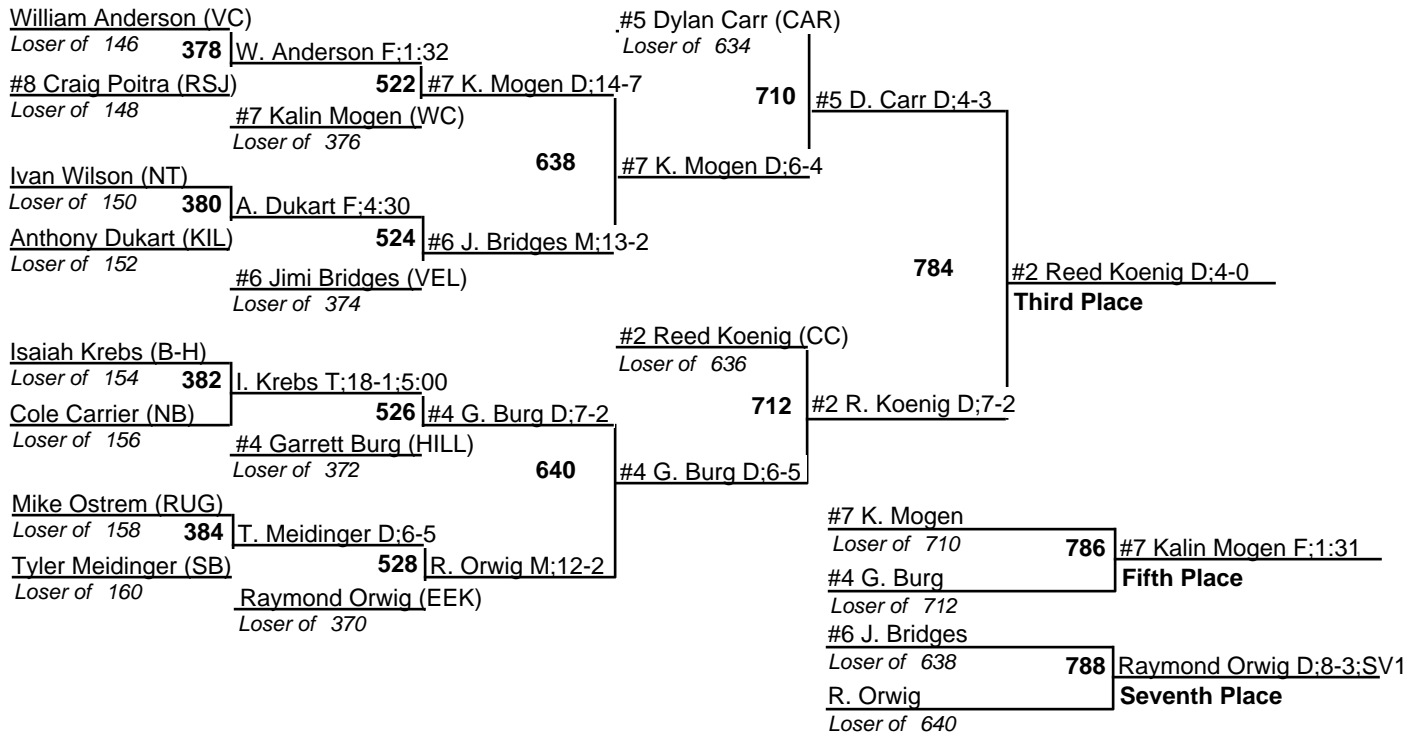

2010 NDHSAA Class B Wrestling Tournament

18-20 February 2010

103

2010 NDHSAA Class B Wrestling Tournament

18-20 February 2010

112

2010 NDHSAA Class B Wrestling Tournament

18-20 February 2010

18-20 February 2010

135

2010 NDHSAA Class B Wrestling Tournament

18-20 February 2010

140

2010 NDHSAA Class B Wrestling Tournament

18-20 February 2010

145

2010 NDHSAA Class B Wrestling Tournament

18-20 February 2010

152

2010 NDHSAA Class B Wrestling Tournament

18-20 February 2010

160

2010 NDHSAA Class B Wrestling Tournament

18-20 February 2010

171

2010 NDHSAA Class B Wrestling Tournament

18-20 February 2010

189

2010 NDHSAA Class B Wrestling Tournament

18-20 February 2010

285