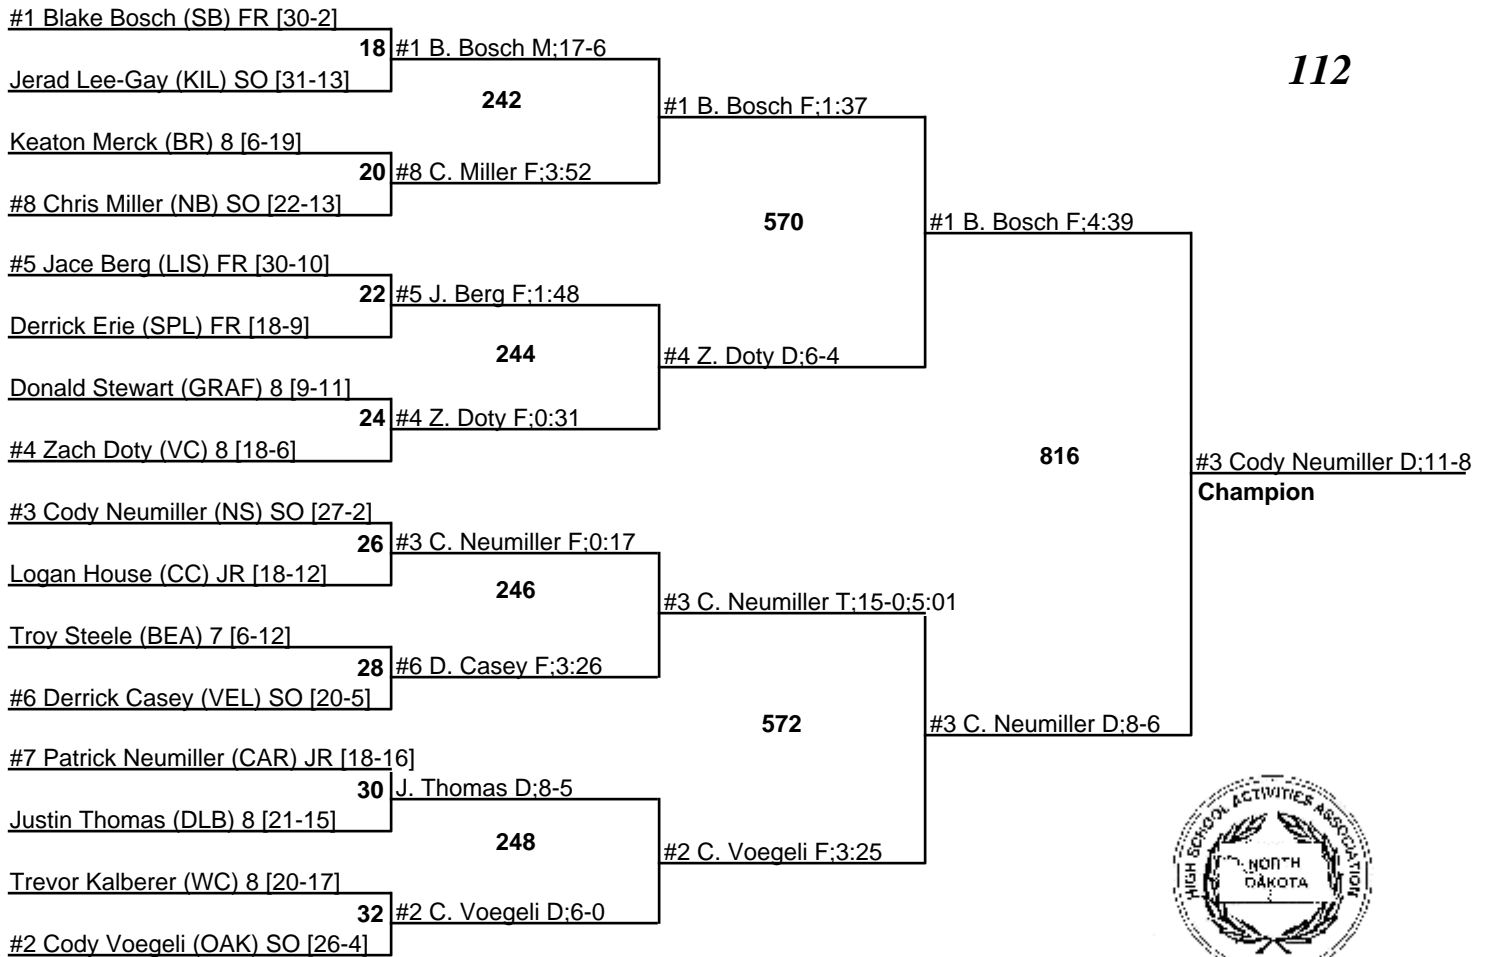

2010 NDHSAA Class B Wrestling Tournament

18-20 February 2010

103

2010 NDHSAA Class B Wrestling Tournament

18-20 February 2010

112

2010 NDHSAA Class B Wrestling Tournament

18-20 February 2010

119

2010 NDHSAA Class B Wrestling Tournament

18-20 February 2010

125

2010 NDHSAA Class B Wrestling Tournament

18-20 February 2010

130

2010 NDHSAA Class B Wrestling Tournament

18-20 February 2010

135

2010 NDHSAA Class B Wrestling Tournament

18-20 February 2010

140

2010 NDHSAA Class B Wrestling Tournament

18-20 February 2010

145