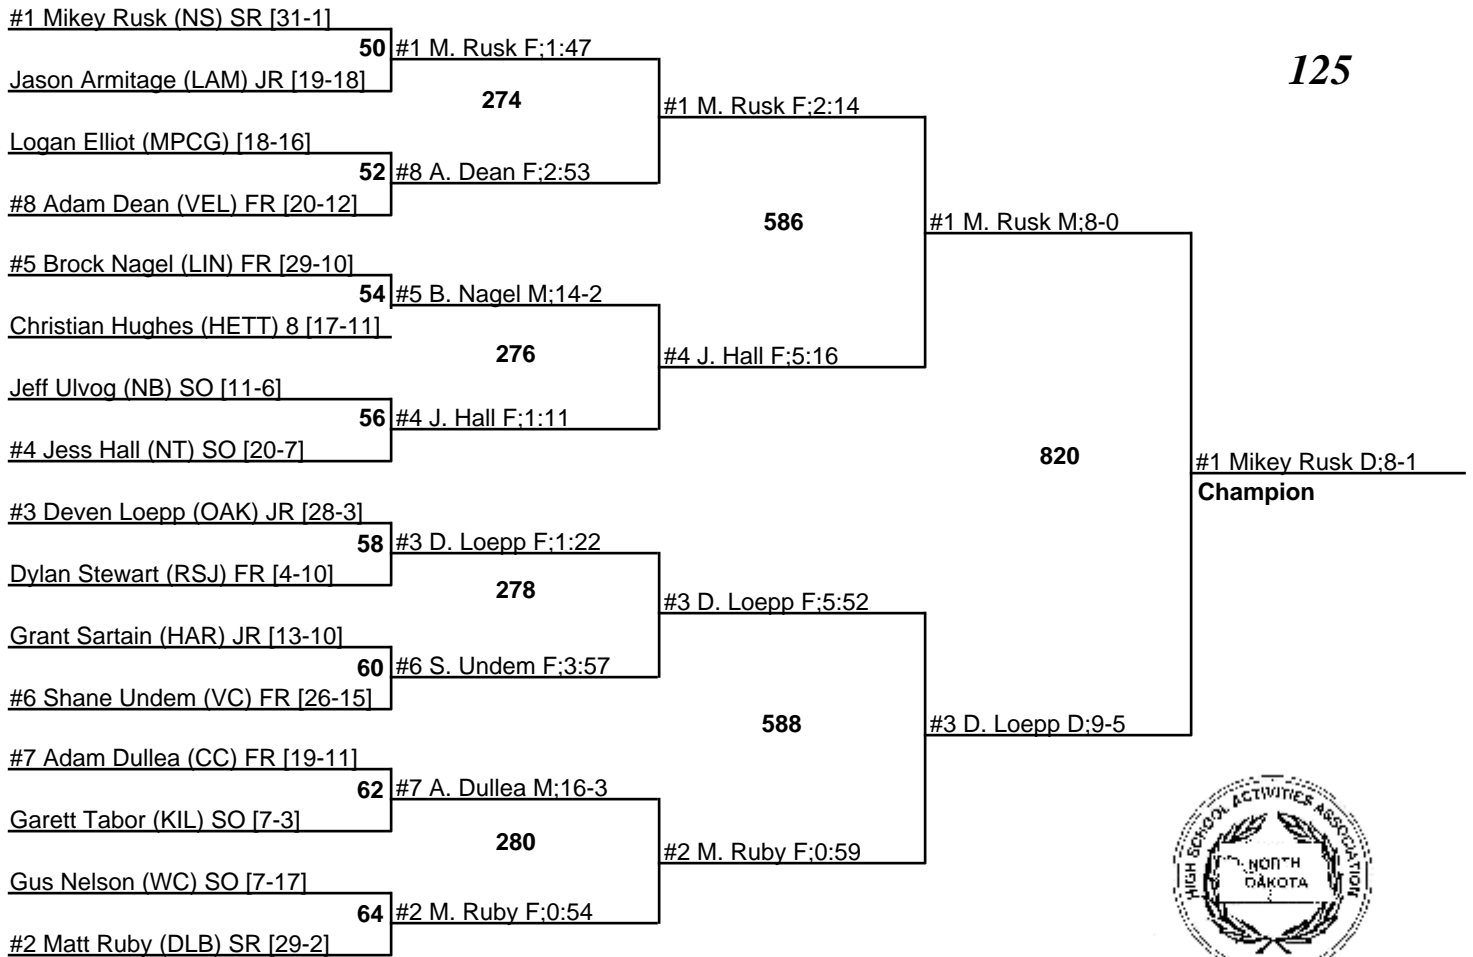

2010 NDHSAA Class B Wrestling Tournament

18-20 February 2010

103

2010 NDHSAA Class B Wrestling Tournament

18-20 February 2010

112

2010 NDHSAA Class B Wrestling Tournament

18-20 February 2010

119

2010 NDHSAA Class B Wrestling Tournament

18-20 February 2010

125

2010 NDHSAA Class B Wrestling Tournament

18-20 February 2010

130

2010 NDHSAA Class B Wrestling Tournament

18-20 February 2010

135

2010 NDHSAA Class B Wrestling Tournament

18-20 February 2010

140

2010 NDHSAA Class B Wrestling Tournament

18-20 February 2010

145