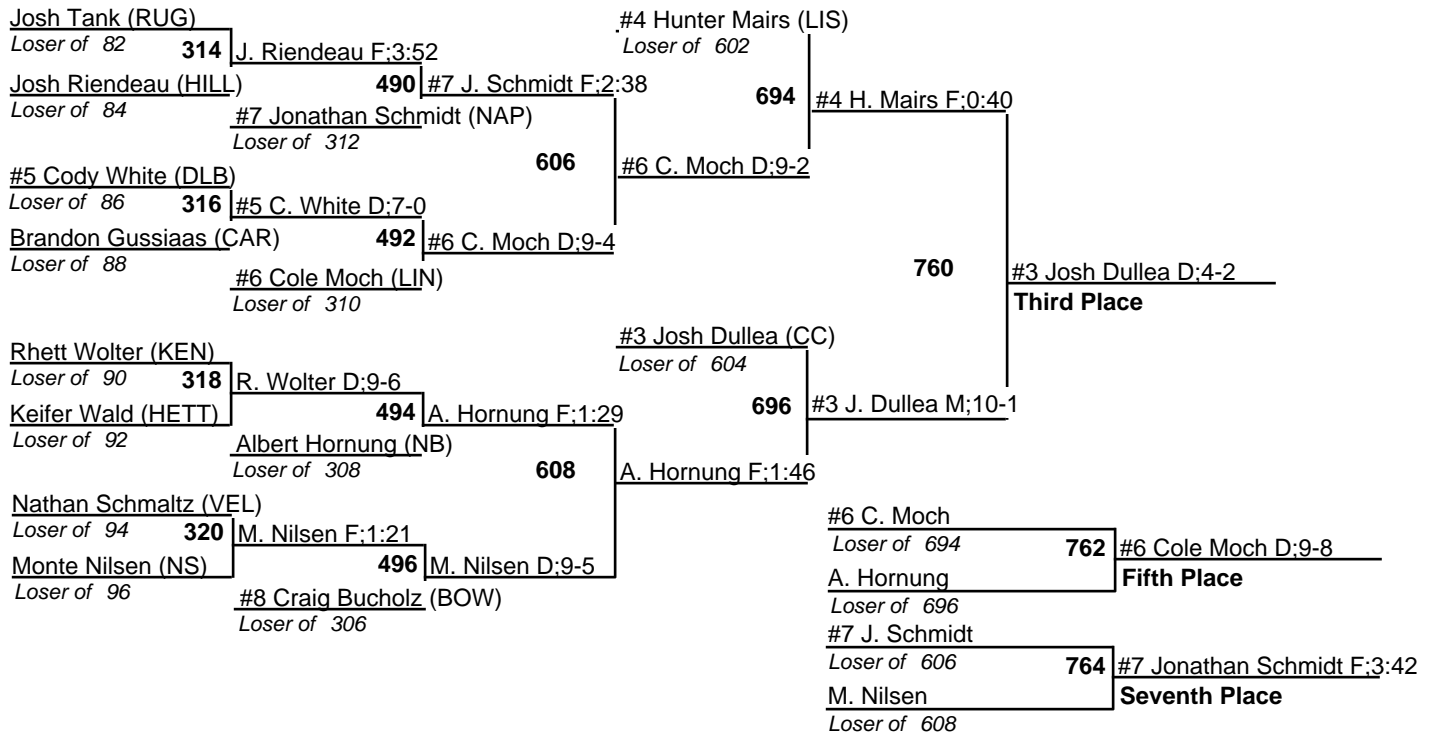

2010 NDHSAA Class B Wrestling Tournament

18-20 February 2010

103

2010 NDHSAA Class B Wrestling Tournament

18-20 February 2010

112

2010 NDHSAA Class B Wrestling Tournament

18-20 February 2010

119

2010 NDHSAA Class B Wrestling Tournament

18-20 February 2010

125

2010 NDHSAA Class B Wrestling Tournament

18-20 February 2010

130

2010 NDHSAA Class B Wrestling Tournament

18-20 February 2010

135

2010 NDHSAA Class B Wrestling Tournament

18-20 February 2010

140

2010 NDHSAA Class B Wrestling Tournament

18-20 February 2010

145

2010 NDHSAA Class B Wrestling Tournament

18-20 February 2010

152

2010 NDHSAA Class B Wrestling Tournament

18-20 February 2010

160

2010 NDHSAA Class B Wrestling Tournament

18-20 February 2010