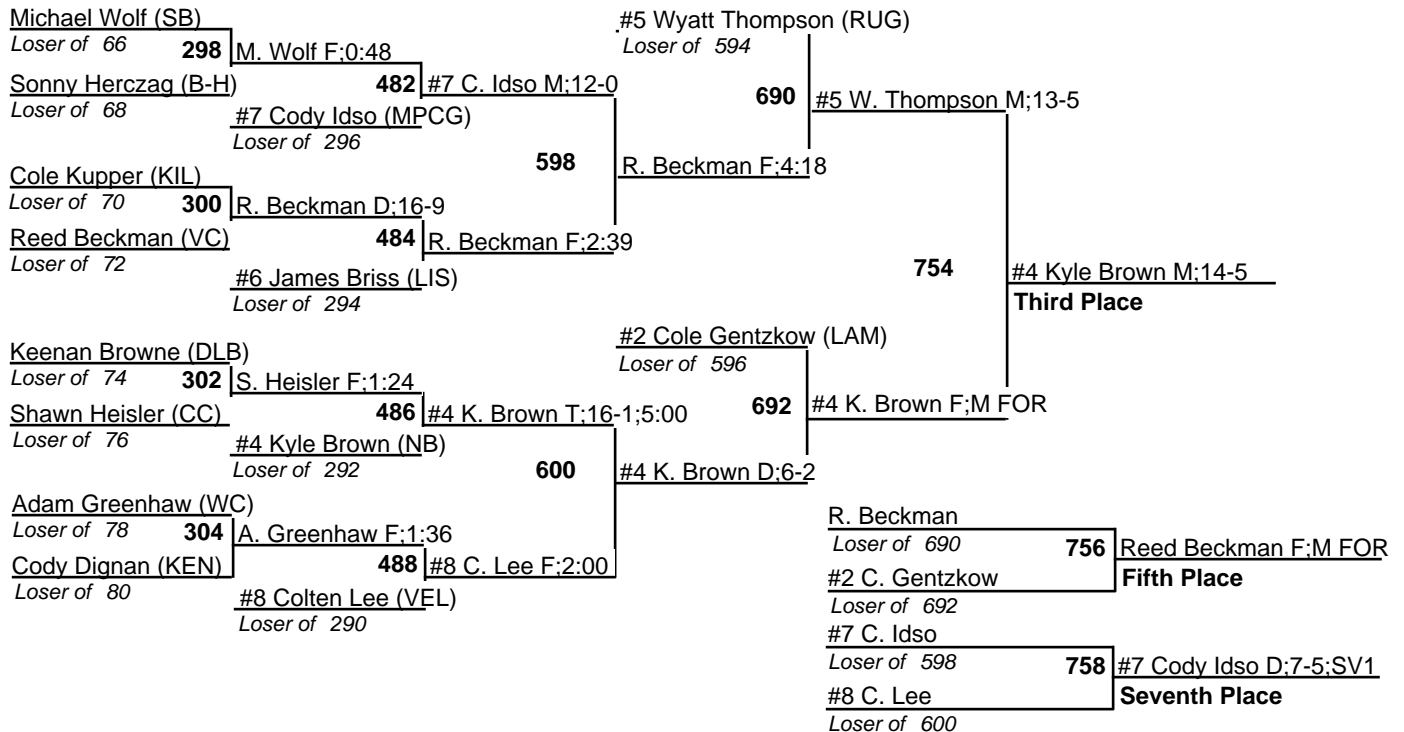

2010 NDHSAA Class B Wrestling Tournament

18-20 February 2010

103

2010 NDHSAA Class B Wrestling Tournament

18-20 February 2010

112

2010 NDHSAA Class B Wrestling Tournament

18-20 February 2010

119

2010 NDHSAA Class B Wrestling Tournament

18-20 February 2010

125

2010 NDHSAA Class B Wrestling Tournament

18-20 February 2010

130

2010 NDHSAA Class B Wrestling Tournament

18-20 February 2010

135

2010 NDHSAA Class B Wrestling Tournament

18-20 February 2010

140

2010 NDHSAA Class B Wrestling Tournament

18-20 February 2010

145

2010 NDHSAA Class B Wrestling Tournament

18-20 February 2010

152

2010 NDHSAA Class B Wrestling Tournament

18-20 February 2010

160

2010 NDHSAA Class B Wrestling Tournament

18-20 February 2010