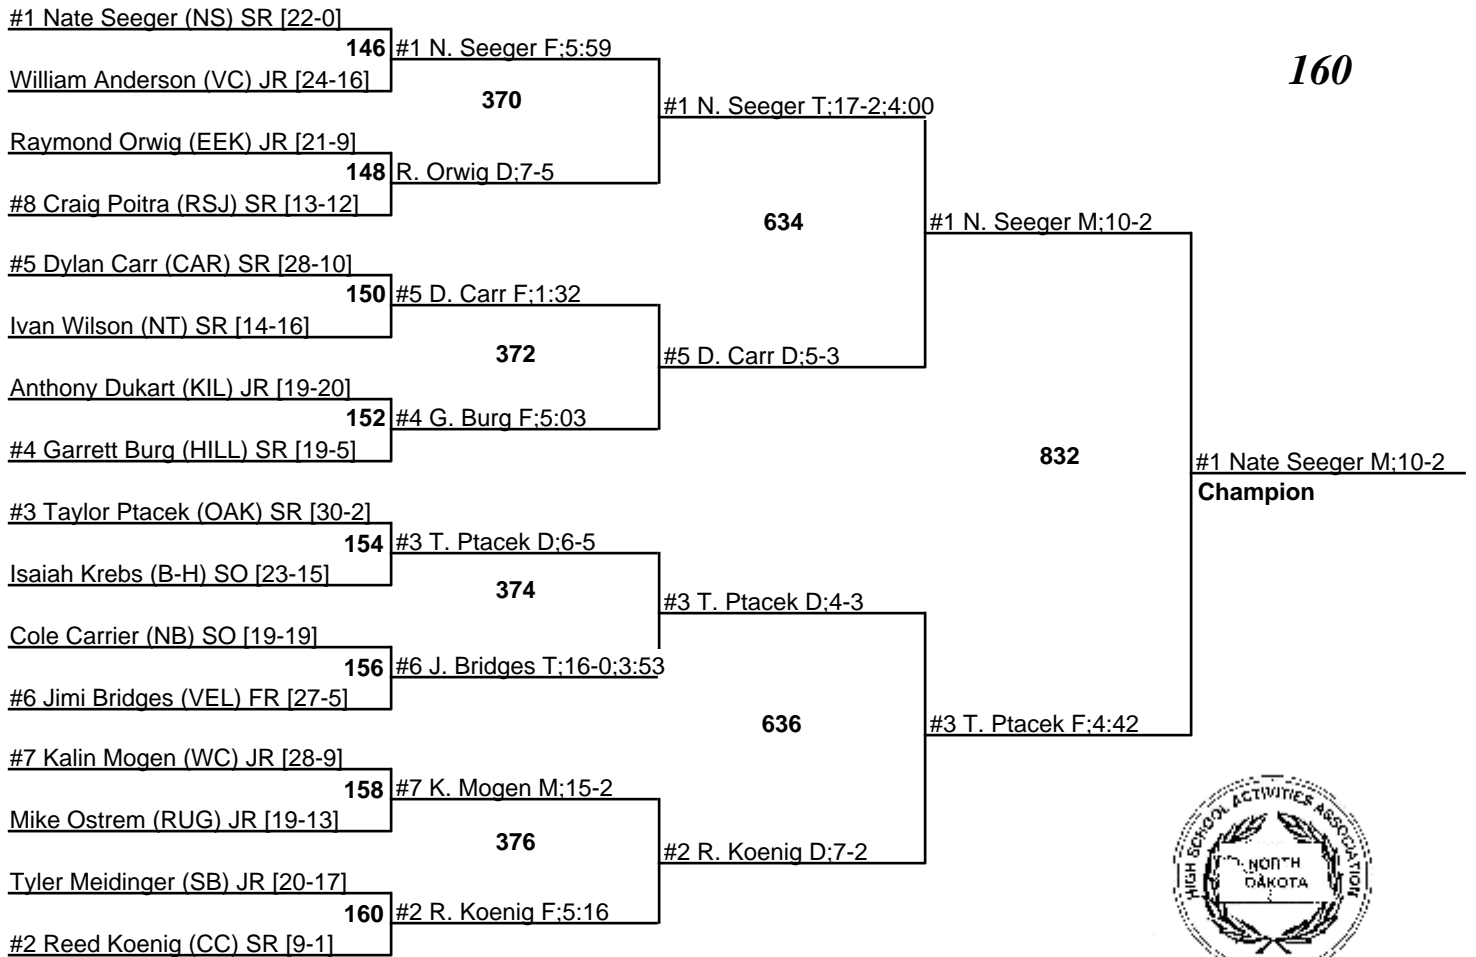

18-20 February 2010

135

2010 NDHSAA Class B Wrestling Tournament

18-20 February 2010

140

2010 NDHSAA Class B Wrestling Tournament

18-20 February 2010

145

2010 NDHSAA Class B Wrestling Tournament

18-20 February 2010

152

2010 NDHSAA Class B Wrestling Tournament

18-20 February 2010

160

2010 NDHSAA Class B Wrestling Tournament

18-20 February 2010