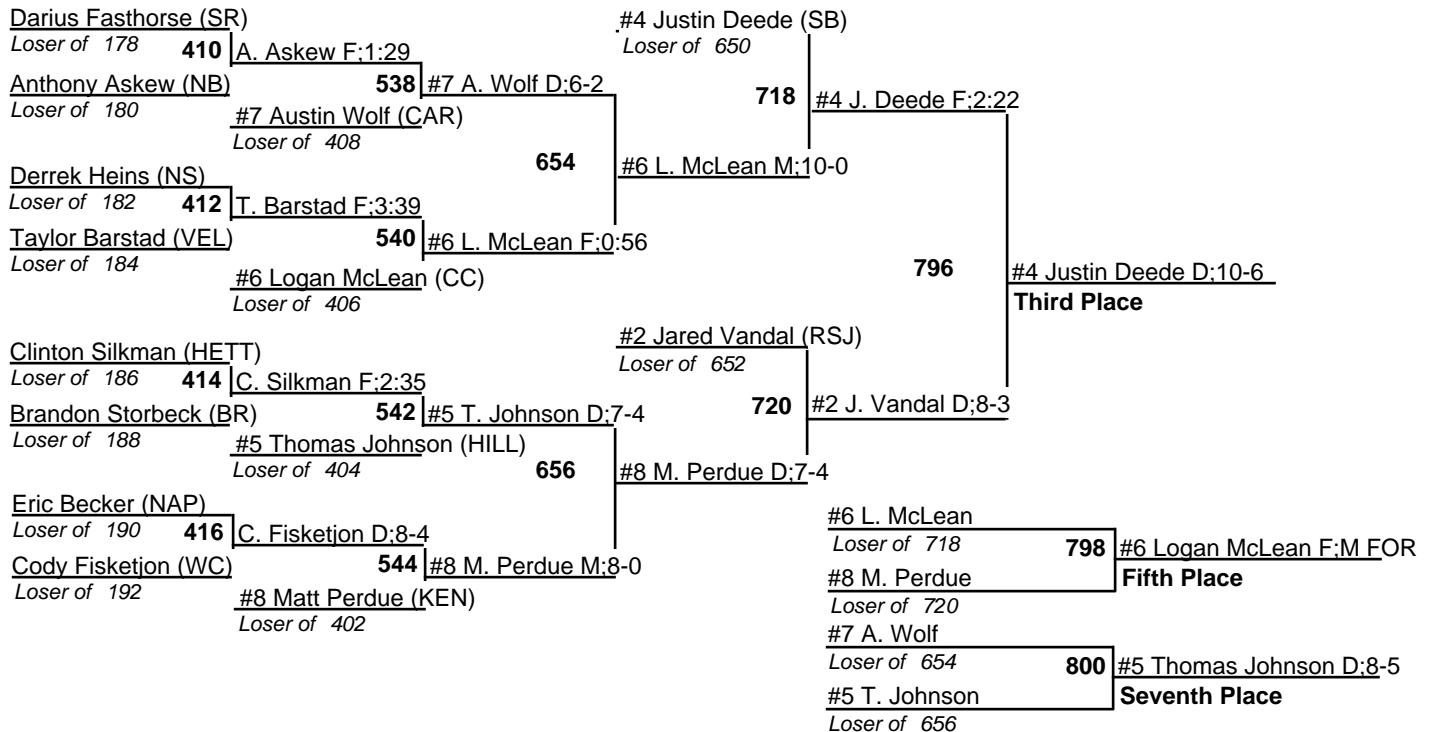

2010 NDHSAA Class B Wrestling Tournament

18-20 February 2010

189