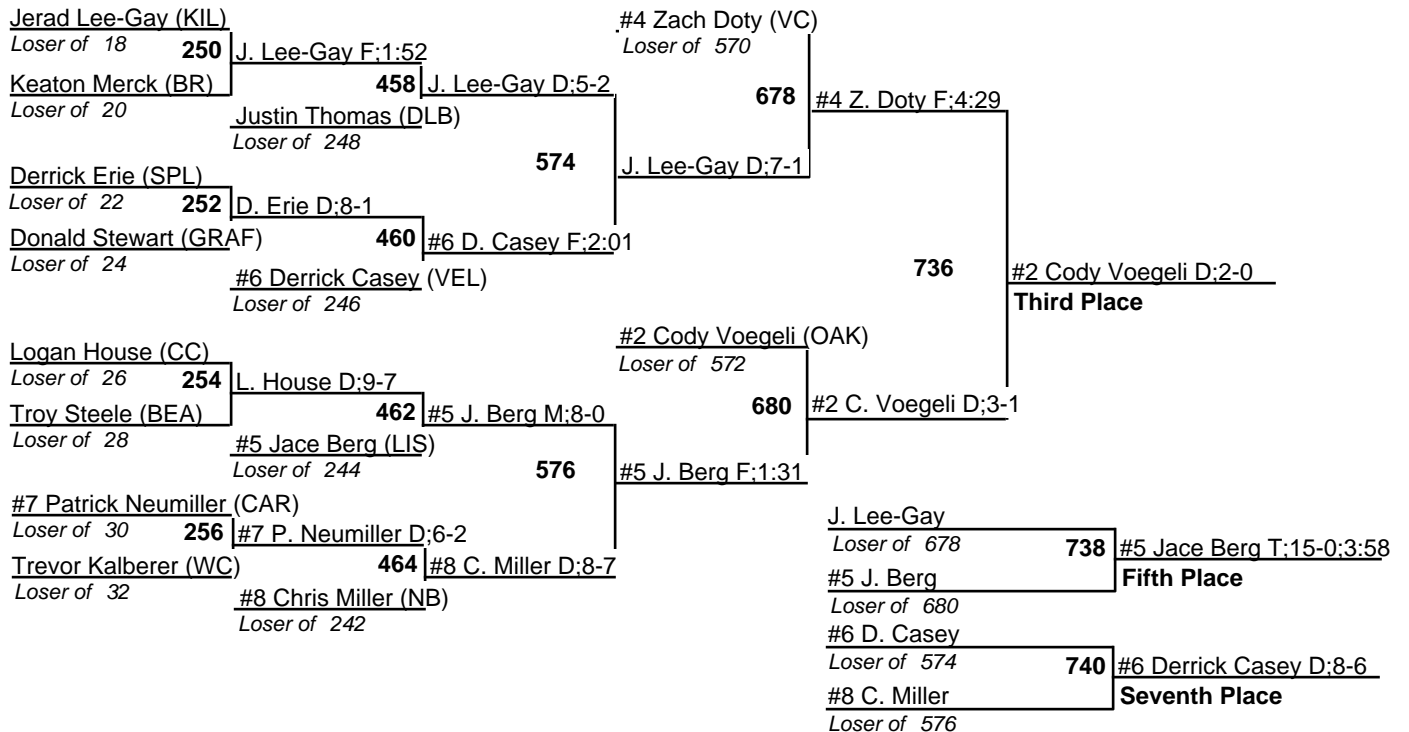

2010 NDHSAA Class B Wrestling Tournament

18-20 February 2010

103

2010 NDHSAA Class B Wrestling Tournament

18-20 February 2010

112

2010 NDHSAA Class B Wrestling Tournament

18-20 February 2010

119

2010 NDHSAA Class B Wrestling Tournament

18-20 February 2010

125

2010 NDHSAA Class B Wrestling Tournament

18-20 February 2010

130

2010 NDHSAA Class B Wrestling Tournament

18-20 February 2010

135

2010 NDHSAA Class B Wrestling Tournament

18-20 February 2010

140

2010 NDHSAA Class B Wrestling Tournament

18-20 February 2010

145

2010 NDHSAA Class B Wrestling Tournament

18-20 February 2010

152

2010 NDHSAA Class B Wrestling Tournament

18-20 February 2010

160

2010 NDHSAA Class B Wrestling Tournament

18-20 February 2010