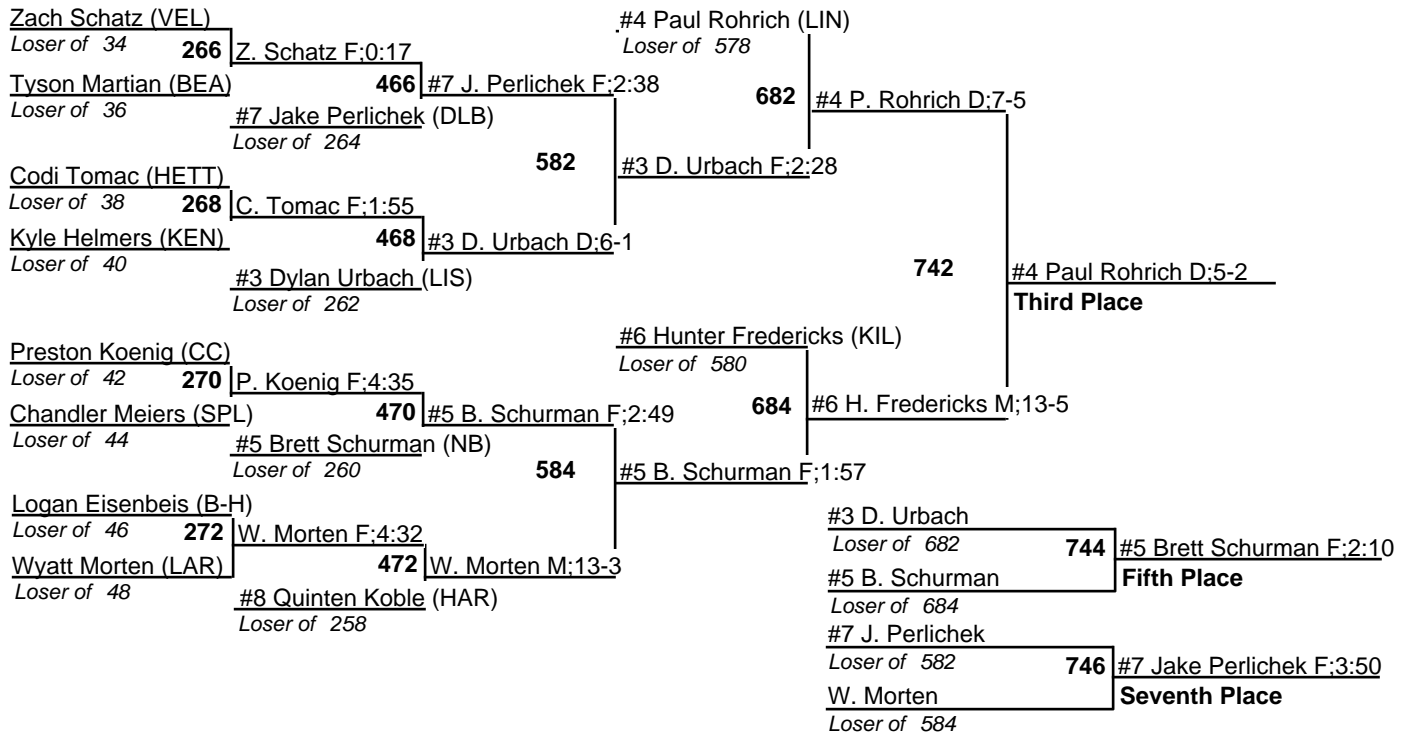

2010 NDHSAA Class B Wrestling Tournament

18-20 February 2010

103

2010 NDHSAA Class B Wrestling Tournament

18-20 February 2010

112

2010 NDHSAA Class B Wrestling Tournament

18-20 February 2010

119

2010 NDHSAA Class B Wrestling Tournament

18-20 February 2010

125

2010 NDHSAA Class B Wrestling Tournament

18-20 February 2010

130

2010 NDHSAA Class B Wrestling Tournament

18-20 February 2010

135

2010 NDHSAA Class B Wrestling Tournament

18-20 February 2010

140

2010 NDHSAA Class B Wrestling Tournament

18-20 February 2010

145

2010 NDHSAA Class B Wrestling Tournament

18-20 February 2010

152

2010 NDHSAA Class B Wrestling Tournament

18-20 February 2010

160

2010 NDHSAA Class B Wrestling Tournament

18-20 February 2010