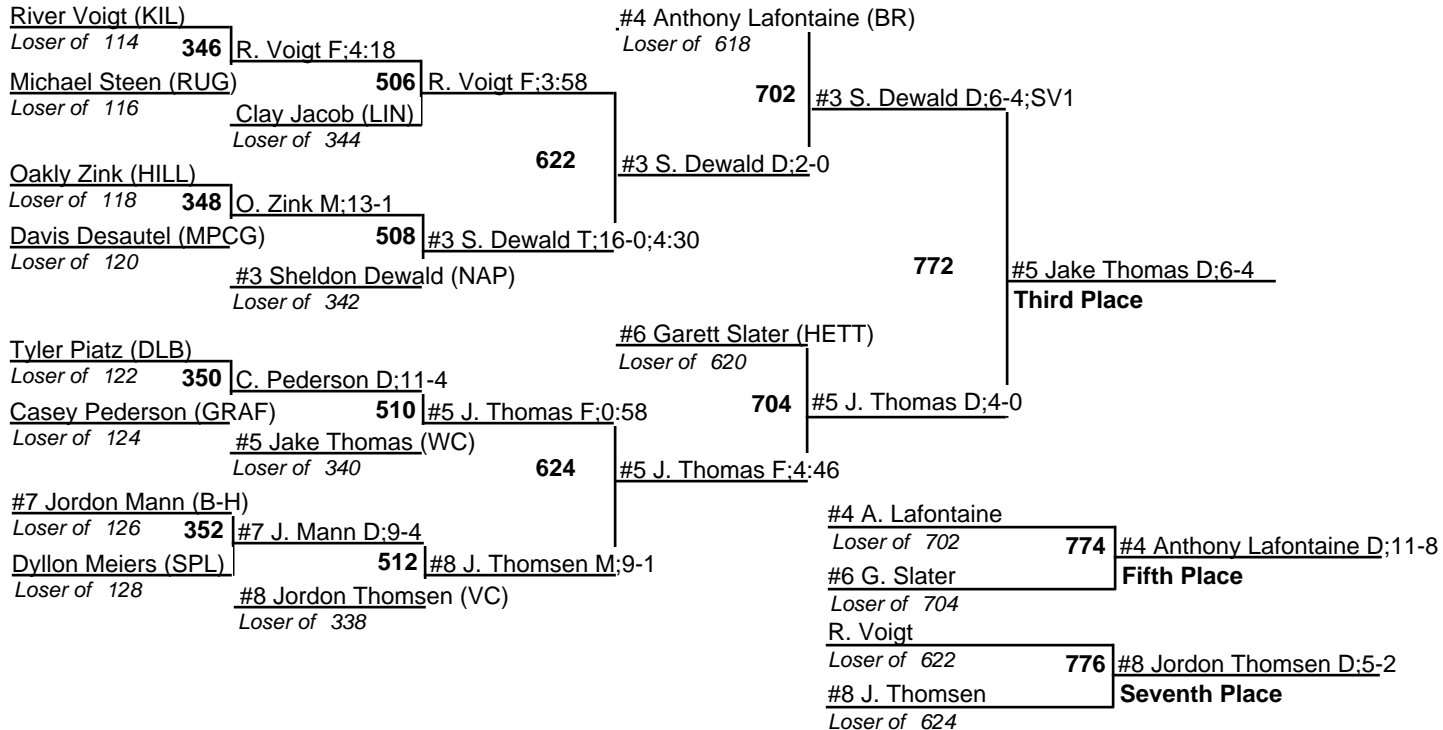

2010 NDHSAA Class B Wrestling Tournament

18-20 February 2010

103

2010 NDHSAA Class B Wrestling Tournament

18-20 February 2010

112

2010 NDHSAA Class B Wrestling Tournament

18-20 February 2010

119

2010 NDHSAA Class B Wrestling Tournament

18-20 February 2010

125

2010 NDHSAA Class B Wrestling Tournament

18-20 February 2010

130

2010 NDHSAA Class B Wrestling Tournament

18-20 February 2010

135

2010 NDHSAA Class B Wrestling Tournament

18-20 February 2010

140

2010 NDHSAA Class B Wrestling Tournament

18-20 February 2010

145

2010 NDHSAA Class B Wrestling Tournament

18-20 February 2010

152

2010 NDHSAA Class B Wrestling Tournament

18-20 February 2010

160

2010 NDHSAA Class B Wrestling Tournament

18-20 February 2010