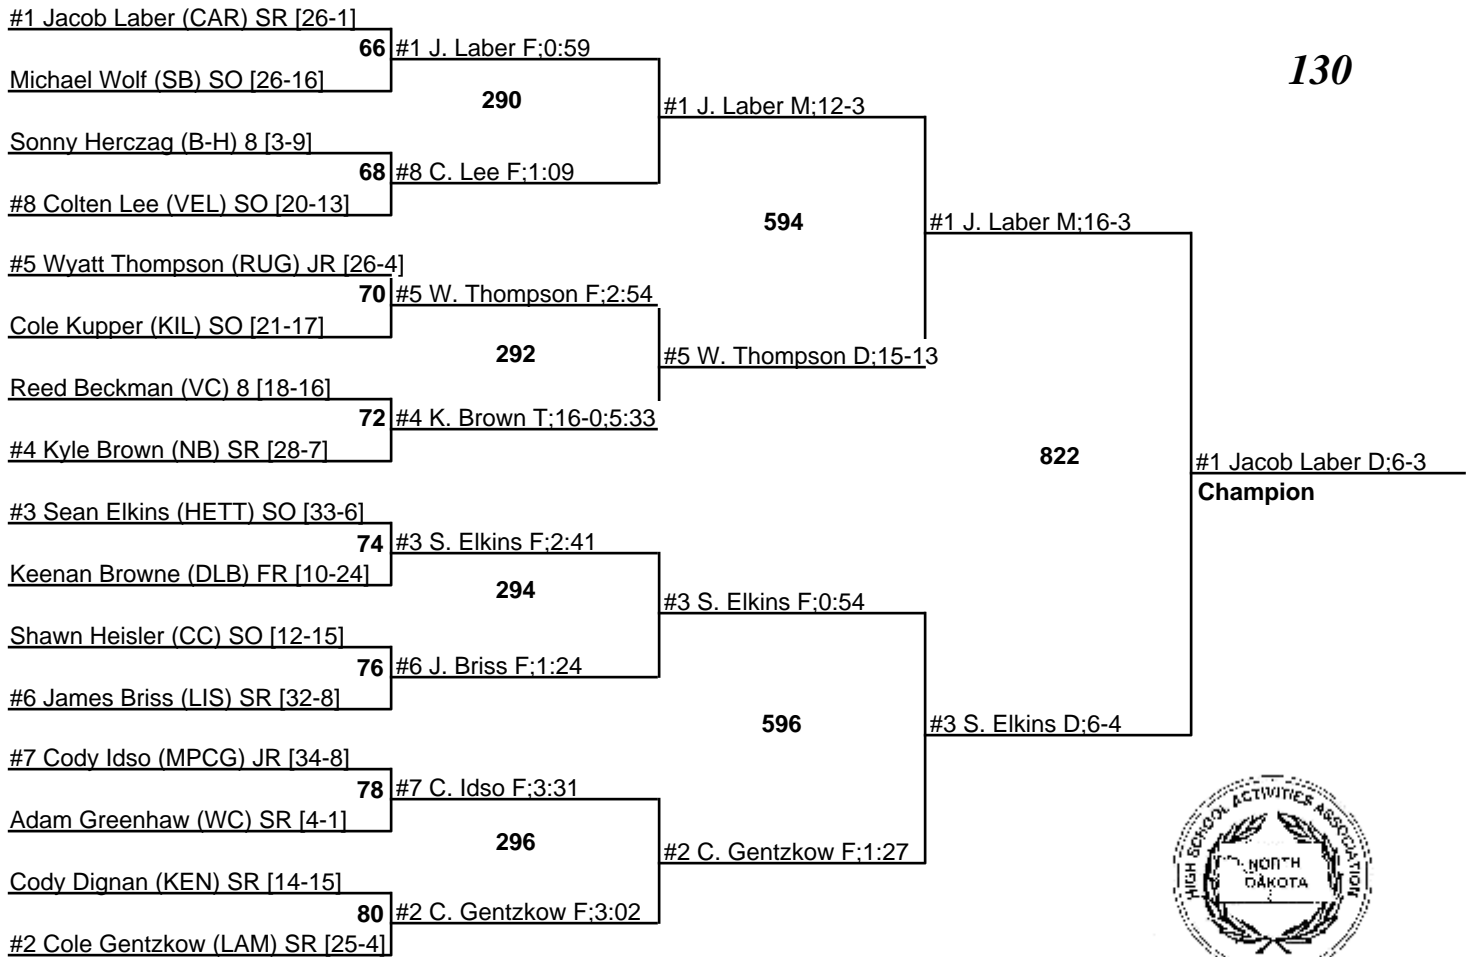

2010 NDHSAA Class B Wrestling Tournament

18-20 February 2010

103

2010 NDHSAA Class B Wrestling Tournament

18-20 February 2010

112

2010 NDHSAA Class B Wrestling Tournament

18-20 February 2010

119

2010 NDHSAA Class B Wrestling Tournament

18-20 February 2010

125

2010 NDHSAA Class B Wrestling Tournament

18-20 February 2010

130

2010 NDHSAA Class B Wrestling Tournament

18-20 February 2010

135

2010 NDHSAA Class B Wrestling Tournament

18-20 February 2010

140

2010 NDHSAA Class B Wrestling Tournament

18-20 February 2010

145