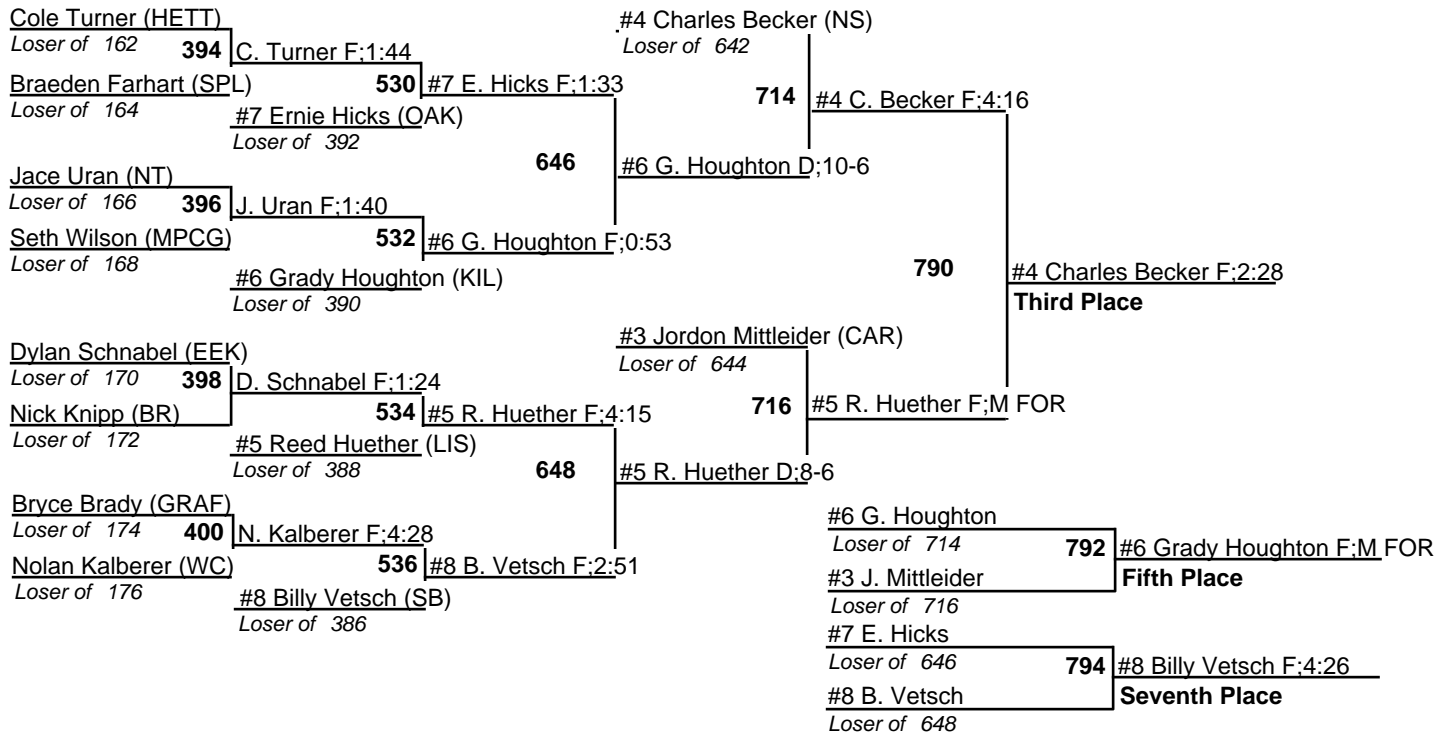

2010 NDHSAA Class B Wrestling Tournament

18-20 February 2010

171