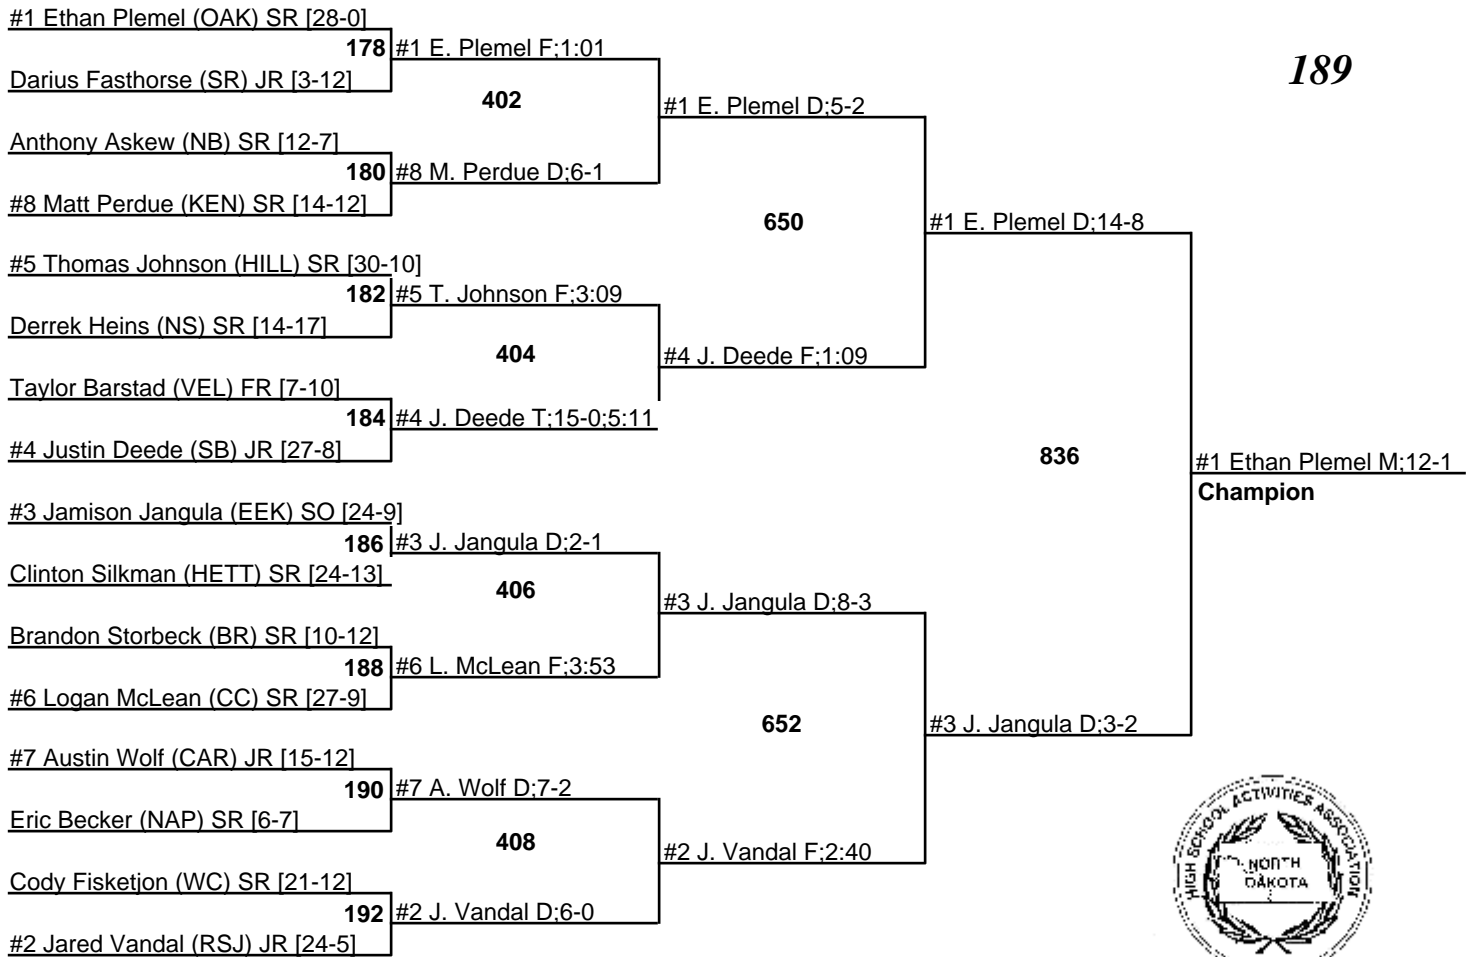

2010 NDHSAA Class B Wrestling Tournament

18-20 February 2010

103

2010 NDHSAA Class B Wrestling Tournament

18-20 February 2010

112

2010 NDHSAA Class B Wrestling Tournament

18-20 February 2010

18-20 February 2010

135

2010 NDHSAA Class B Wrestling Tournament

18-20 February 2010

140

2010 NDHSAA Class B Wrestling Tournament

18-20 February 2010

145

2010 NDHSAA Class B Wrestling Tournament

18-20 February 2010

152

2010 NDHSAA Class B Wrestling Tournament

18-20 February 2010

160

2010 NDHSAA Class B Wrestling Tournament

18-20 February 2010

171

2010 NDHSAA Class B Wrestling Tournament

18-20 February 2010

189

2010 NDHSAA Class B Wrestling Tournament

18-20 February 2010

285