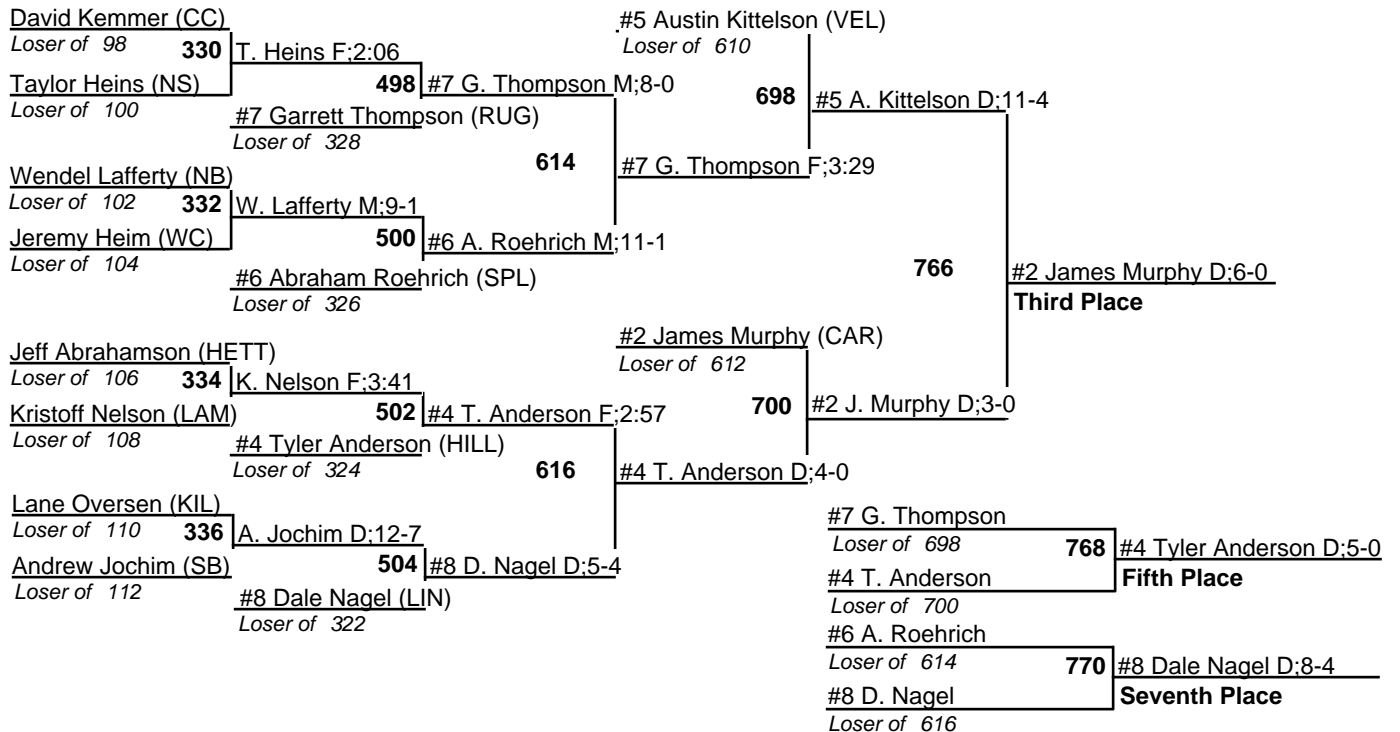

2010 NDHSAA Class B Wrestling Tournament

18-20 February 2010

103

2010 NDHSAA Class B Wrestling Tournament

18-20 February 2010

112

2010 NDHSAA Class B Wrestling Tournament

18-20 February 2010

119

2010 NDHSAA Class B Wrestling Tournament

18-20 February 2010

125

2010 NDHSAA Class B Wrestling Tournament

18-20 February 2010

130

2010 NDHSAA Class B Wrestling Tournament

18-20 February 2010

135

2010 NDHSAA Class B Wrestling Tournament

18-20 February 2010

140

2010 NDHSAA Class B Wrestling Tournament

18-20 February 2010

145

2010 NDHSAA Class B Wrestling Tournament

18-20 February 2010

152

2010 NDHSAA Class B Wrestling Tournament

18-20 February 2010

160

2010 NDHSAA Class B Wrestling Tournament

18-20 February 2010