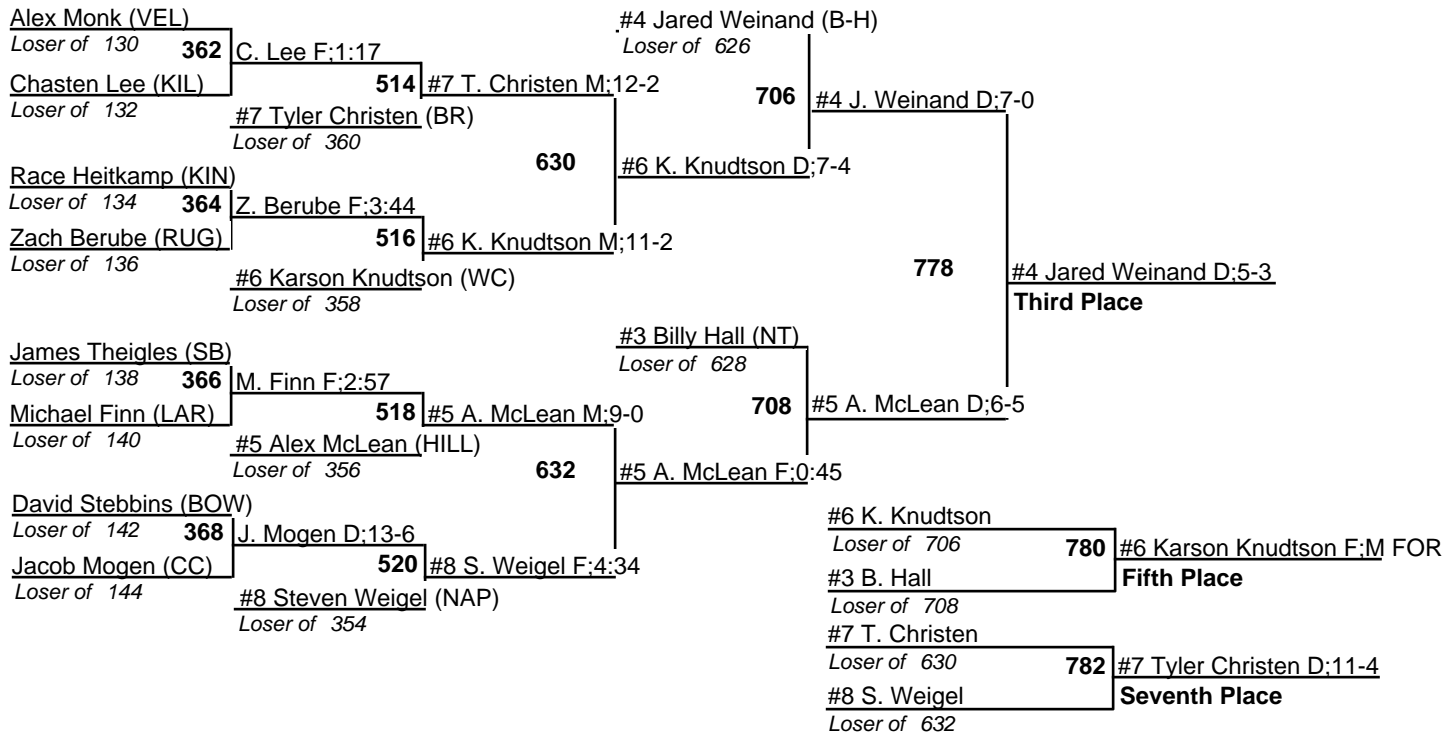

2010 NDHSAA Class B Wrestling Tournament

18-20 February 2010

103

2010 NDHSAA Class B Wrestling Tournament

18-20 February 2010

112

2010 NDHSAA Class B Wrestling Tournament

18-20 February 2010

119

2010 NDHSAA Class B Wrestling Tournament

18-20 February 2010

125

2010 NDHSAA Class B Wrestling Tournament

18-20 February 2010

130

2010 NDHSAA Class B Wrestling Tournament

18-20 February 2010

135

2010 NDHSAA Class B Wrestling Tournament

18-20 February 2010

140

2010 NDHSAA Class B Wrestling Tournament

18-20 February 2010

145

2010 NDHSAA Class B Wrestling Tournament

18-20 February 2010

152

2010 NDHSAA Class B Wrestling Tournament

18-20 February 2010

160

2010 NDHSAA Class B Wrestling Tournament

18-20 February 2010