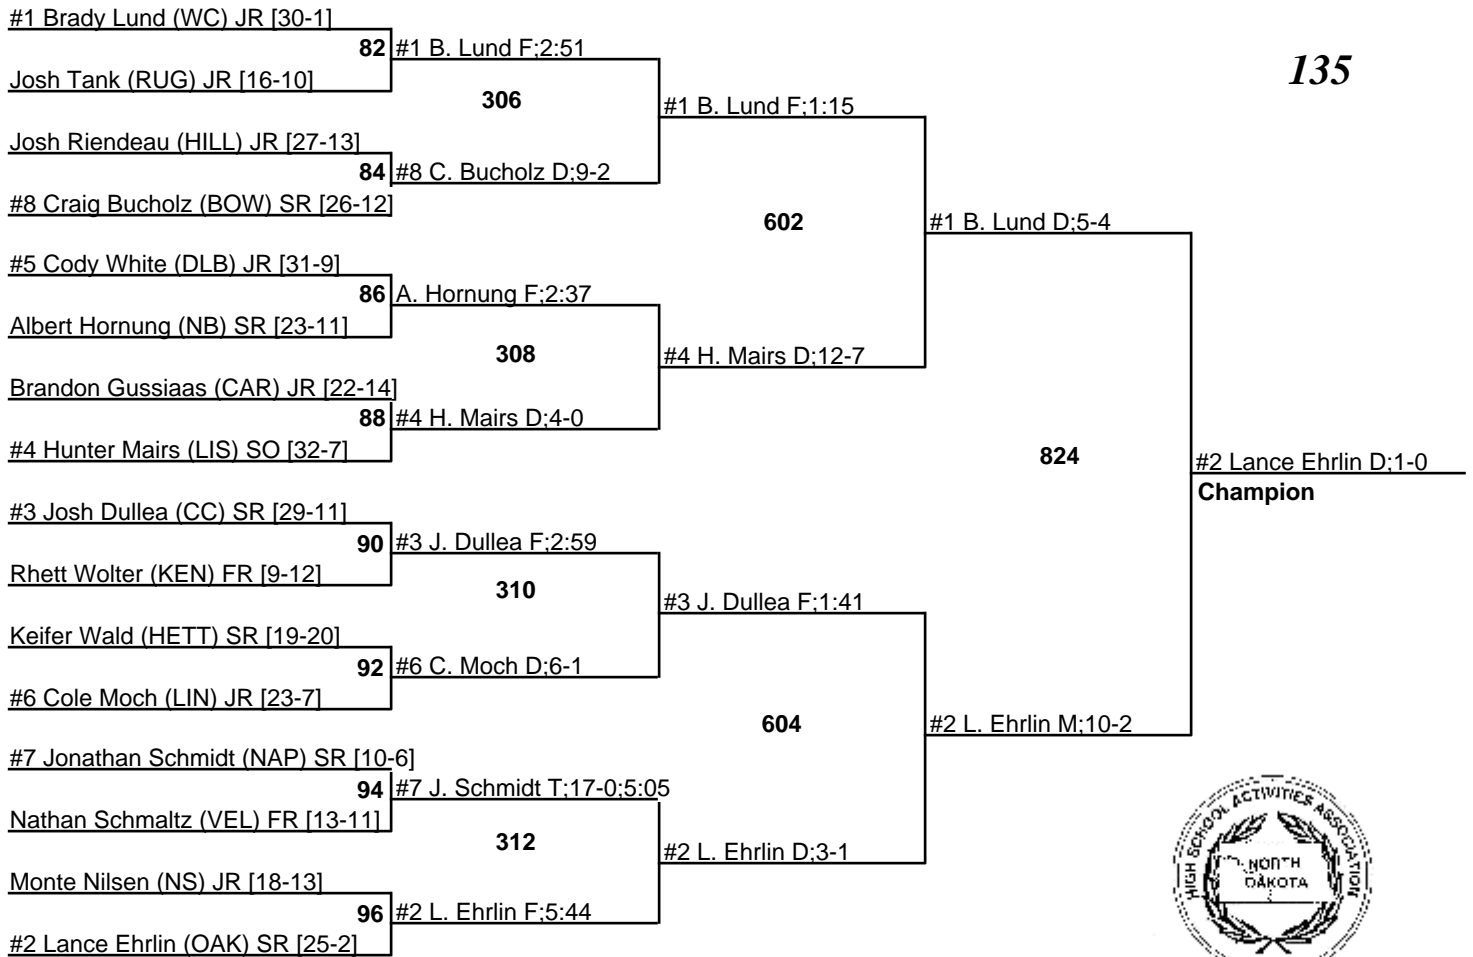

2010 NDHSAA Class B Wrestling Tournament

18-20 February 2010

103

2010 NDHSAA Class B Wrestling Tournament

18-20 February 2010

112

2010 NDHSAA Class B Wrestling Tournament

18-20 February 2010

119

2010 NDHSAA Class B Wrestling Tournament

18-20 February 2010

125

2010 NDHSAA Class B Wrestling Tournament

18-20 February 2010

130

2010 NDHSAA Class B Wrestling Tournament

18-20 February 2010

135

2010 NDHSAA Class B Wrestling Tournament

18-20 February 2010

140

2010 NDHSAA Class B Wrestling Tournament

18-20 February 2010

145