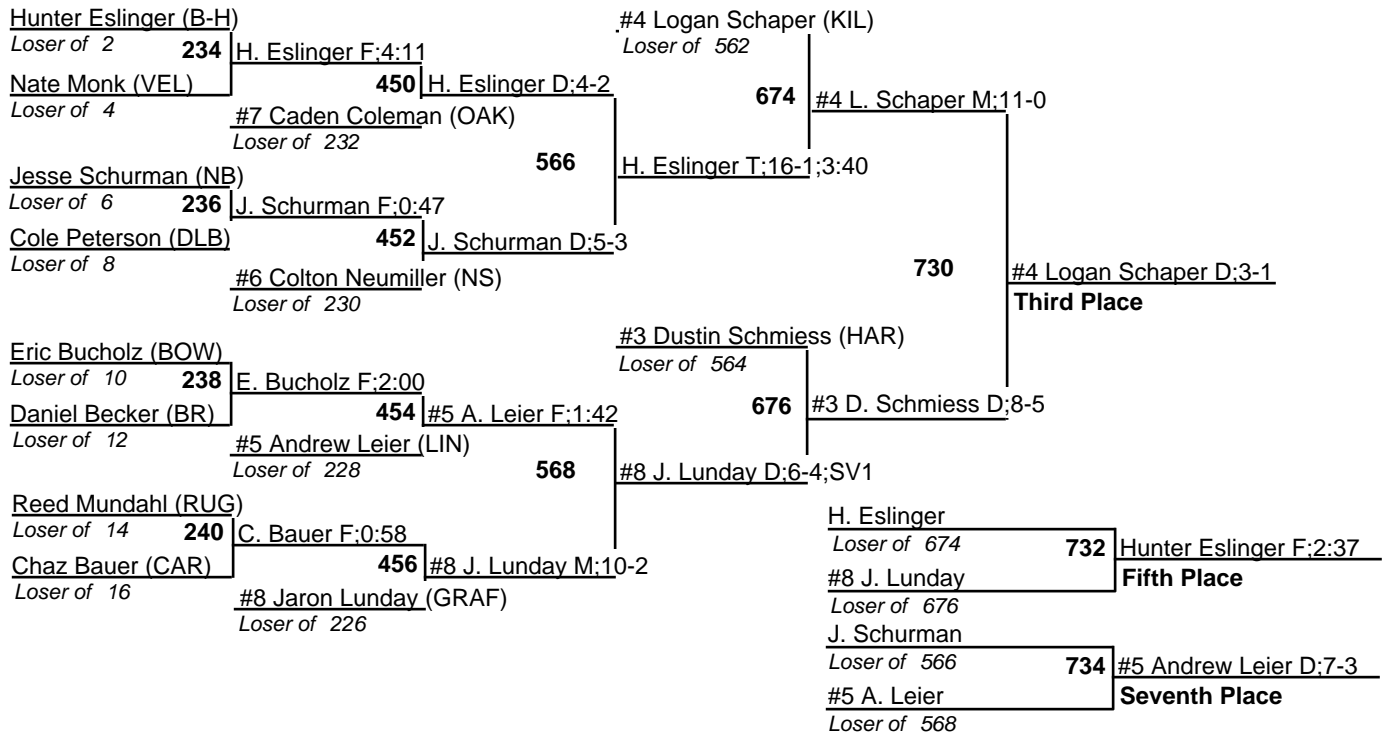

2010 NDHSAA Class B Wrestling Tournament

18-20 February 2010

103

2010 NDHSAA Class B Wrestling Tournament

18-20 February 2010

112

2010 NDHSAA Class B Wrestling Tournament

18-20 February 2010

119

2010 NDHSAA Class B Wrestling Tournament

18-20 February 2010

125

2010 NDHSAA Class B Wrestling Tournament

18-20 February 2010

130

2010 NDHSAA Class B Wrestling Tournament

18-20 February 2010

135

2010 NDHSAA Class B Wrestling Tournament

18-20 February 2010

140

2010 NDHSAA Class B Wrestling Tournament

18-20 February 2010

145