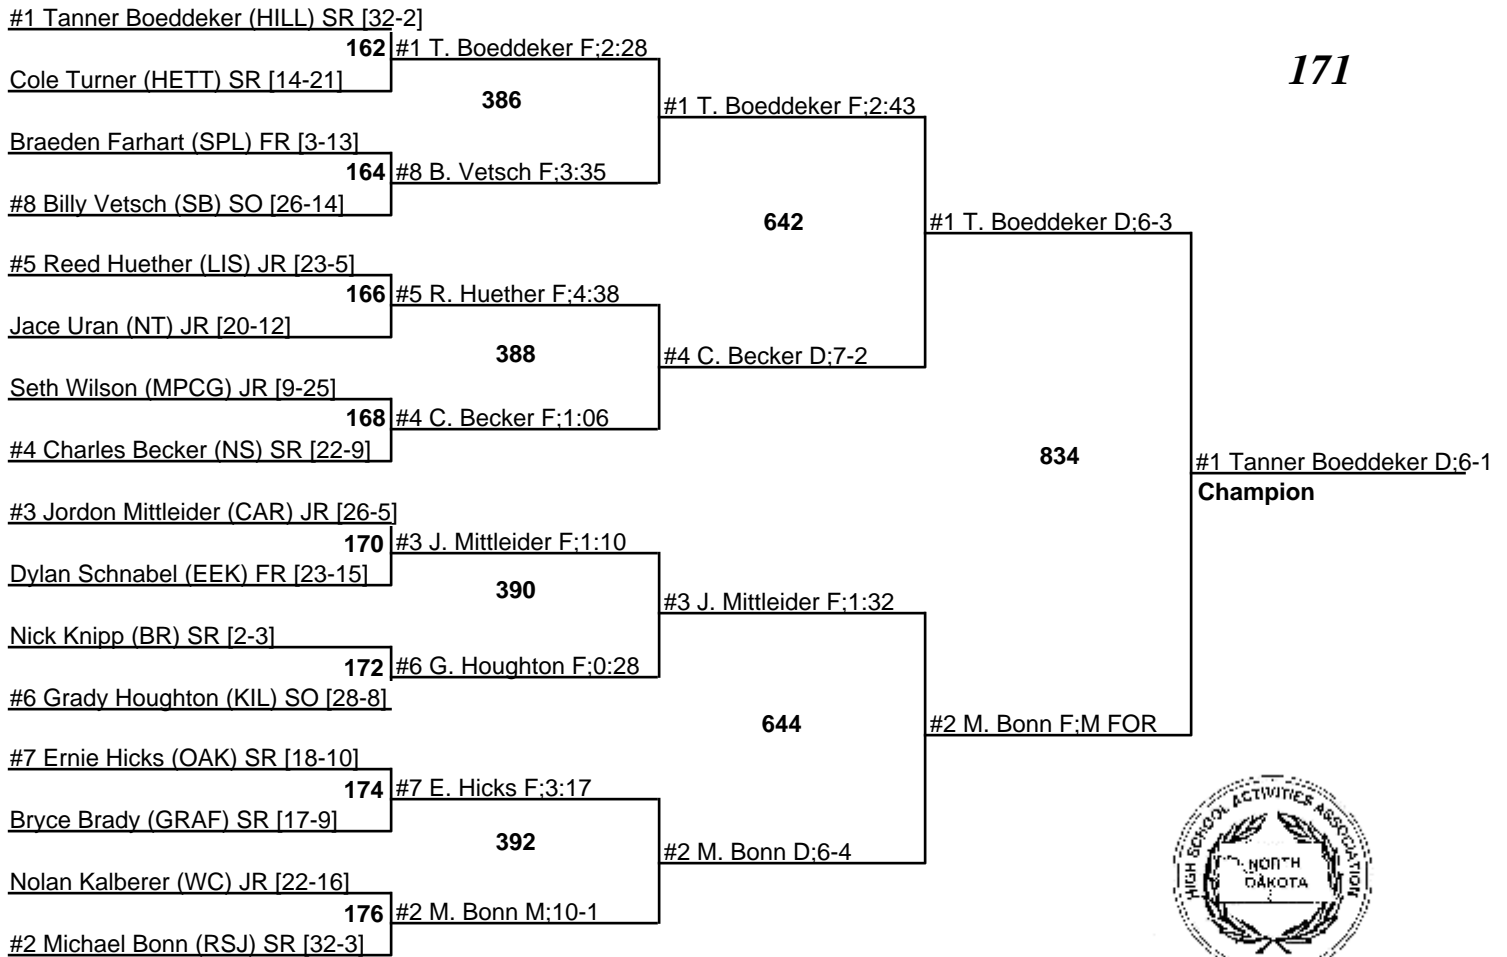

2010 NDHSAA Class B Wrestling Tournament

18-20 February 2010

171