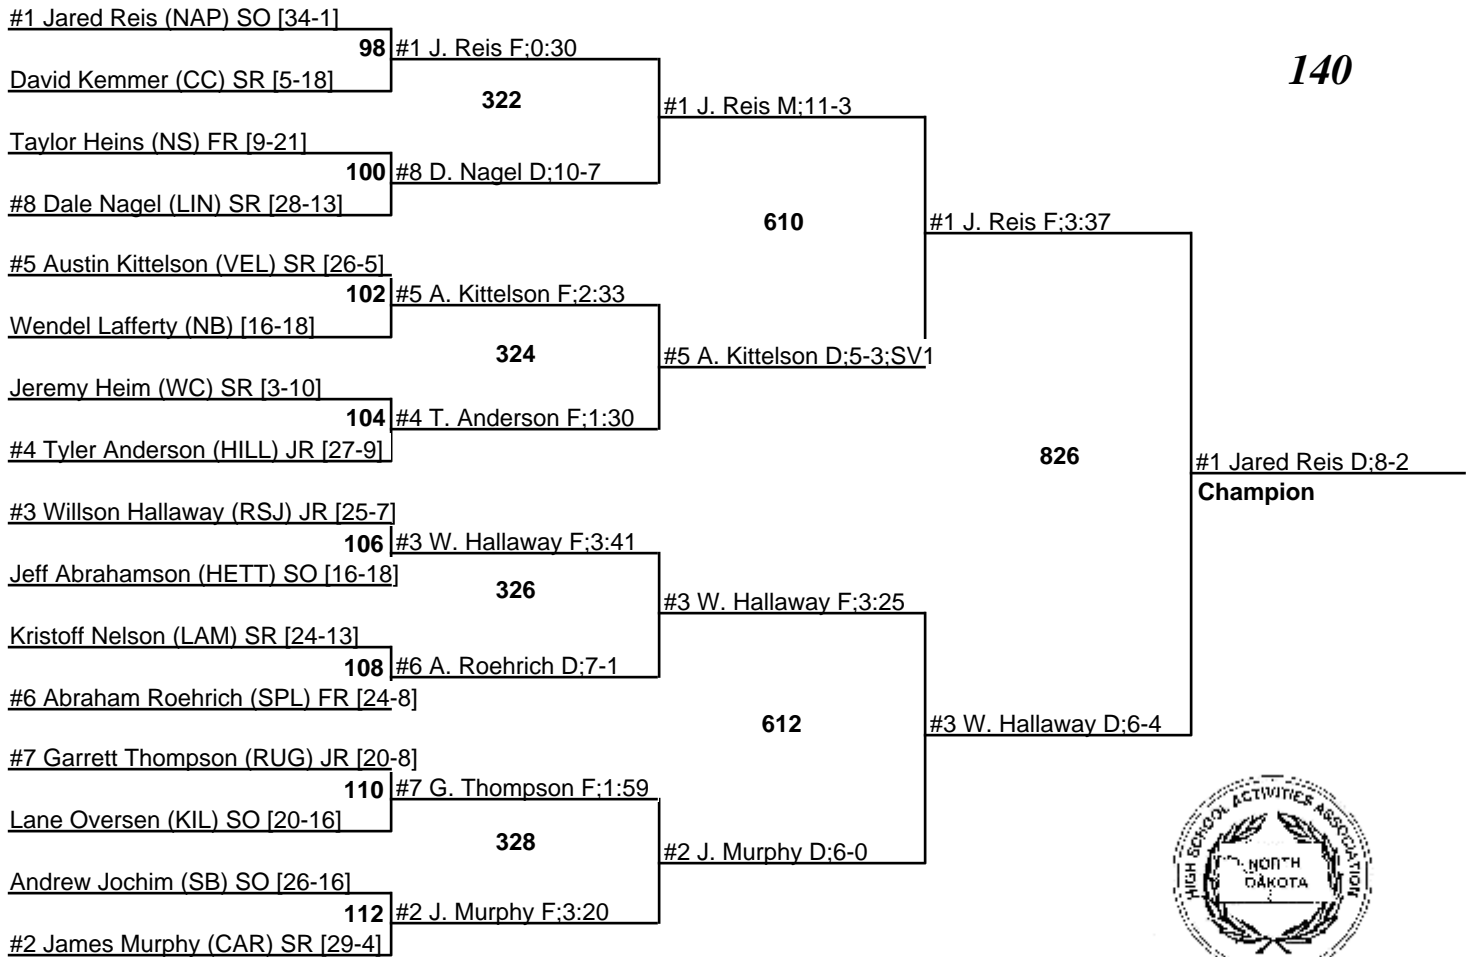

2010 NDHSAA Class B Wrestling Tournament

18-20 February 2010

103

2010 NDHSAA Class B Wrestling Tournament

18-20 February 2010

112

2010 NDHSAA Class B Wrestling Tournament

18-20 February 2010

119

2010 NDHSAA Class B Wrestling Tournament

18-20 February 2010

125

2010 NDHSAA Class B Wrestling Tournament

18-20 February 2010

130

2010 NDHSAA Class B Wrestling Tournament

18-20 February 2010

135

2010 NDHSAA Class B Wrestling Tournament

18-20 February 2010

140

2010 NDHSAA Class B Wrestling Tournament

18-20 February 2010

145

2010 NDHSAA Class B Wrestling Tournament

18-20 February 2010

152

2010 NDHSAA Class B Wrestling Tournament

18-20 February 2010

160

2010 NDHSAA Class B Wrestling Tournament

18-20 February 2010