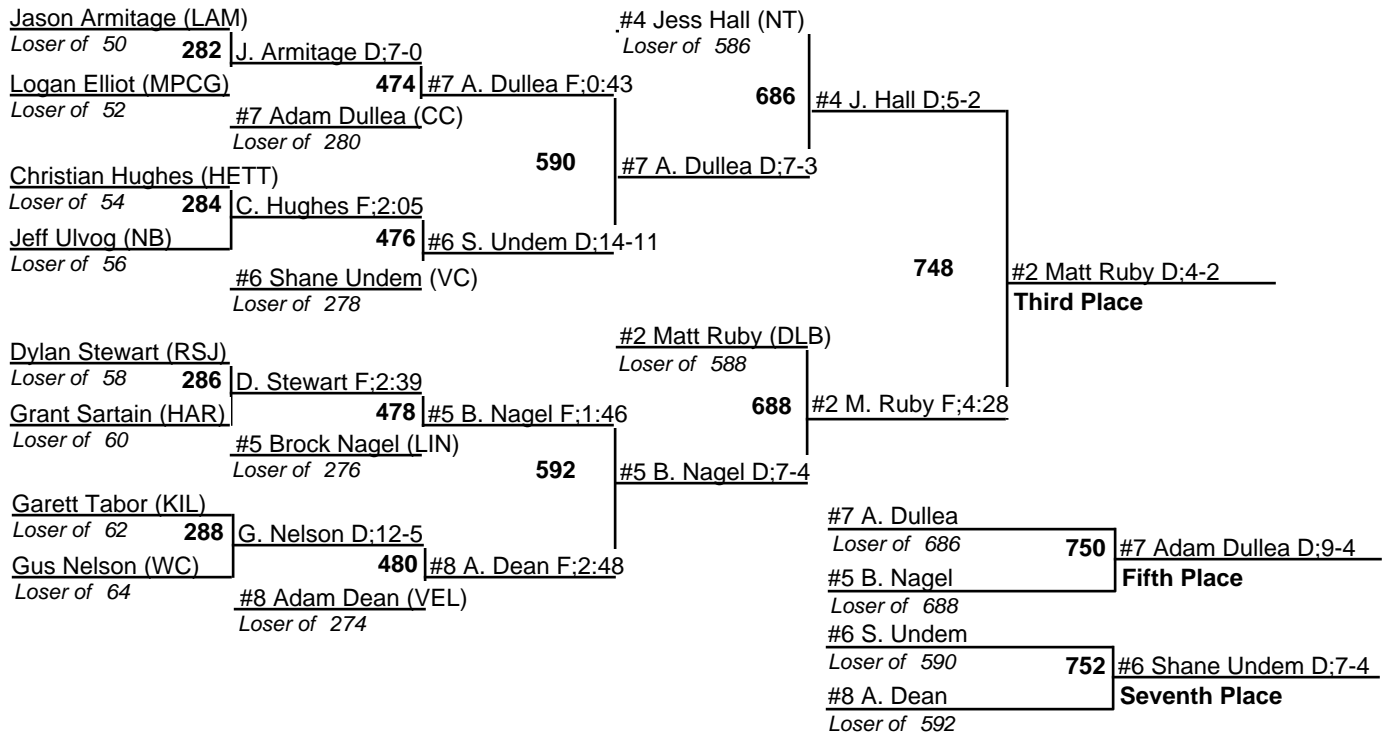

2010 NDHSAA Class B Wrestling Tournament

18-20 February 2010

103

2010 NDHSAA Class B Wrestling Tournament

18-20 February 2010

112

2010 NDHSAA Class B Wrestling Tournament

18-20 February 2010

119

2010 NDHSAA Class B Wrestling Tournament

18-20 February 2010

125

2010 NDHSAA Class B Wrestling Tournament

18-20 February 2010

130

2010 NDHSAA Class B Wrestling Tournament

18-20 February 2010

135

2010 NDHSAA Class B Wrestling Tournament

18-20 February 2010

140

2010 NDHSAA Class B Wrestling Tournament

18-20 February 2010

145

2010 NDHSAA Class B Wrestling Tournament

18-20 February 2010

152

2010 NDHSAA Class B Wrestling Tournament

18-20 February 2010

160

2010 NDHSAA Class B Wrestling Tournament

18-20 February 2010