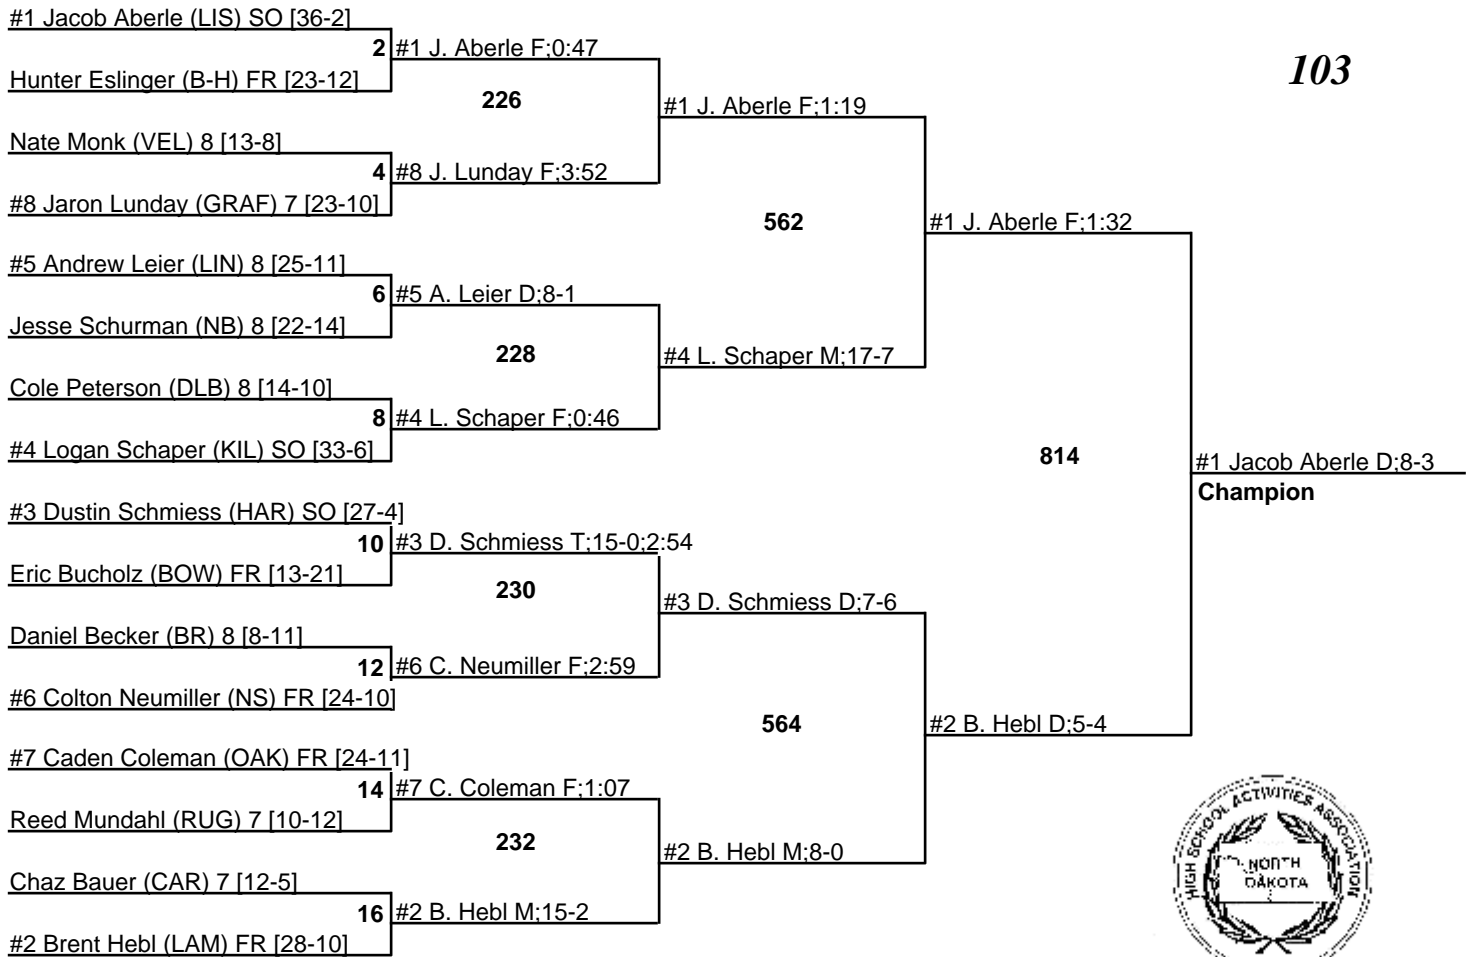

2010 NDHSAA Class B Wrestling Tournament

18-20 February 2010

103

2010 NDHSAA Class B Wrestling Tournament

18-20 February 2010

112

2010 NDHSAA Class B Wrestling Tournament

18-20 February 2010

119

2010 NDHSAA Class B Wrestling Tournament

18-20 February 2010

125

2010 NDHSAA Class B Wrestling Tournament

18-20 February 2010

130

2010 NDHSAA Class B Wrestling Tournament

18-20 February 2010

135

2010 NDHSAA Class B Wrestling Tournament

18-20 February 2010

140

2010 NDHSAA Class B Wrestling Tournament

18-20 February 2010

145

2010 NDHSAA Class B Wrestling Tournament

18-20 February 2010

152

2010 NDHSAA Class B Wrestling Tournament

18-20 February 2010

160

2010 NDHSAA Class B Wrestling Tournament

18-20 February 2010