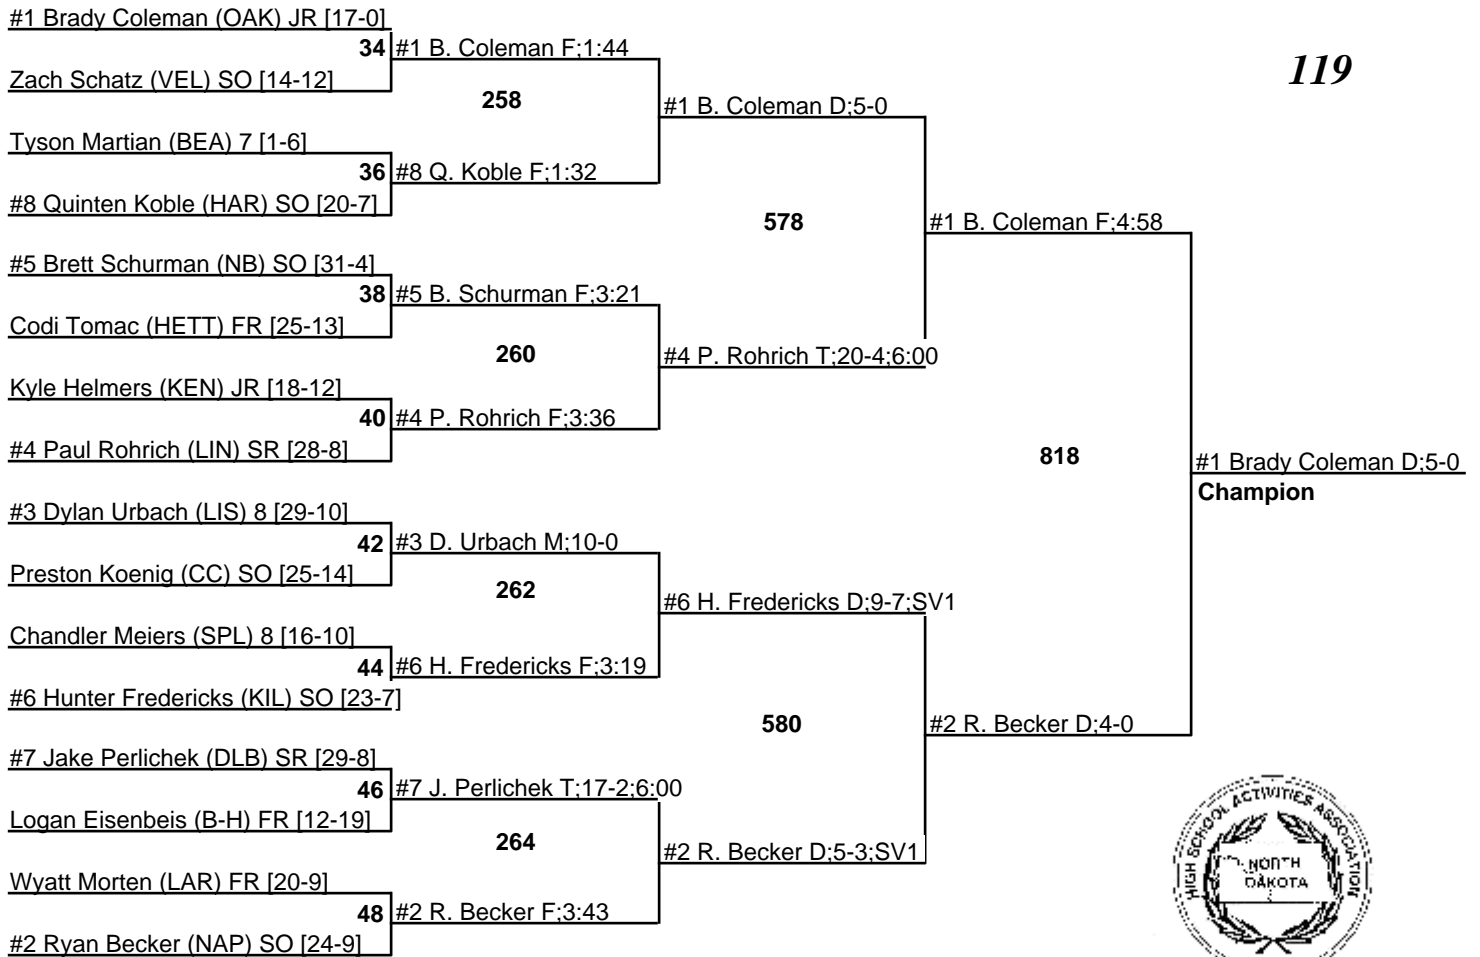

2010 NDHSAA Class B Wrestling Tournament

18-20 February 2010

103

2010 NDHSAA Class B Wrestling Tournament

18-20 February 2010

112

2010 NDHSAA Class B Wrestling Tournament

18-20 February 2010

119

2010 NDHSAA Class B Wrestling Tournament

18-20 February 2010

125

2010 NDHSAA Class B Wrestling Tournament

18-20 February 2010

130

2010 NDHSAA Class B Wrestling Tournament

18-20 February 2010

135

2010 NDHSAA Class B Wrestling Tournament

18-20 February 2010

140

2010 NDHSAA Class B Wrestling Tournament

18-20 February 2010

145