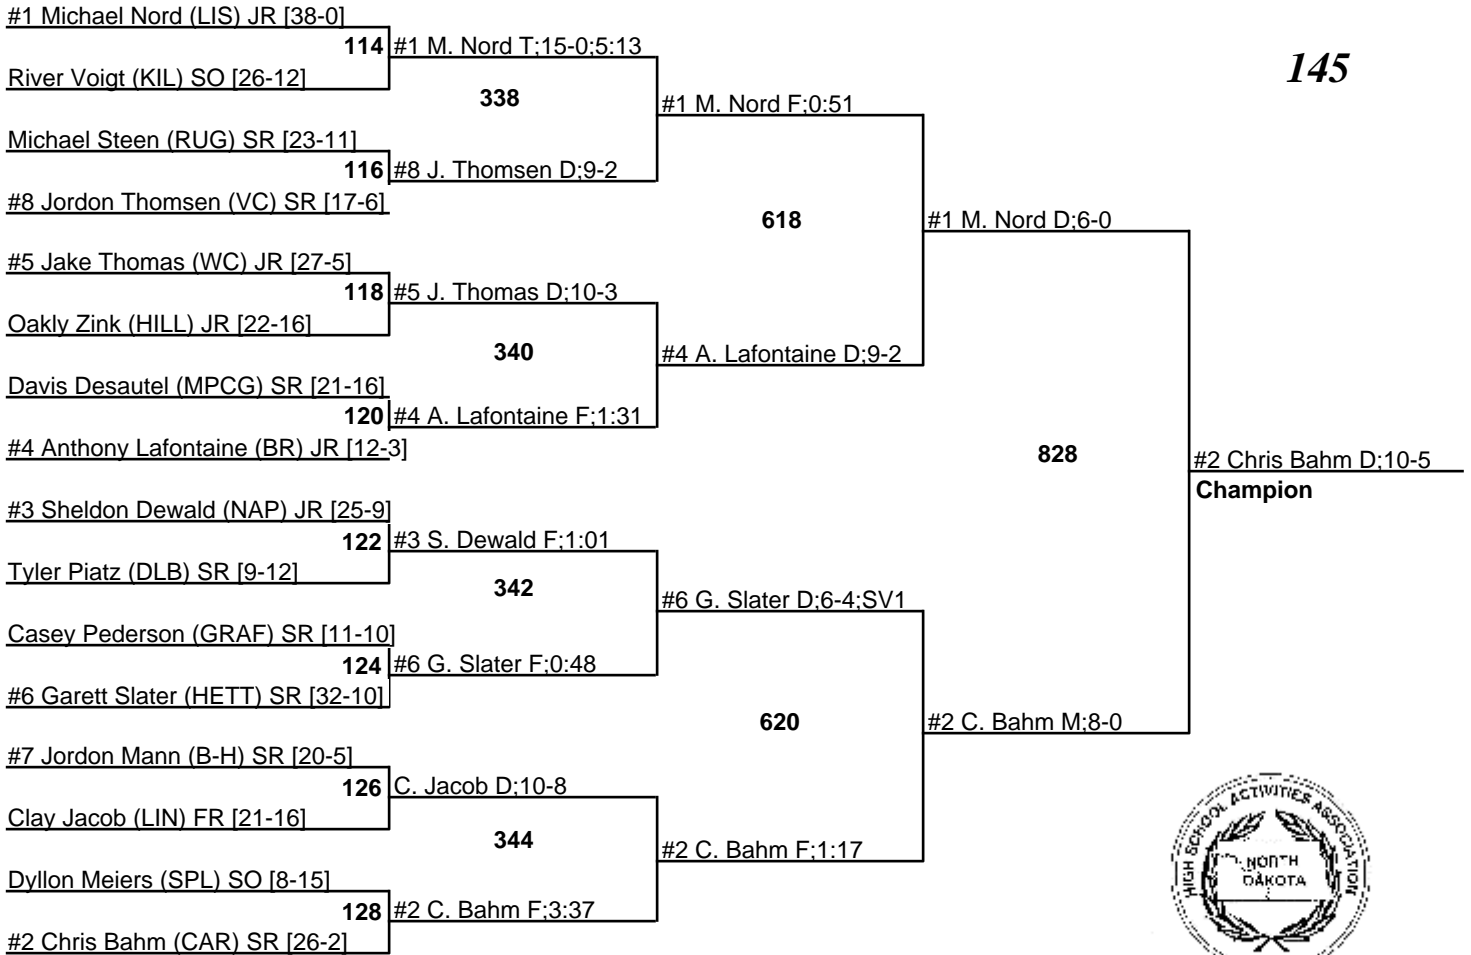

2010 NDHSAA Class B Wrestling Tournament

18-20 February 2010

103

2010 NDHSAA Class B Wrestling Tournament

18-20 February 2010

112

2010 NDHSAA Class B Wrestling Tournament

18-20 February 2010

119

2010 NDHSAA Class B Wrestling Tournament

18-20 February 2010

125

2010 NDHSAA Class B Wrestling Tournament

18-20 February 2010

130

2010 NDHSAA Class B Wrestling Tournament

18-20 February 2010

135

2010 NDHSAA Class B Wrestling Tournament

18-20 February 2010

140

2010 NDHSAA Class B Wrestling Tournament

18-20 February 2010

145

2010 NDHSAA Class B Wrestling Tournament

18-20 February 2010

152

2010 NDHSAA Class B Wrestling Tournament

18-20 February 2010

160

2010 NDHSAA Class B Wrestling Tournament

18-20 February 2010