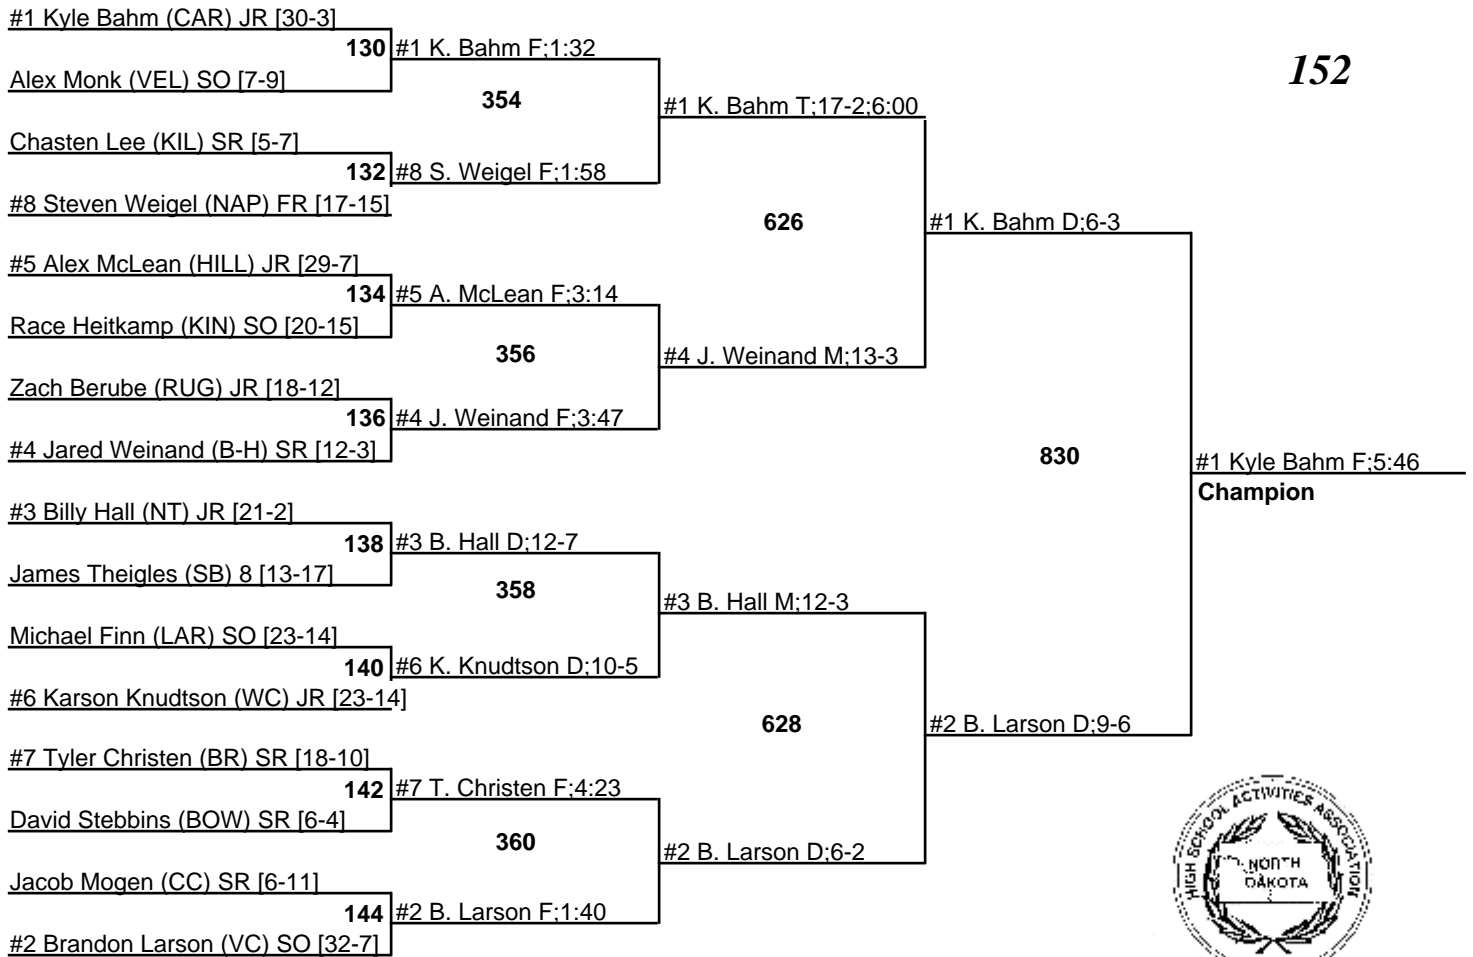

2010 NDHSAA Class B Wrestling Tournament

18-20 February 2010

103

2010 NDHSAA Class B Wrestling Tournament

18-20 February 2010

112

2010 NDHSAA Class B Wrestling Tournament

18-20 February 2010

119

2010 NDHSAA Class B Wrestling Tournament

18-20 February 2010

125

2010 NDHSAA Class B Wrestling Tournament

18-20 February 2010

130

2010 NDHSAA Class B Wrestling Tournament

18-20 February 2010

135

2010 NDHSAA Class B Wrestling Tournament

18-20 February 2010

140

2010 NDHSAA Class B Wrestling Tournament

18-20 February 2010

145

2010 NDHSAA Class B Wrestling Tournament

18-20 February 2010

152

2010 NDHSAA Class B Wrestling Tournament

18-20 February 2010

160

2010 NDHSAA Class B Wrestling Tournament

18-20 February 2010