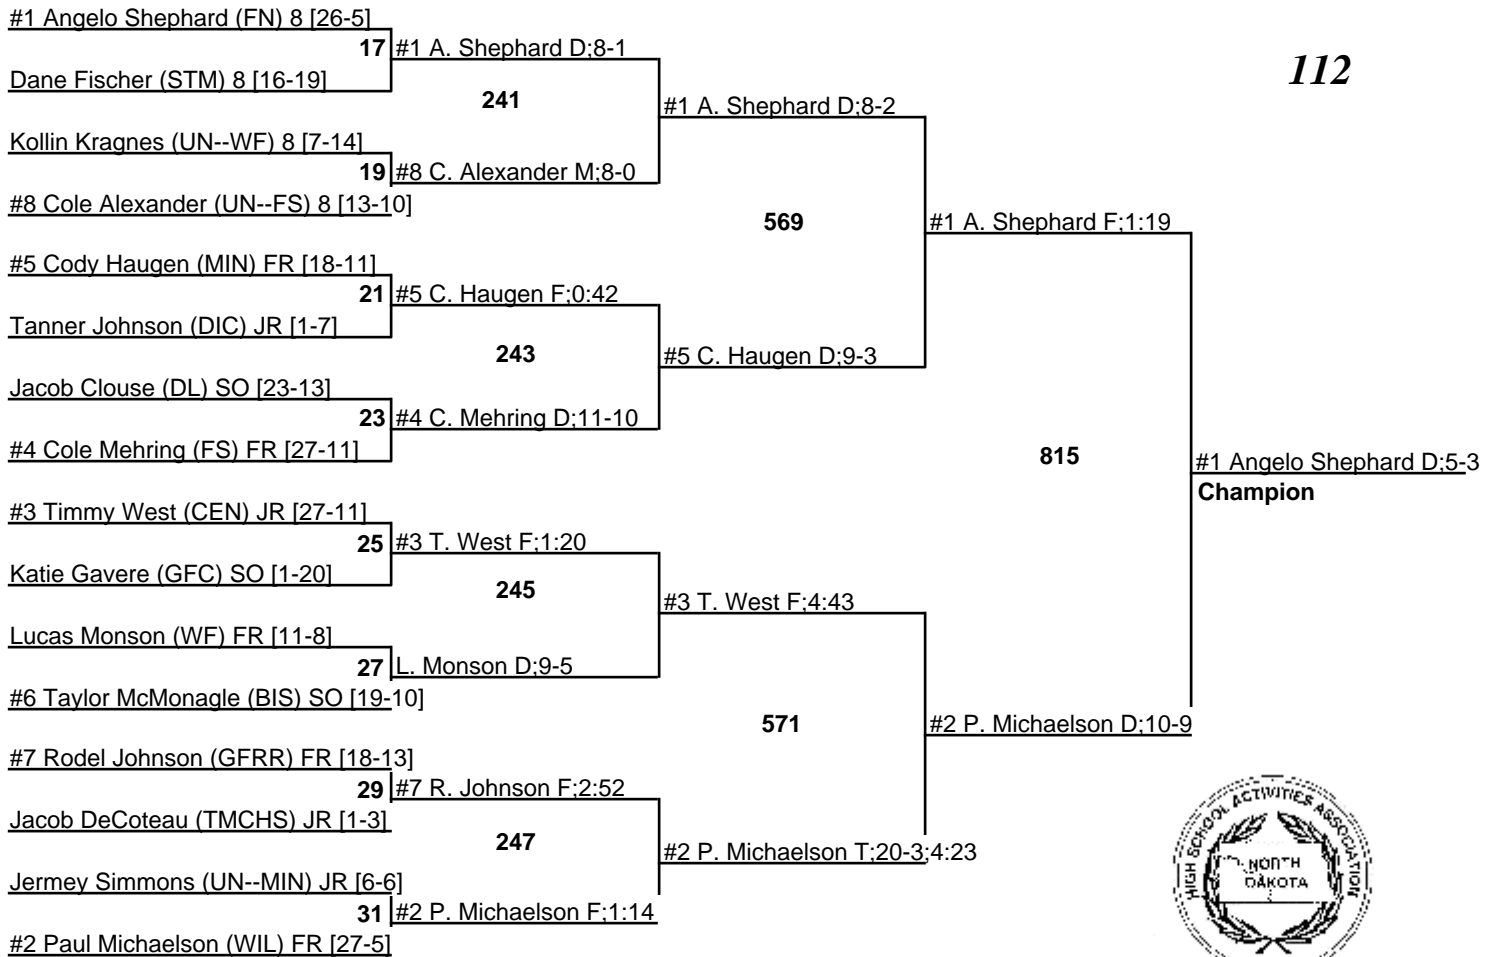

# 2010 NDHSAA Class A Wrestling Tournament

18-20 February 2010

103

# 2010 NDHSAA Class A Wrestling Tournament

18-20 February 2010

112