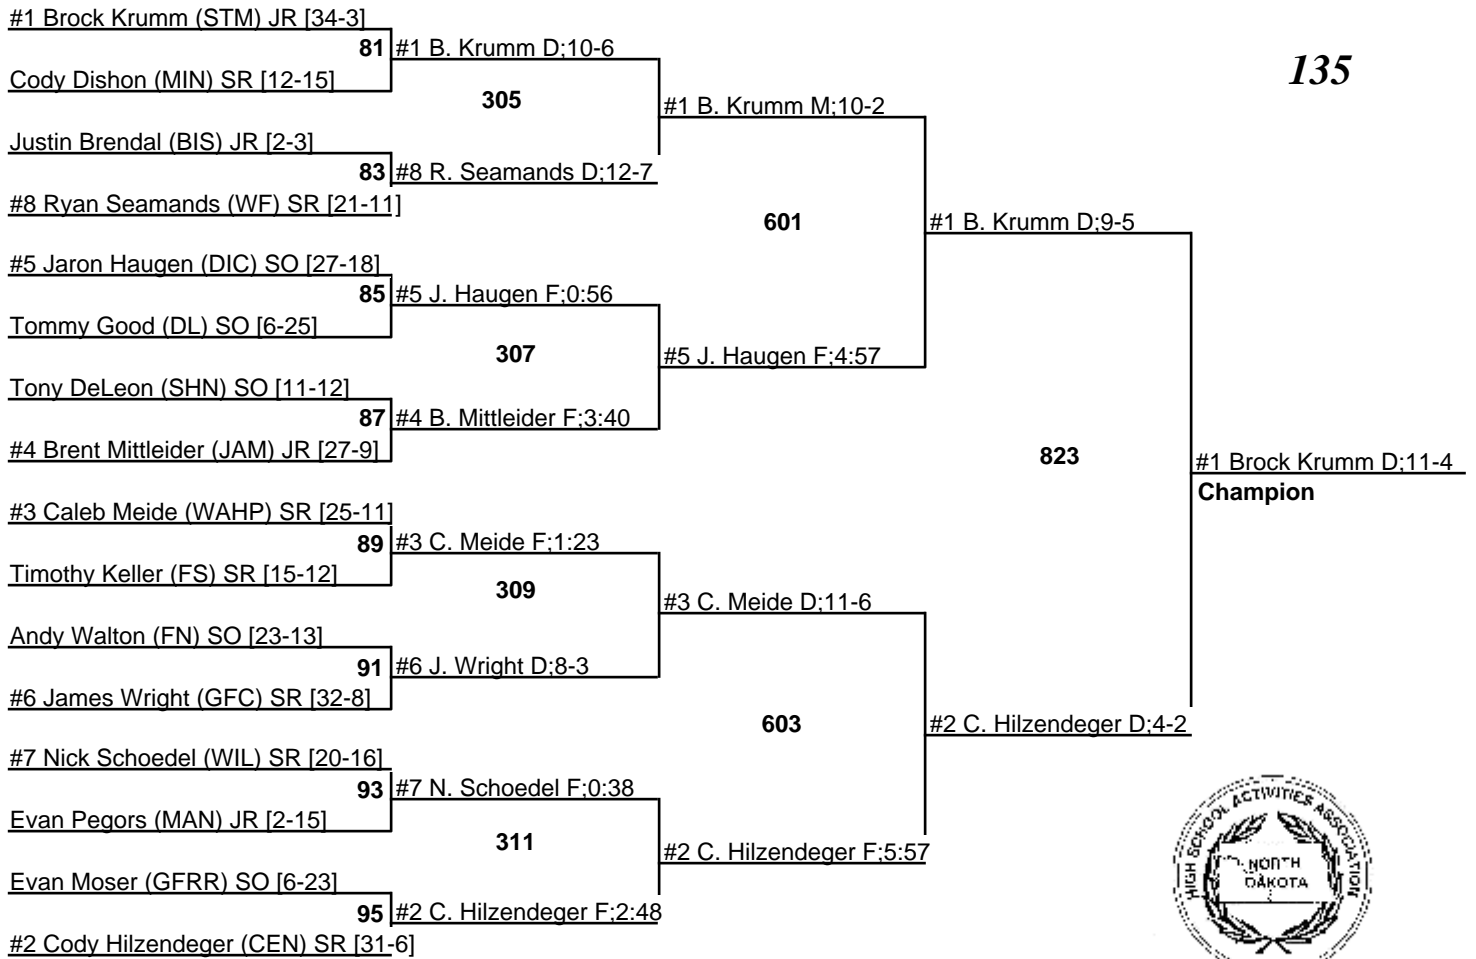

2010 NDHSAA Class A Wrestling Tournament

18-20 February 2010

135