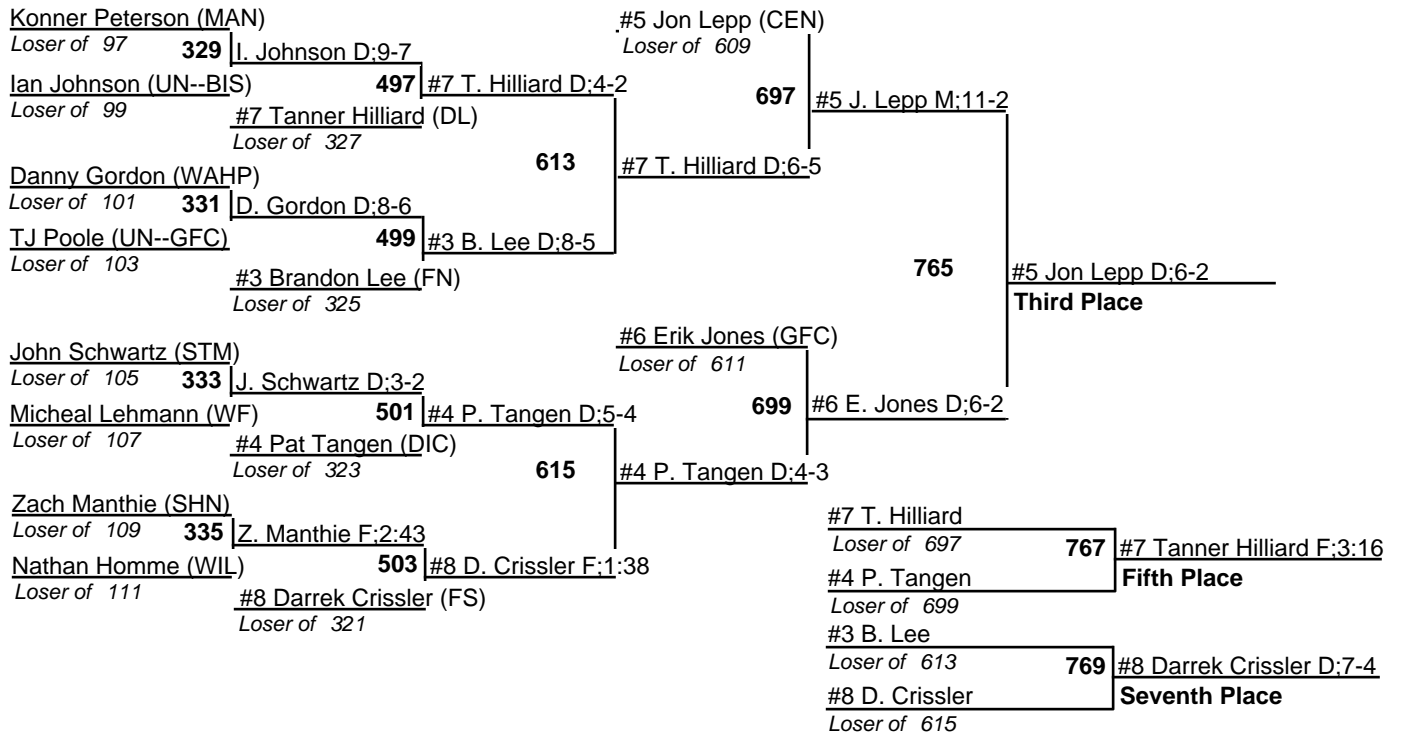

2010 NDHSAA Class A Wrestling Tournament

18-20 February 2010

140