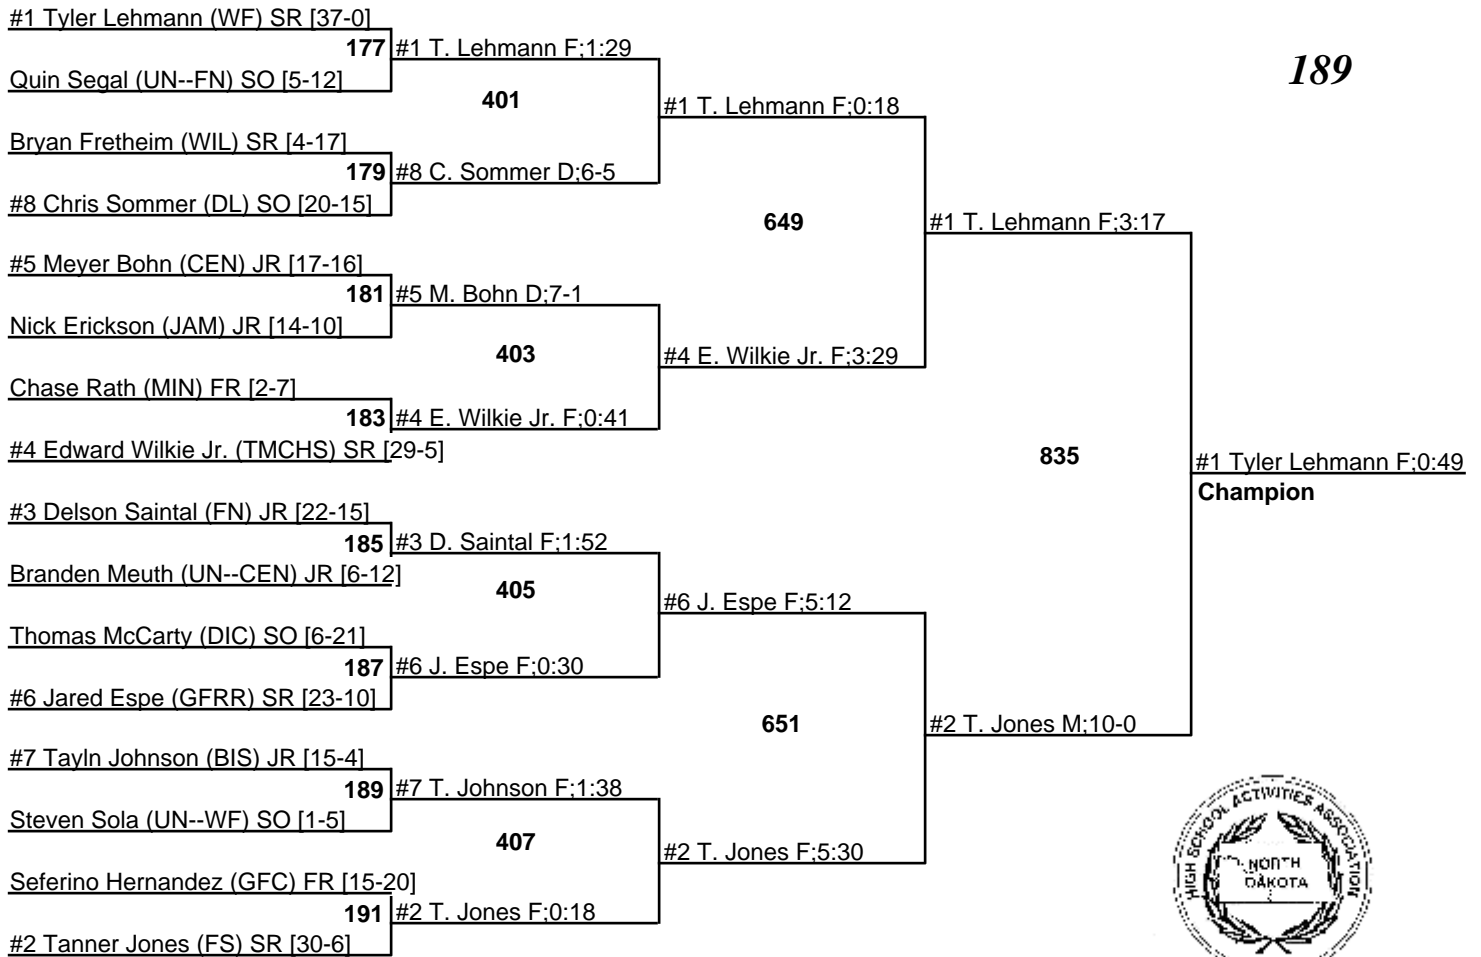

2010 NDHSAA Class A Wrestling Tournament

18-20 February 2010

189