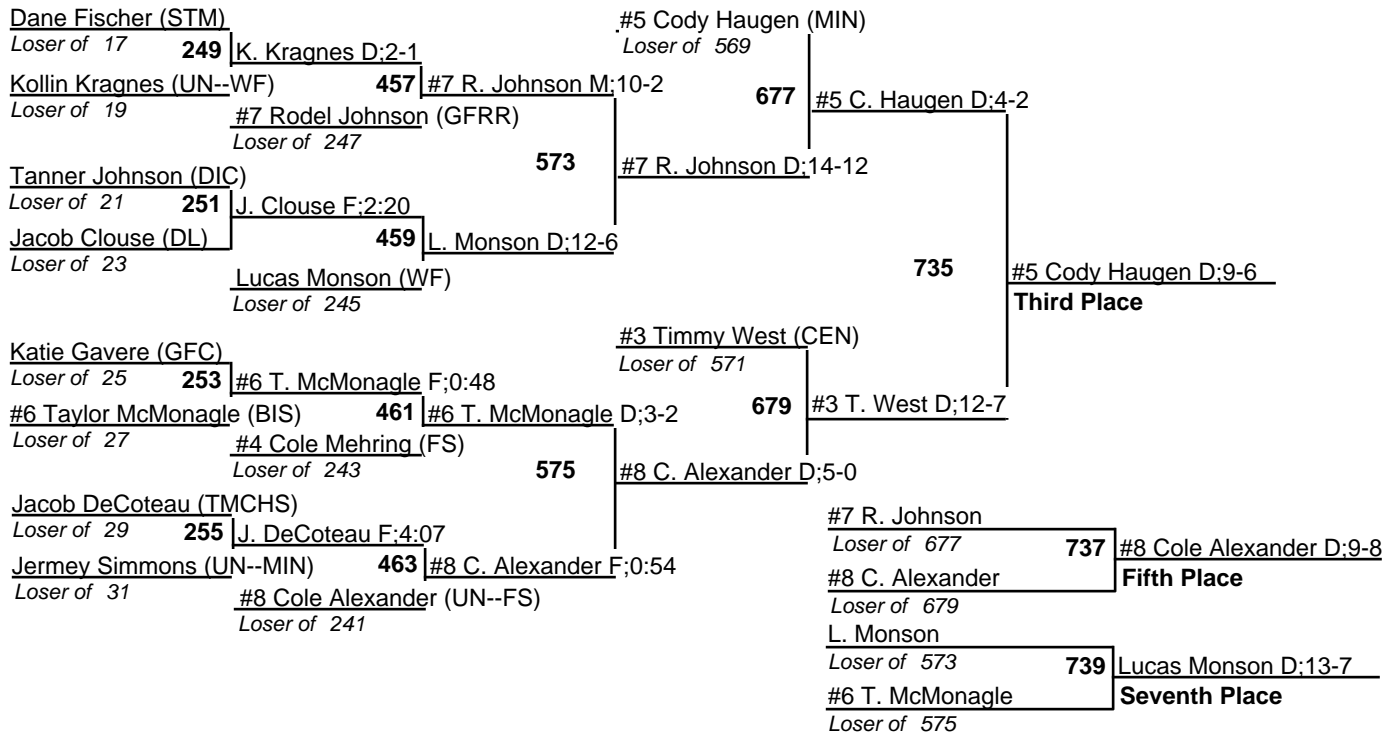

# 2010 NDHSAA Class A Wrestling Tournament

18-20 February 2010

103

# 2010 NDHSAA Class A Wrestling Tournament

18-20 February 2010

112

# 2010 NDHSAA Class A Wrestling Tournament

18-20 February 2010

119

# 2010 NDHSAA Class A Wrestling Tournament

18-20 February 2010

130