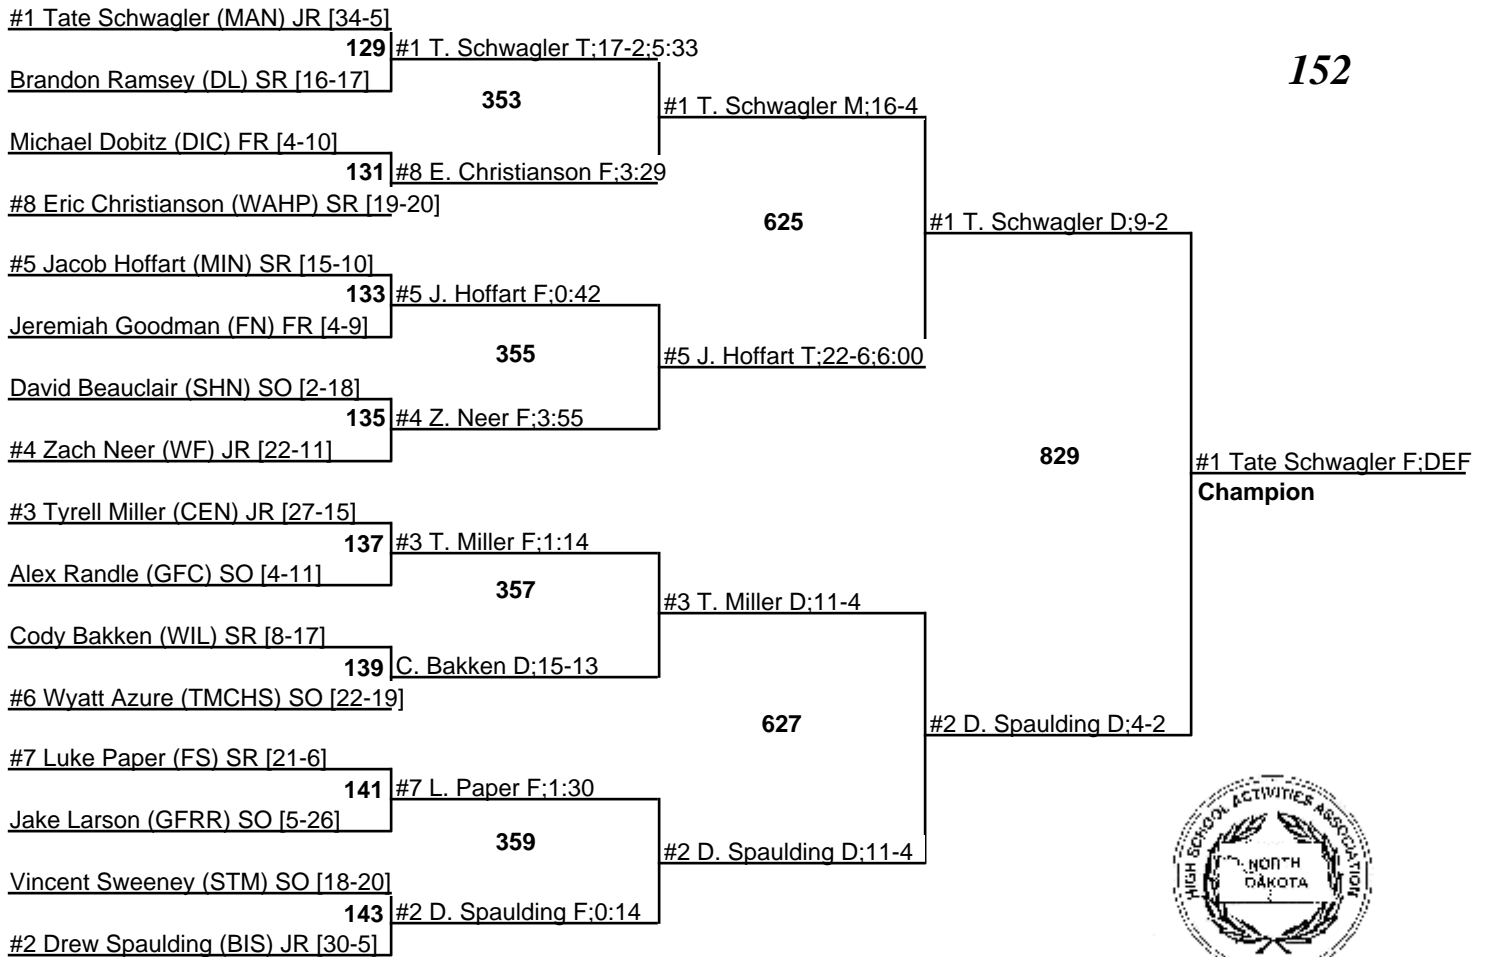

2010 NDHSAA Class A Wrestling Tournament

18-20 February 2010

152