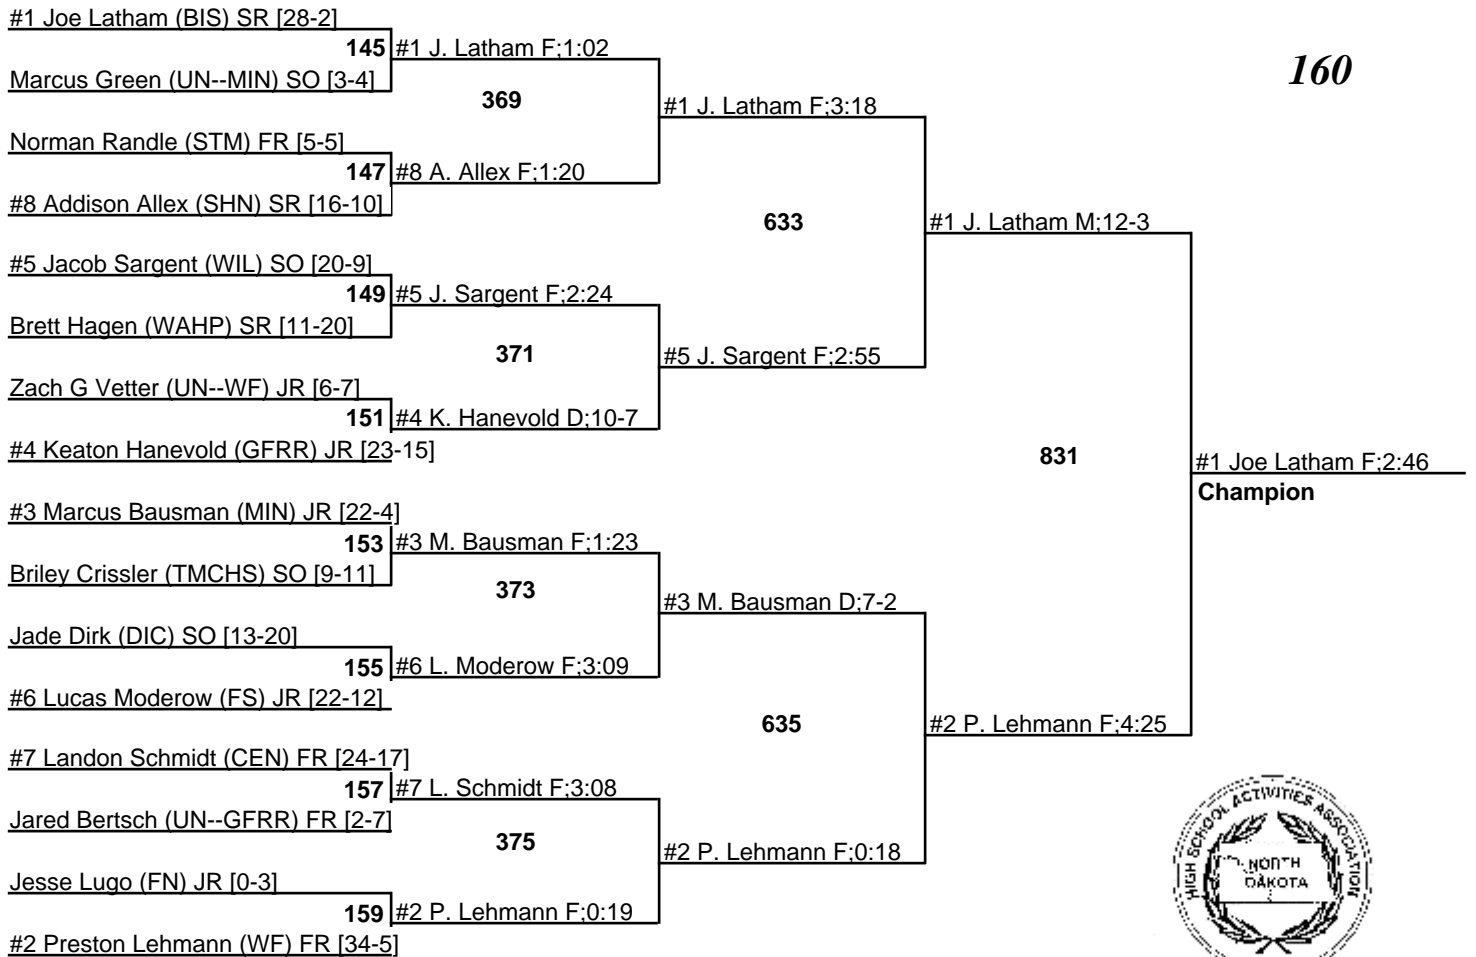

2010 NDHSAA Class A Wrestling Tournament

18-20 February 2010

160