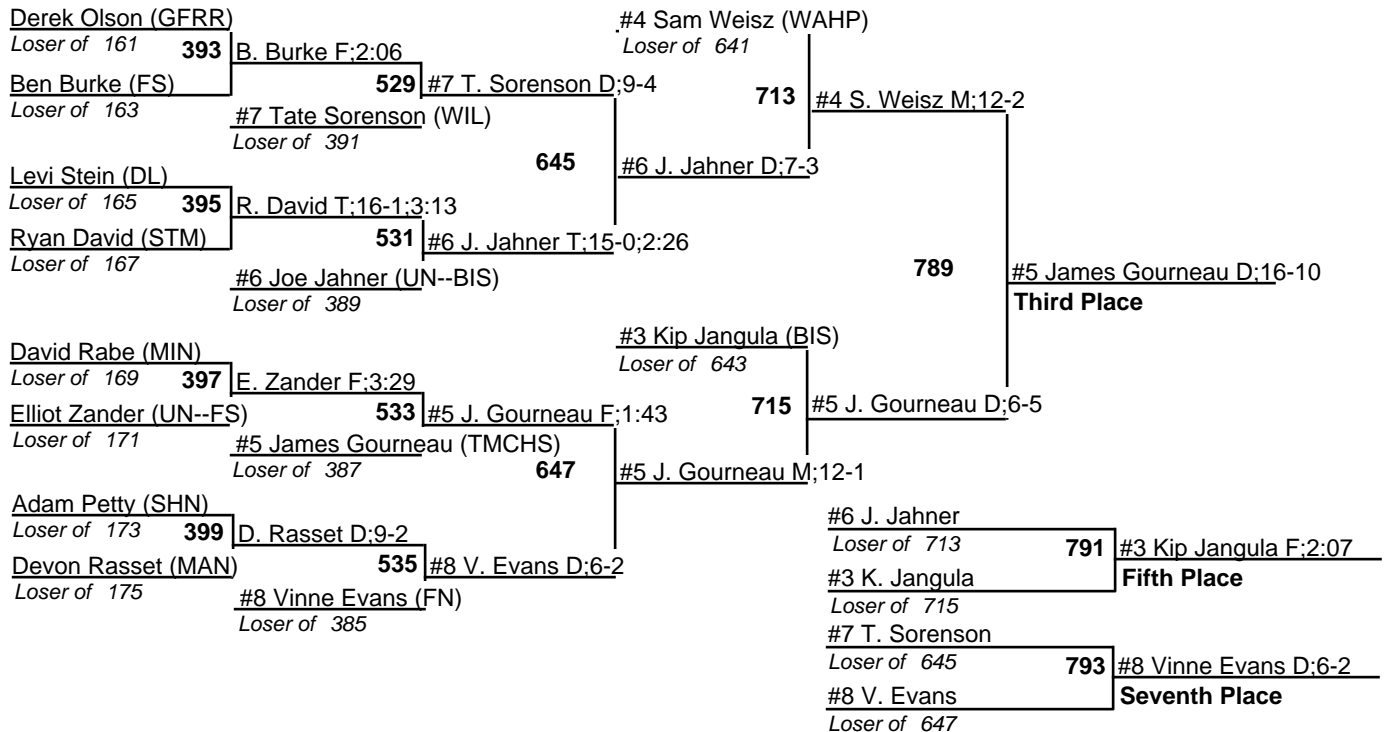

2010 NDHSAA Class A Wrestling Tournament

18-20 February 2010

171