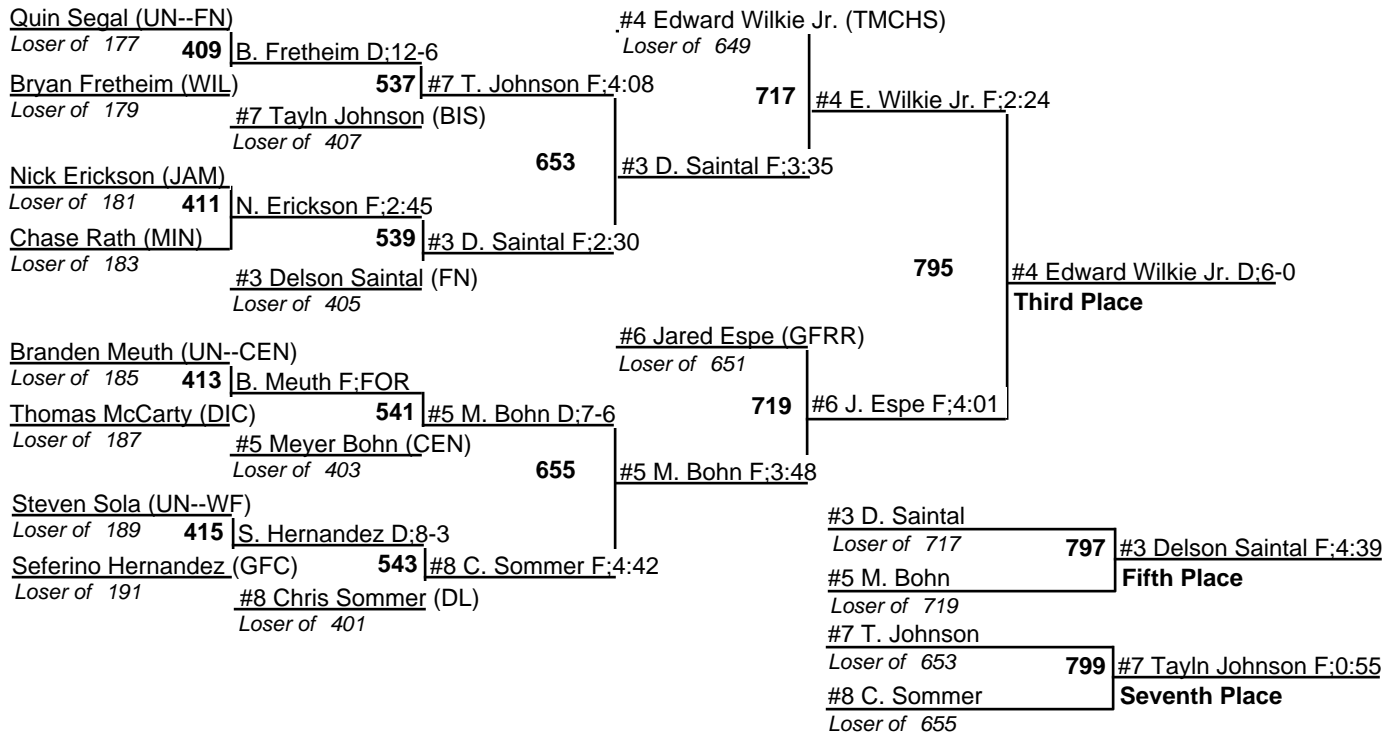

2010 NDHSAA Class A Wrestling Tournament

18-20 February 2010

189