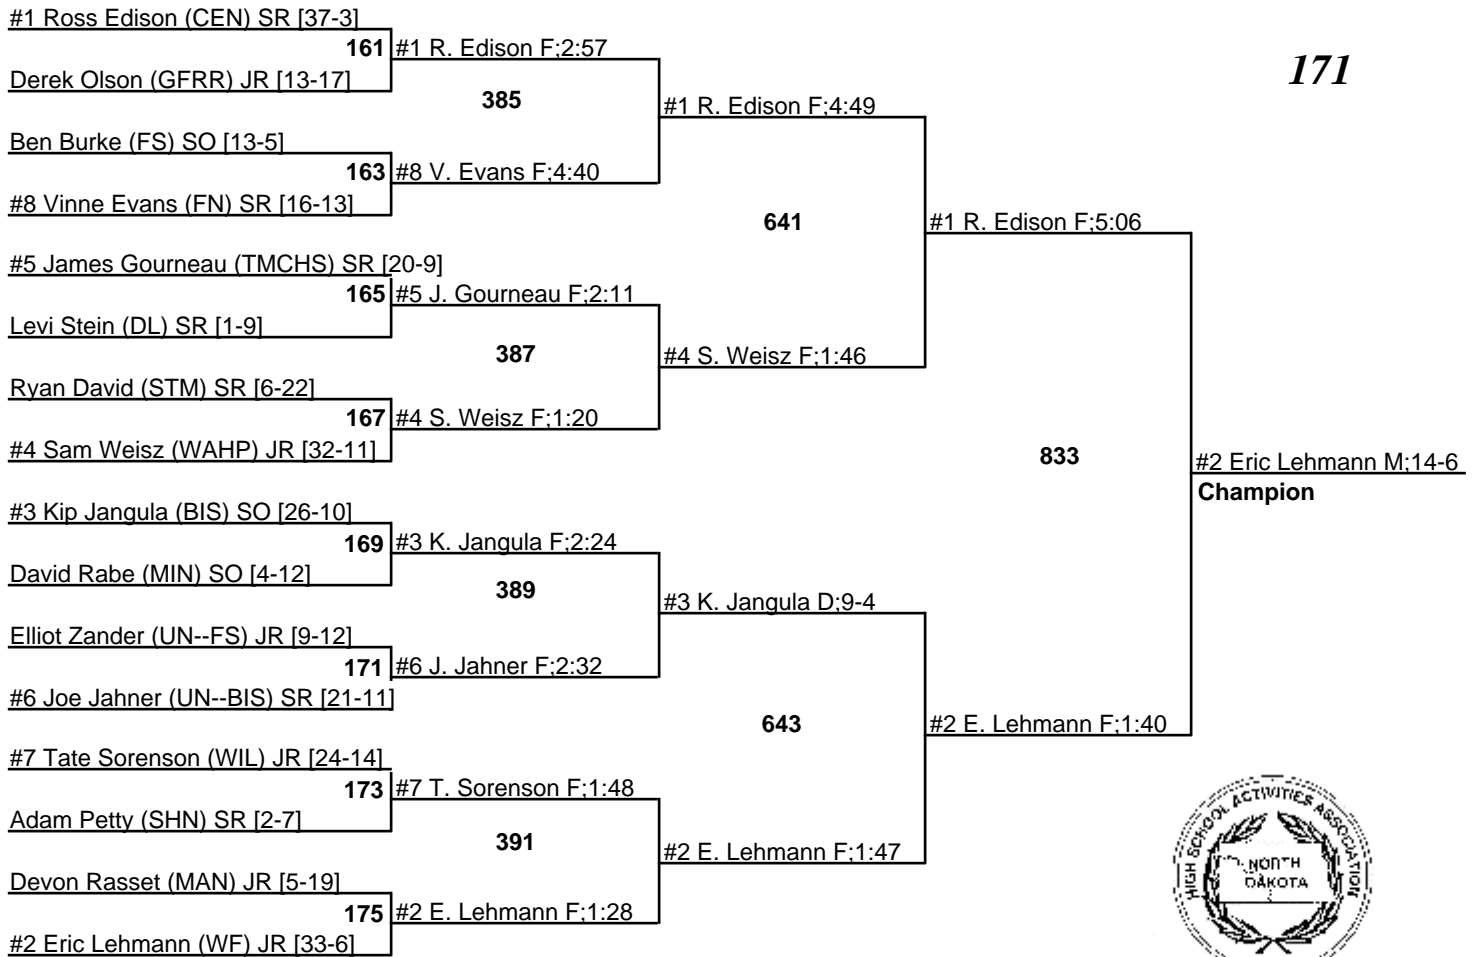

2010 NDHSAA Class A Wrestling Tournament

18-20 February 2010

171