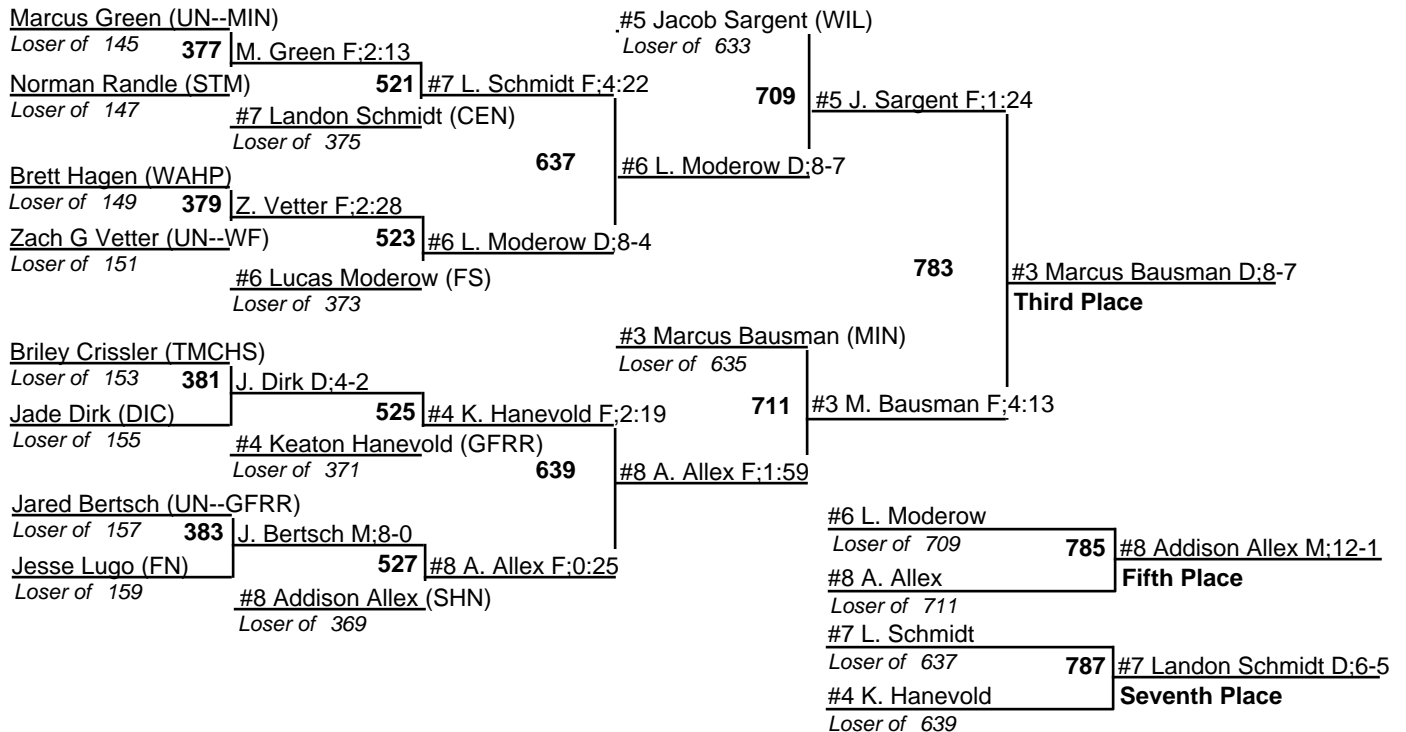

2010 NDHSAA Class A Wrestling Tournament

18-20 February 2010

160