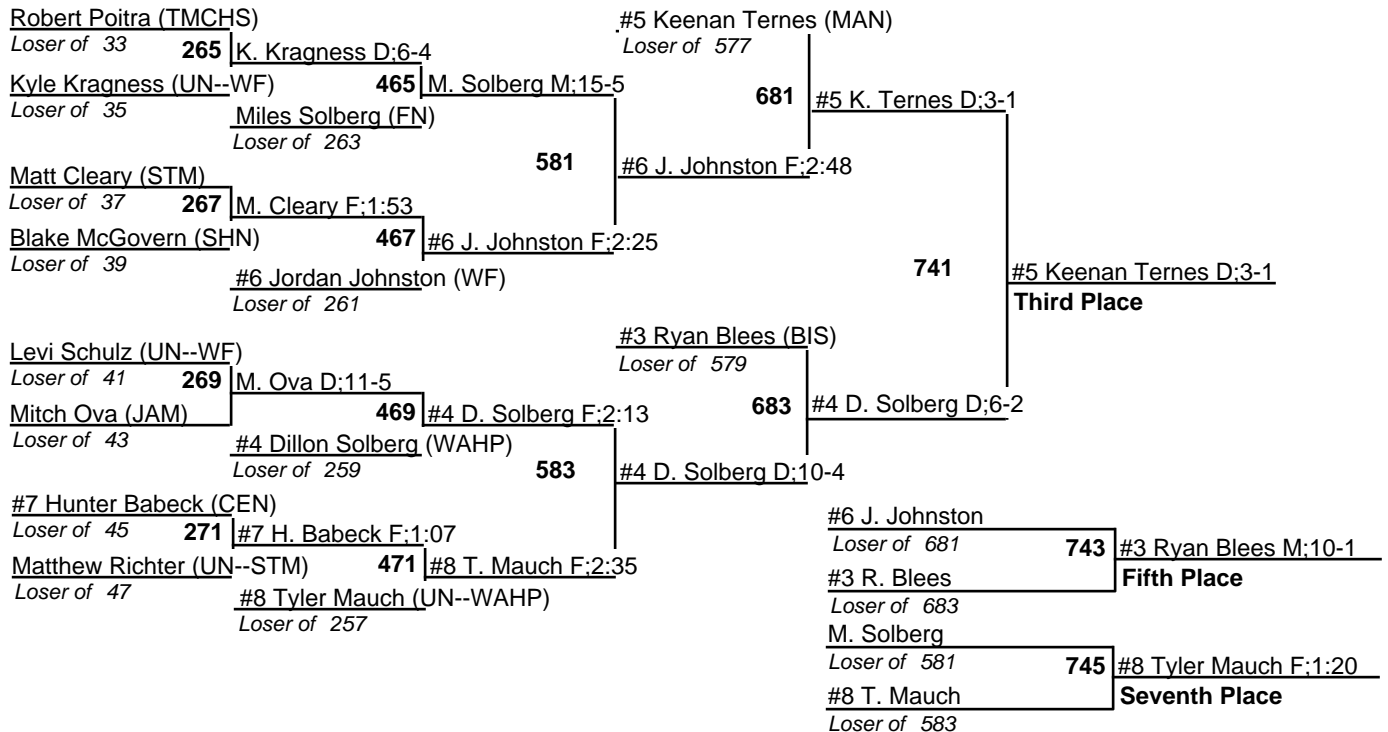

# 2010 NDHSAA Class A Wrestling Tournament

18-20 February 2010

103

# 2010 NDHSAA Class A Wrestling Tournament

18-20 February 2010

112

# 2010 NDHSAA Class A Wrestling Tournament

18-20 February 2010

119

# 2010 NDHSAA Class A Wrestling Tournament

18-20 February 2010

130