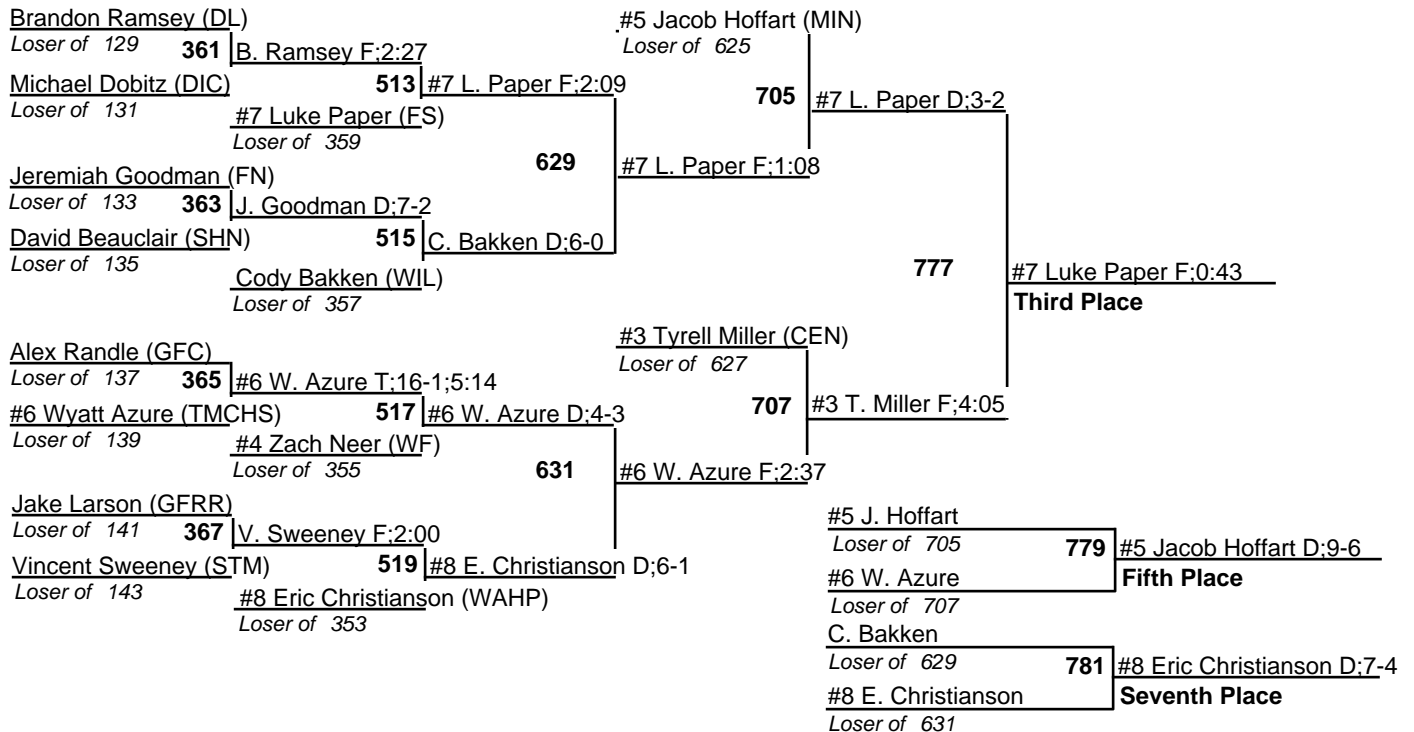

2010 NDHSAA Class A Wrestling Tournament

18-20 February 2010

152