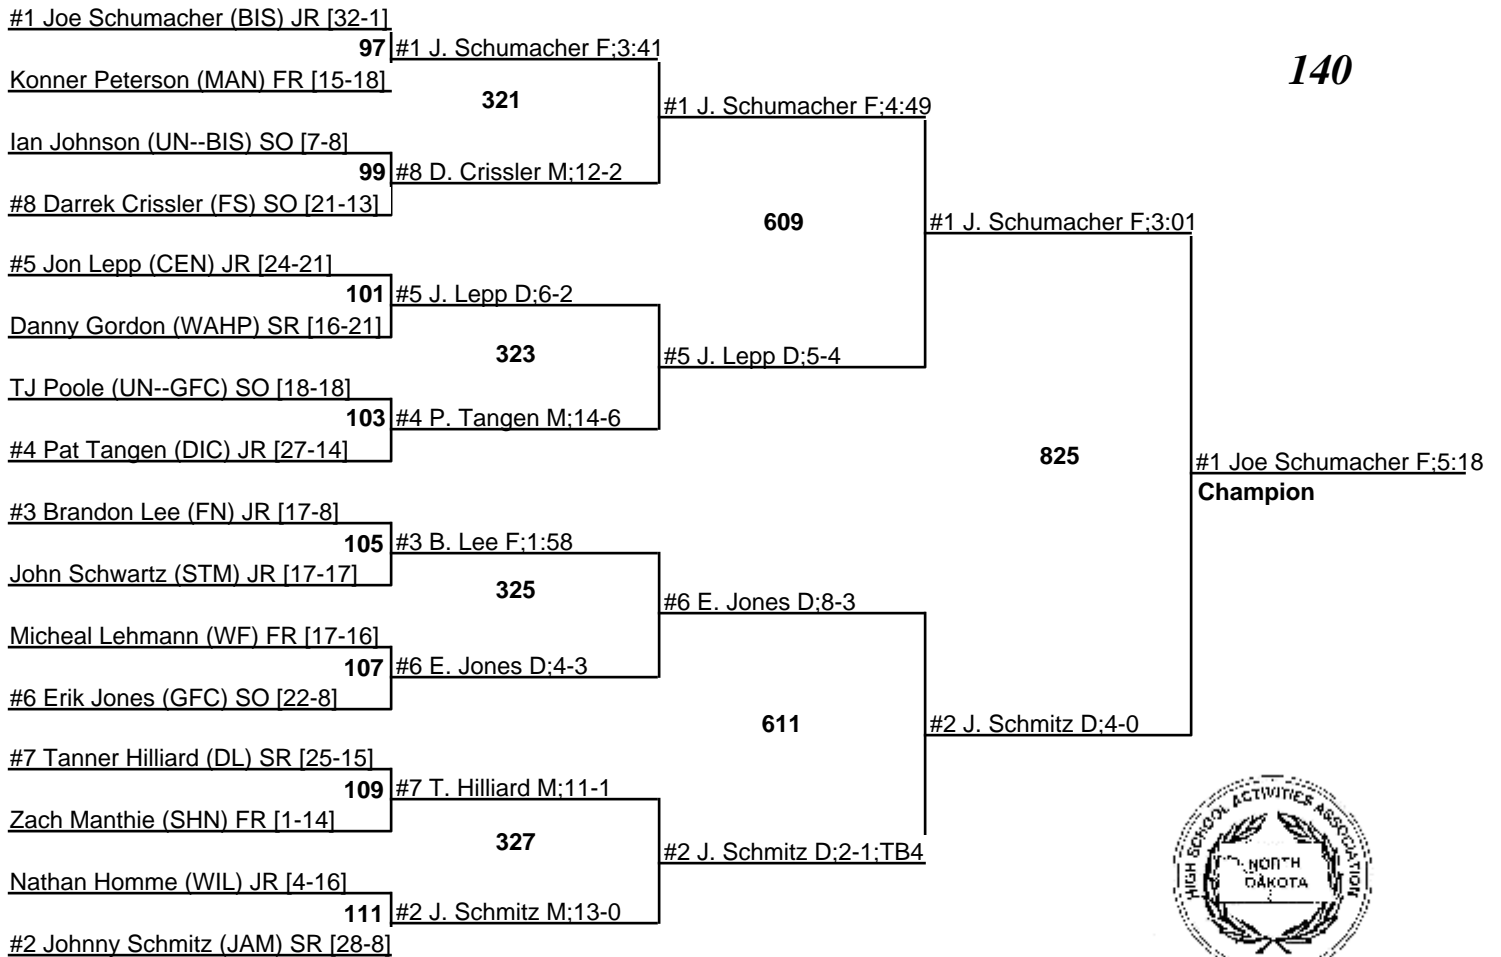

2010 NDHSAA Class A Wrestling Tournament

18-20 February 2010

140