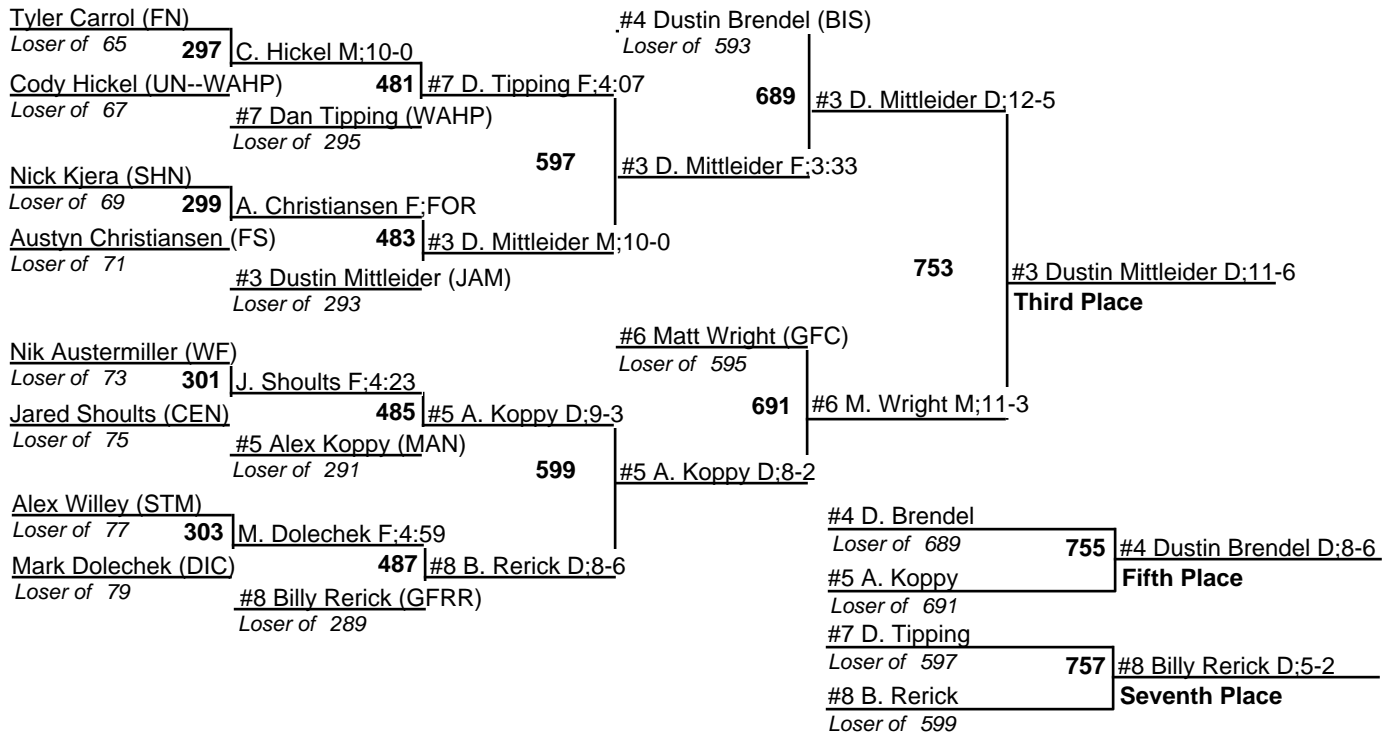

# 2010 NDHSAA Class A Wrestling Tournament

18-20 February 2010

112

# 2010 NDHSAA Class A Wrestling Tournament

18-20 February 2010

119

# 2010 NDHSAA Class A Wrestling Tournament

18-20 February 2010

130