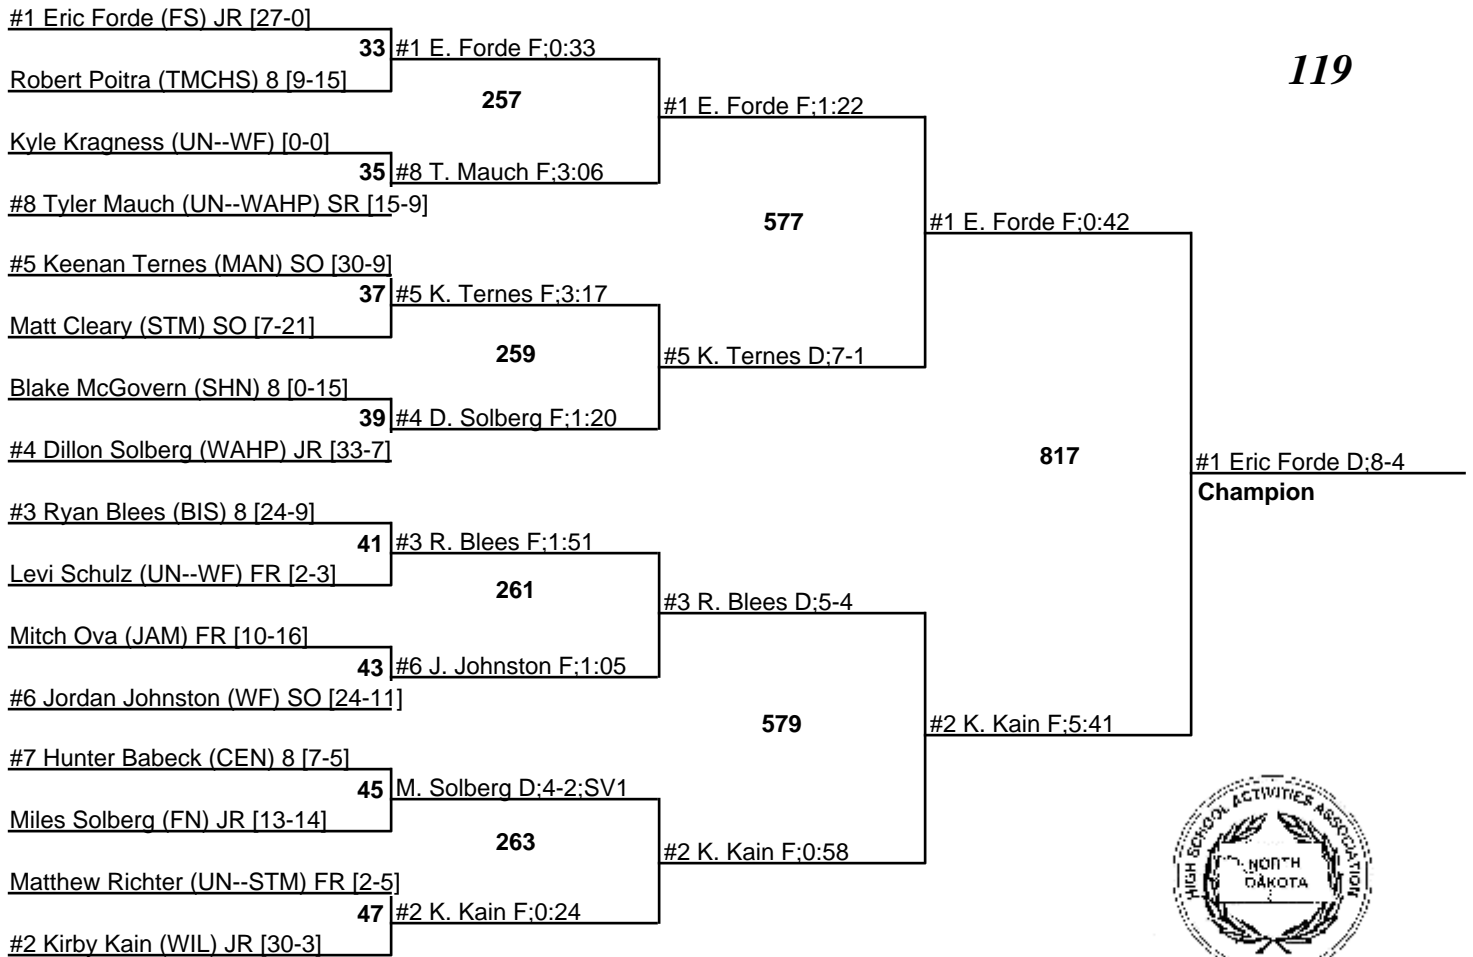

2010 NDHSAA Class A Wrestling Tournament

18-20 February 2010

119