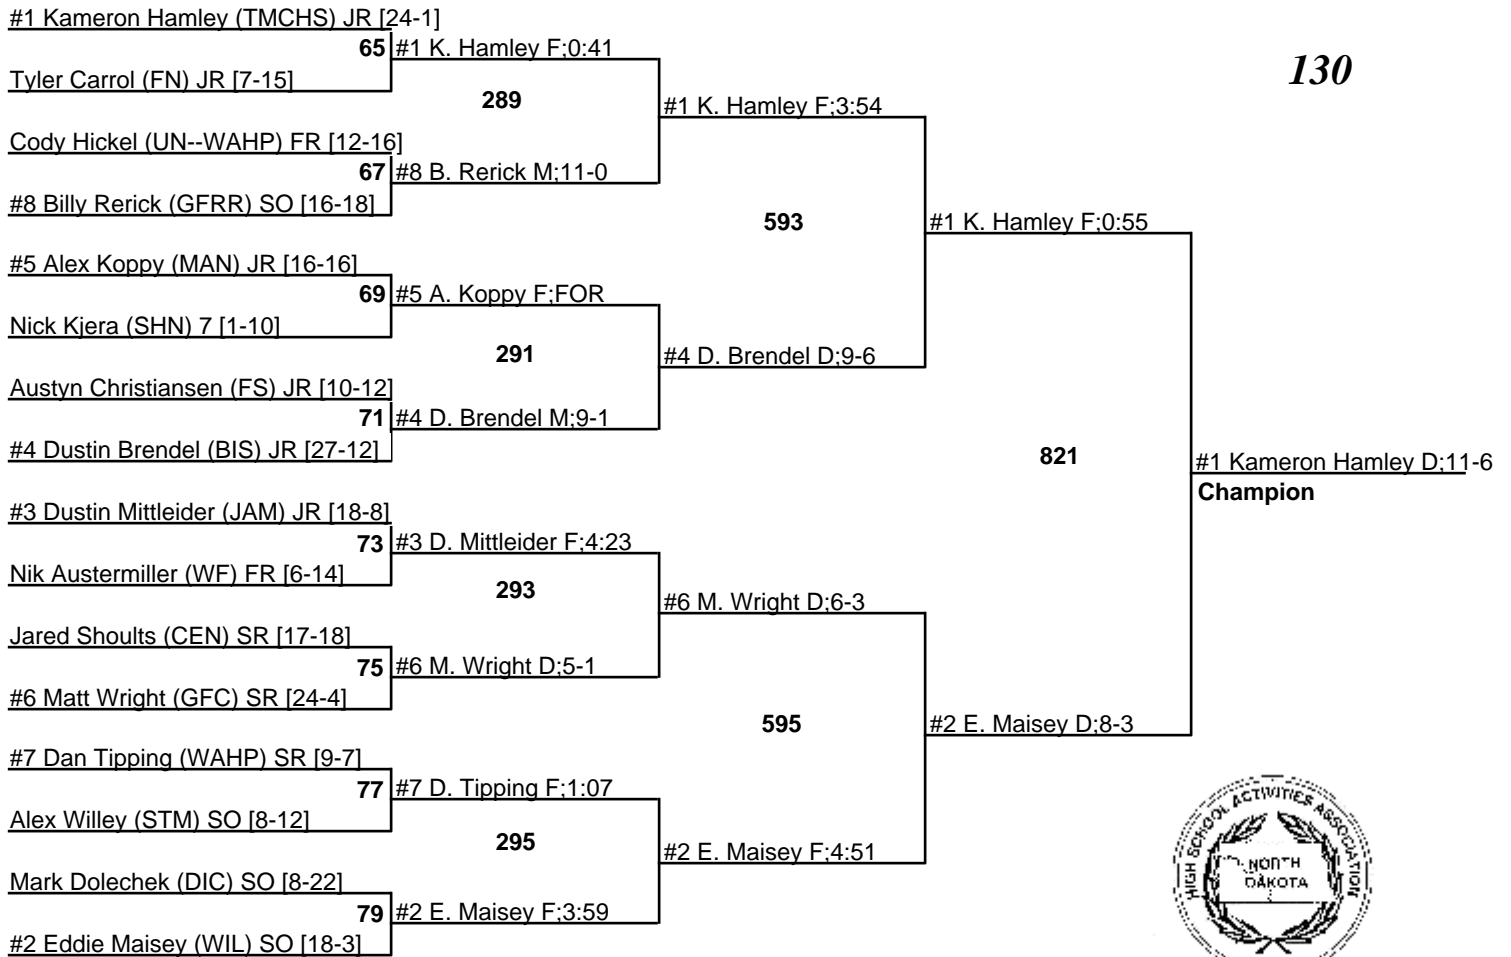

2010 NDHSAA Class A Wrestling Tournament

18-20 February 2010

130