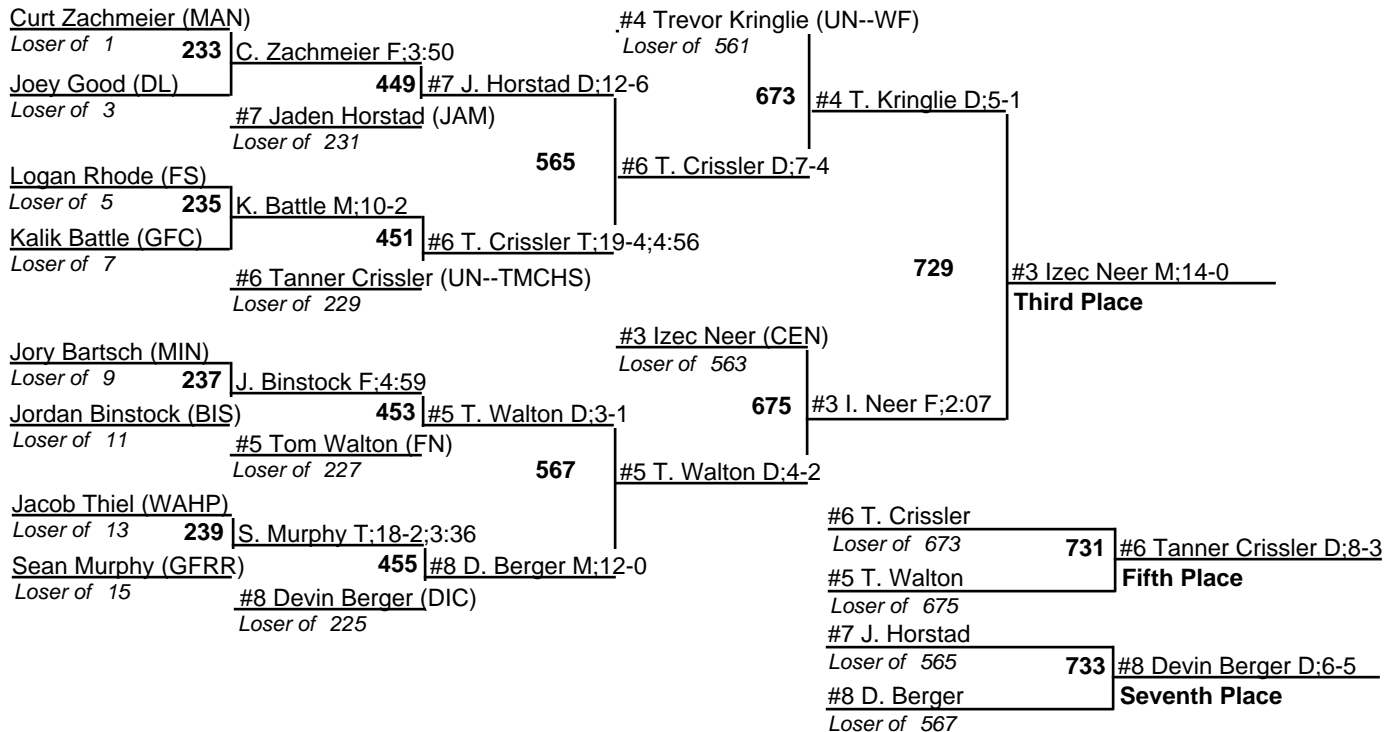

# 2010 NDHSAA Class A Wrestling Tournament

18-20 February 2010

103

# 2010 NDHSAA Class A Wrestling Tournament

18-20 February 2010

112

# 2010 NDHSAA Class A Wrestling Tournament

18-20 February 2010

119