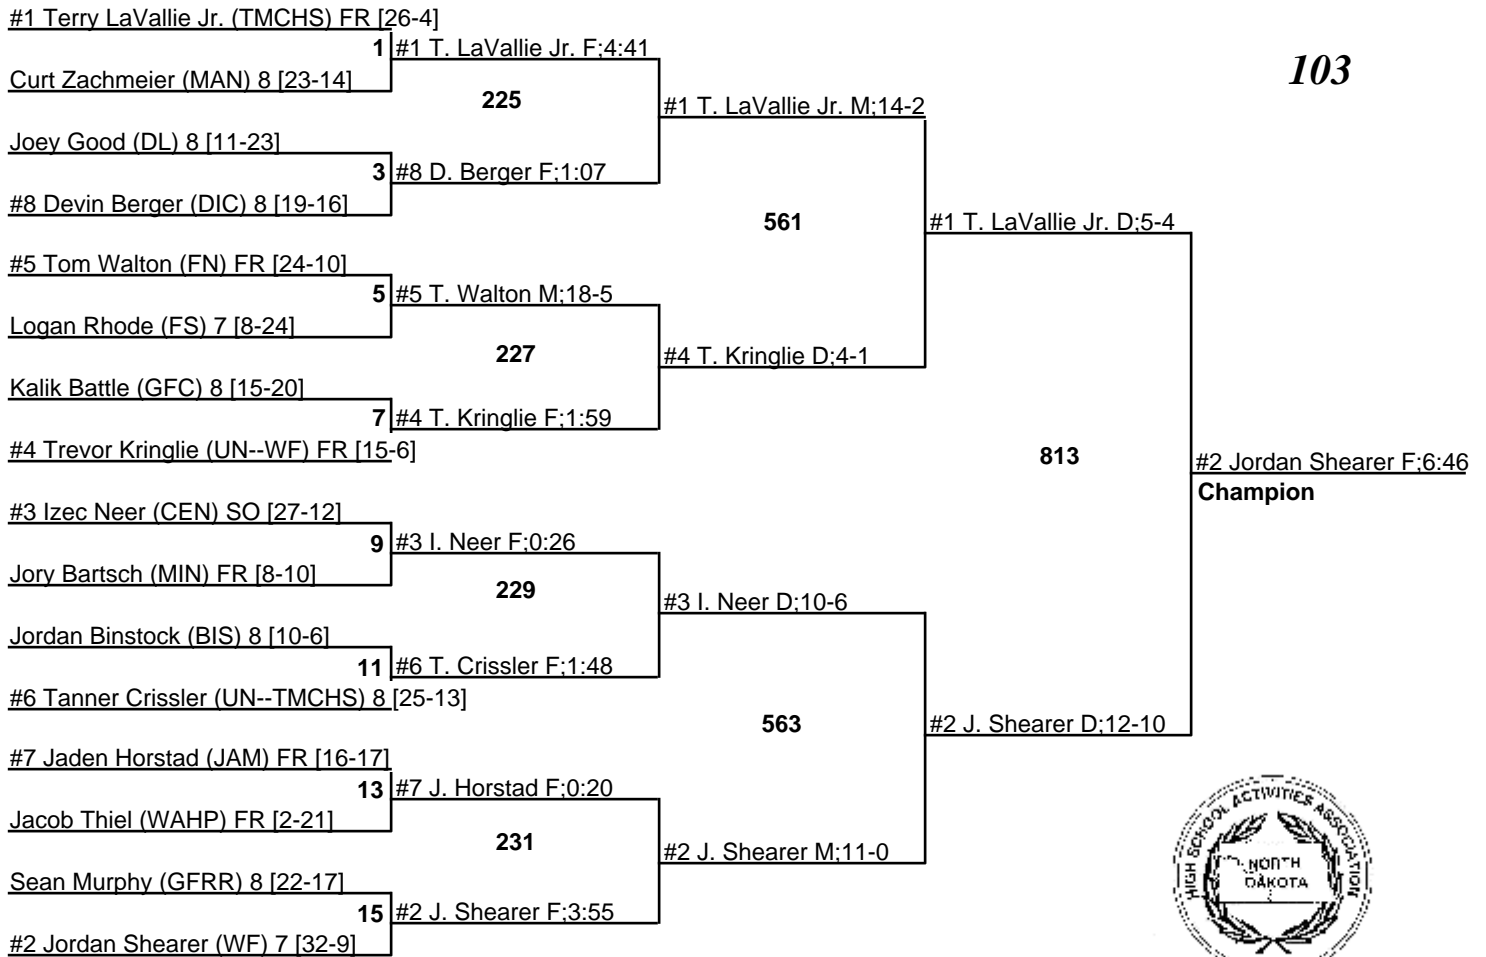

# 2010 NDHSAA Class A Wrestling Tournament

18-20 February 2010

103

# 2010 NDHSAA Class A Wrestling Tournament

18-20 February 2010

112