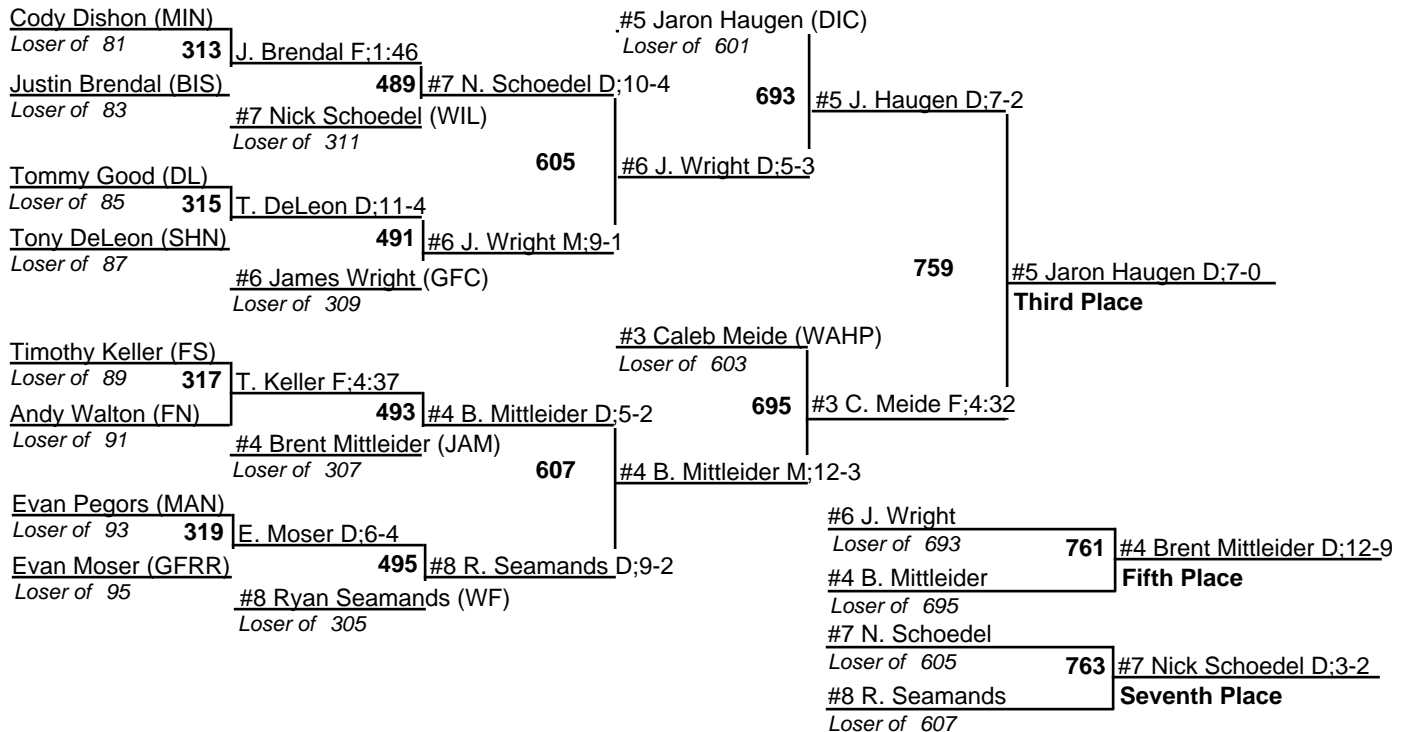

# 2010 NDHSAA Class A Wrestling Tournament

18-20 February 2010

119

# 2010 NDHSAA Class A Wrestling Tournament

18-20 February 2010

130

# 2010 NDHSAA Class A Wrestling Tournament

18-20 February 2010

135