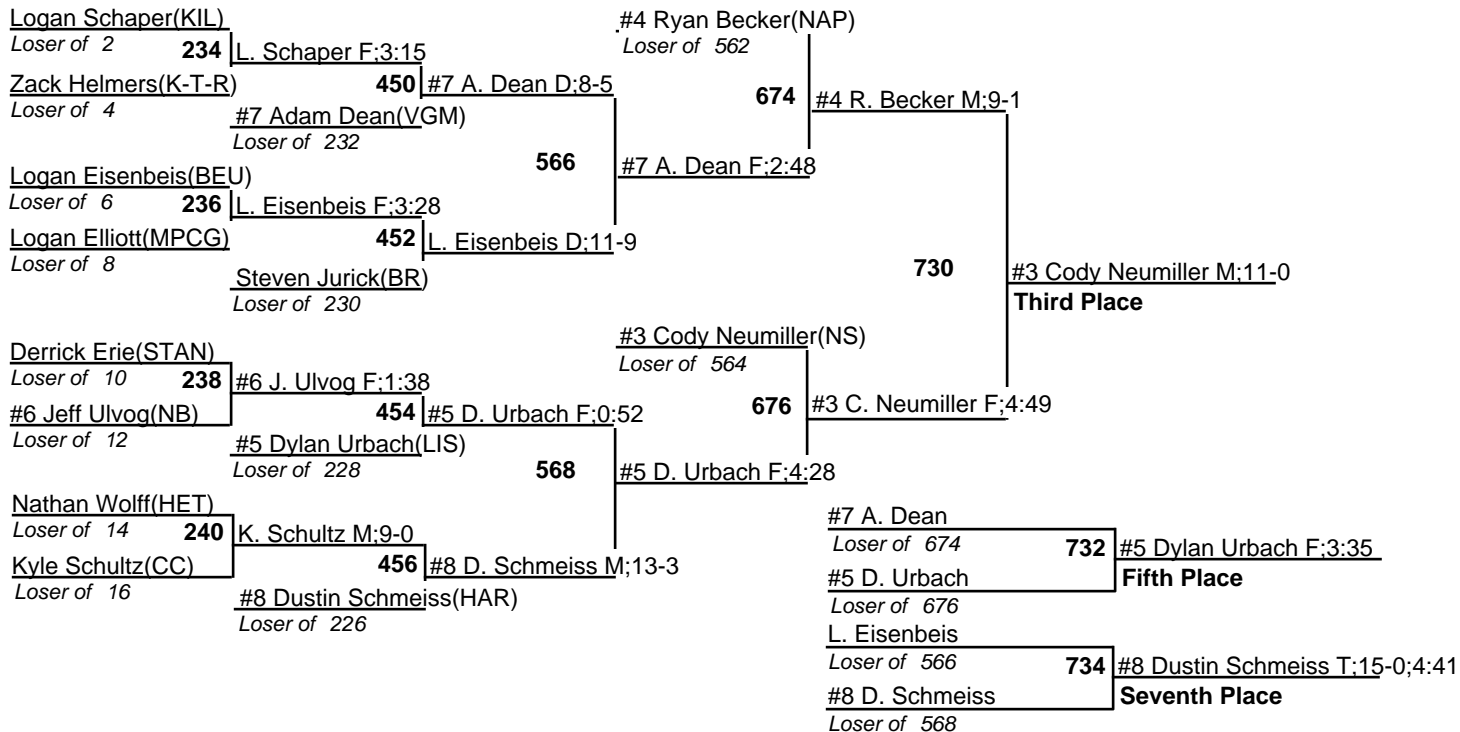

2009 NDHSAA Class B State Wrestling Tournament

19-21 February 2009

103

2009 NDHSAA Class B State Wrestling Tournament

19-21 February 2009

119

2009 NDHSAA Class B State Wrestling Tournament

19-21 February 2009

140

2009 NDHSAA Class B State Wrestling Tournament

19-21 February 2009

152

2009 NDHSAA Class B State Wrestling Tournament

19-21 February 2009

160

2009 NDHSAA Class B State Wrestling Tournament

19-21 February 2009

189

2009 NDHSAA Class B State Wrestling Tournament

19-21 February 2009

215

2009 NDHSAA Class B State Wrestling Tournament

19-21 February 2009

285