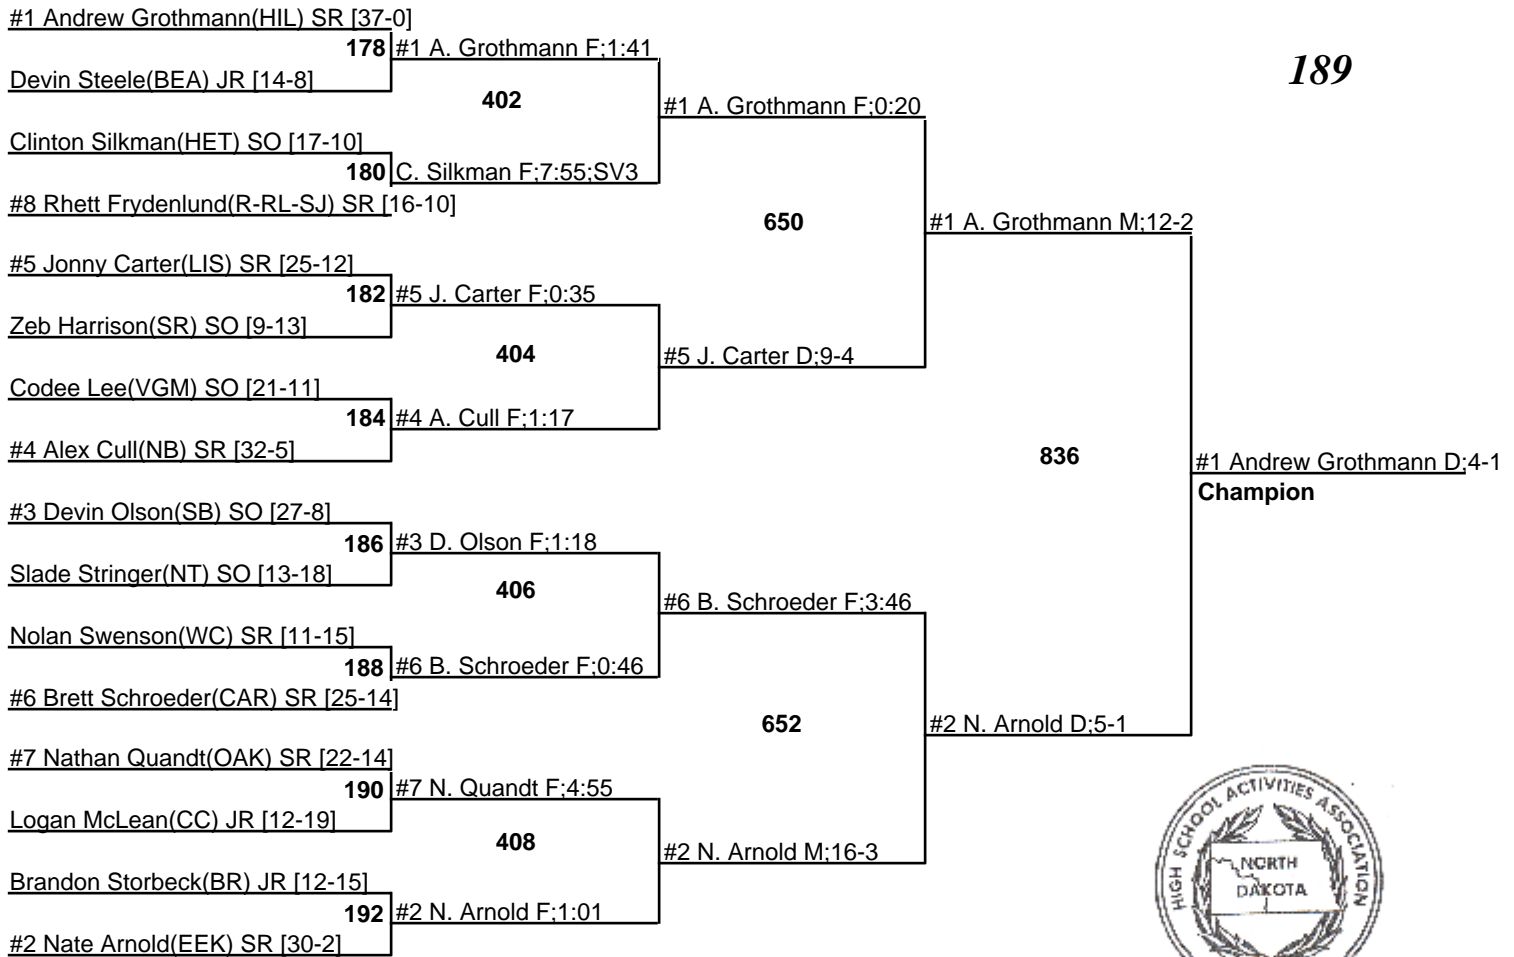

2009 NDHSAA Class B State Wrestling Tournament

19-21 February 2009

189