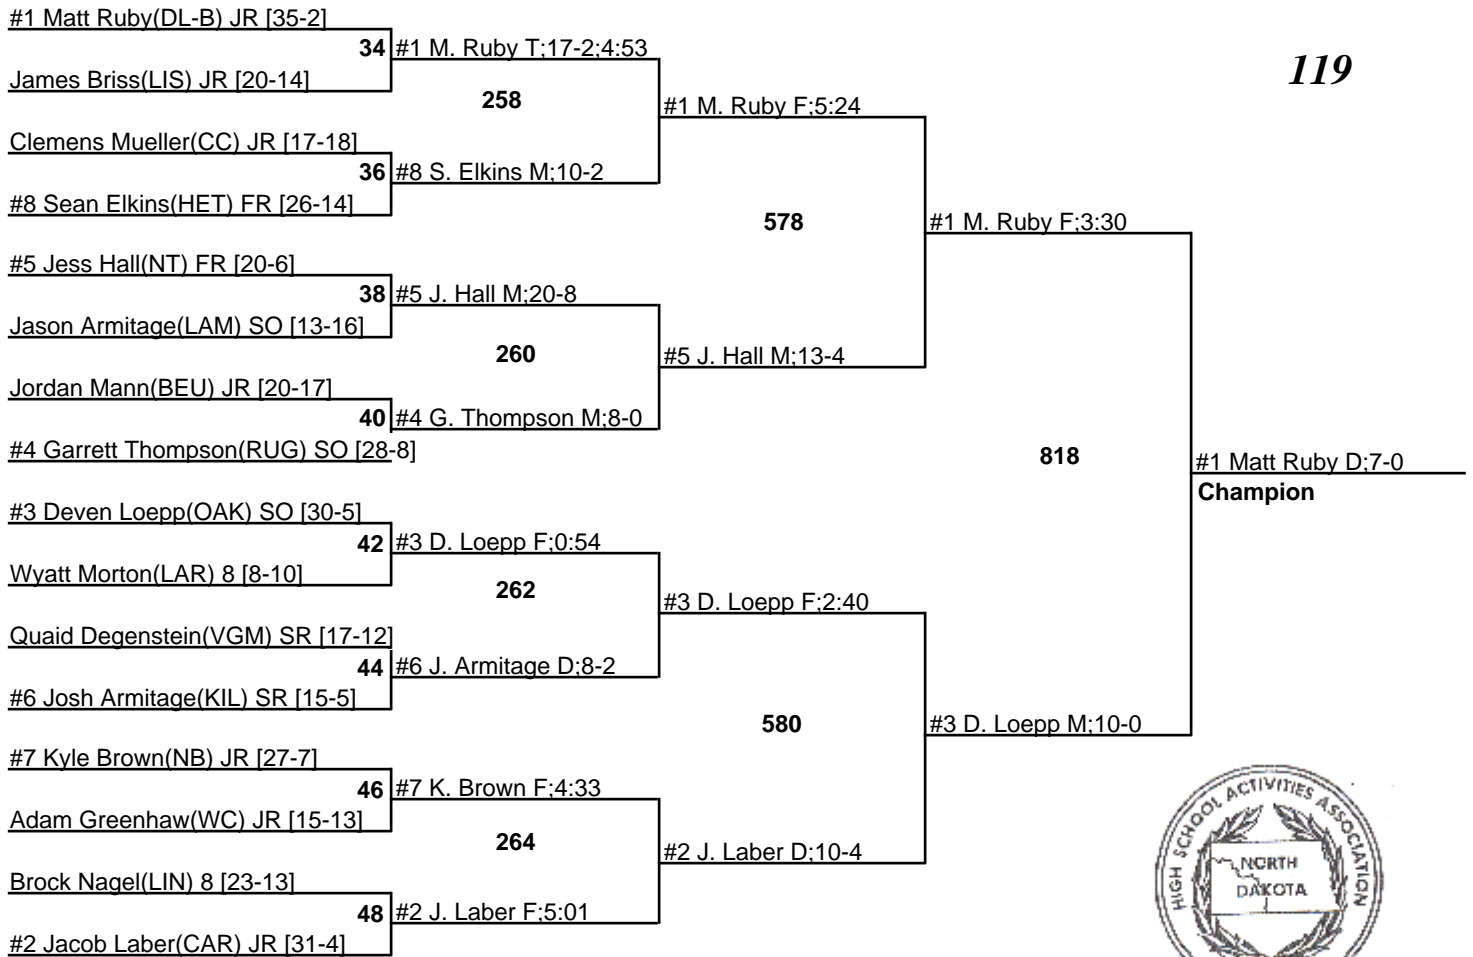

2009 NDHSAA Class B State Wrestling Tournament

19-21 February 2009

103

2009 NDHSAA Class B State Wrestling Tournament

19-21 February 2009

119

2009 NDHSAA Class B State Wrestling Tournament

19-21 February 2009

140

2009 NDHSAA Class B State Wrestling Tournament

19-21 February 2009

152

2009 NDHSAA Class B State Wrestling Tournament

19-21 February 2009

160

2009 NDHSAA Class B State Wrestling Tournament