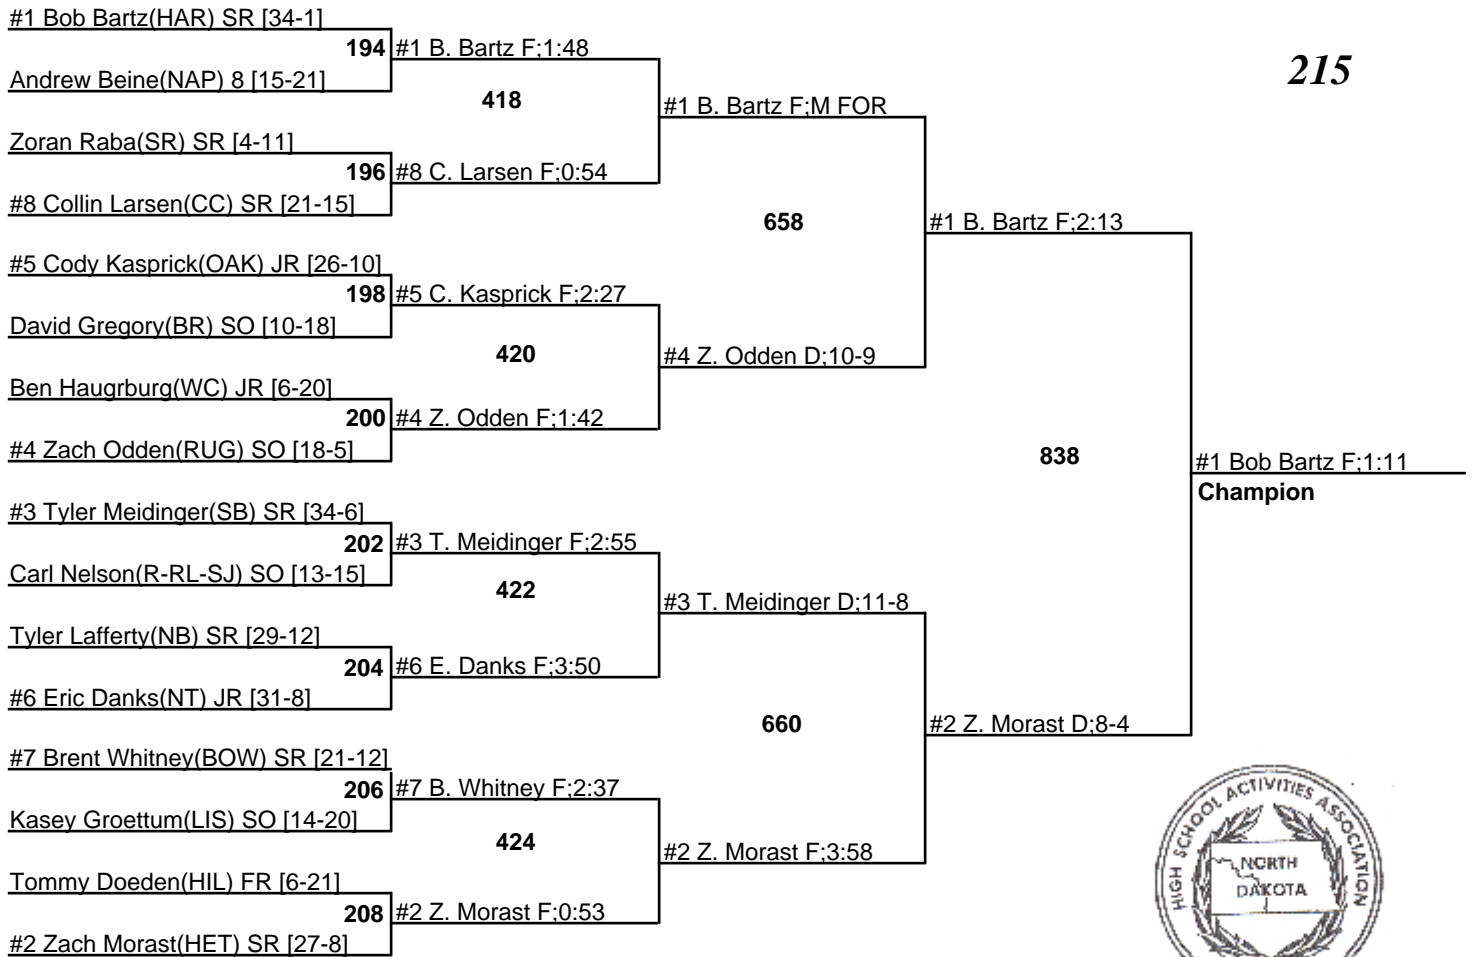

19-21 February 2009

189

2009 NDHSAA Class B State Wrestling Tournament

19-21 February 2009

215

2009 NDHSAA Class B State Wrestling Tournament

19-21 February 2009

285