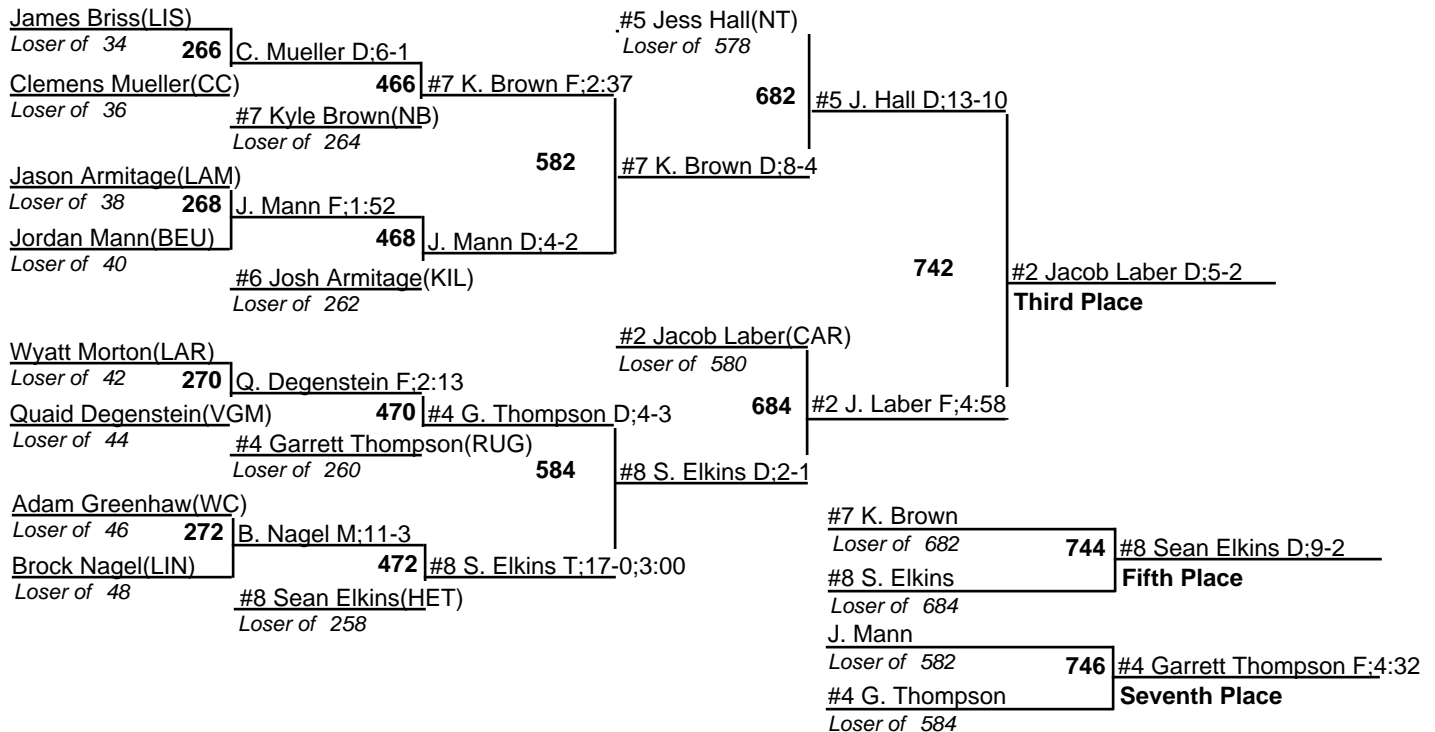

2009 NDHSAA Class B State Wrestling Tournament

19-21 February 2009

103

2009 NDHSAA Class B State Wrestling Tournament

19-21 February 2009

119

2009 NDHSAA Class B State Wrestling Tournament

19-21 February 2009

140

2009 NDHSAA Class B State Wrestling Tournament

19-21 February 2009

152

2009 NDHSAA Class B State Wrestling Tournament

19-21 February 2009

160

2009 NDHSAA Class B State Wrestling Tournament

19-21 February 2009

189

2009 NDHSAA Class B State Wrestling Tournament

19-21 February 2009

215

2009 NDHSAA Class B State Wrestling Tournament

19-21 February 2009

285