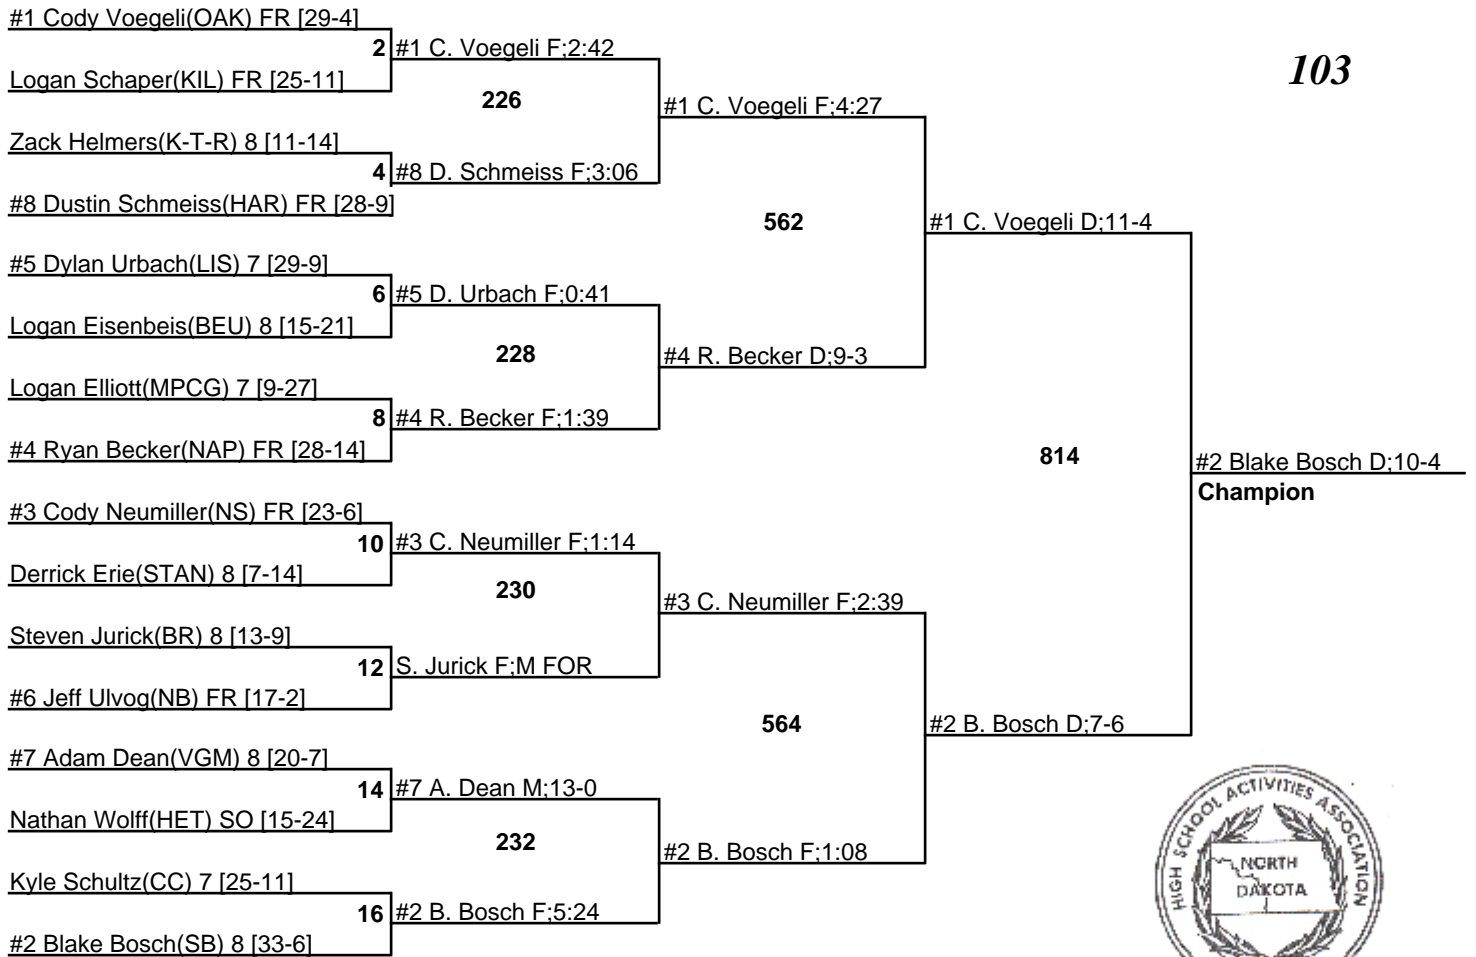

2009 NDHSAA Class B State Wrestling Tournament

19-21 February 2009

103

2009 NDHSAA Class B State Wrestling Tournament

19-21 February 2009

119

2009 NDHSAA Class B State Wrestling Tournament

19-21 February 2009

140

2009 NDHSAA Class B State Wrestling Tournament

19-21 February 2009

152

2009 NDHSAA Class B State Wrestling Tournament

19-21 February 2009

160

2009 NDHSAA Class B State Wrestling Tournament