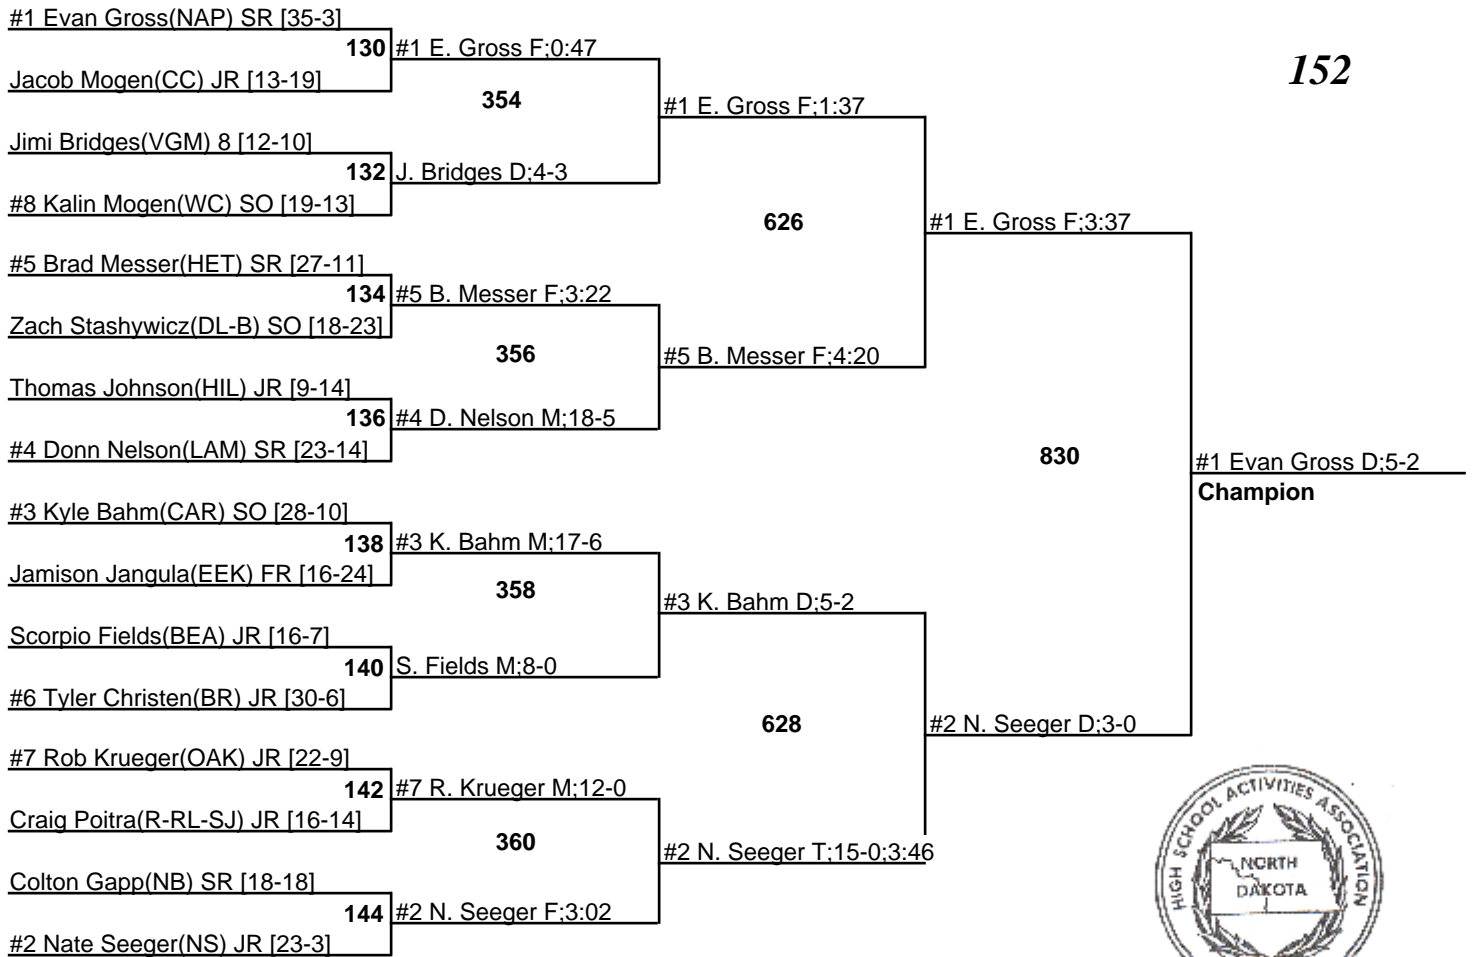

2009 NDHSAA Class B State Wrestling Tournament

19-21 February 2009

103

2009 NDHSAA Class B State Wrestling Tournament

19-21 February 2009

119

2009 NDHSAA Class B State Wrestling Tournament

19-21 February 2009

140

2009 NDHSAA Class B State Wrestling Tournament

19-21 February 2009

152

2009 NDHSAA Class B State Wrestling Tournament

19-21 February 2009

160

2009 NDHSAA Class B State Wrestling Tournament