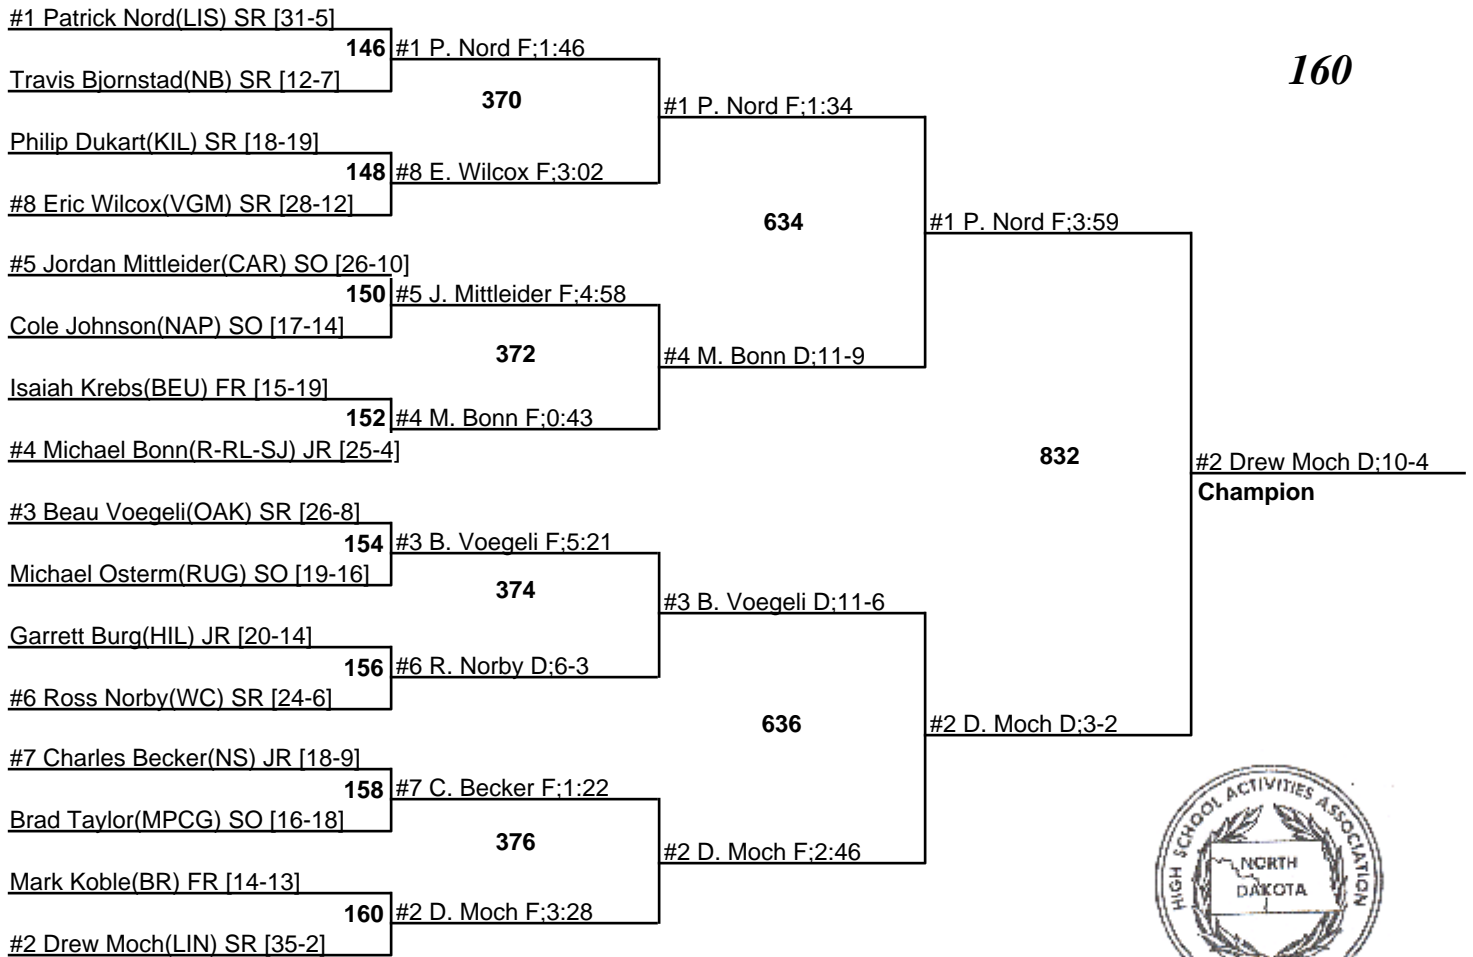

2009 NDHSAA Class B State Wrestling Tournament

19-21 February 2009

103

2009 NDHSAA Class B State Wrestling Tournament

19-21 February 2009

119

2009 NDHSAA Class B State Wrestling Tournament

19-21 February 2009

140

2009 NDHSAA Class B State Wrestling Tournament

19-21 February 2009

152

2009 NDHSAA Class B State Wrestling Tournament

19-21 February 2009

160

2009 NDHSAA Class B State Wrestling Tournament