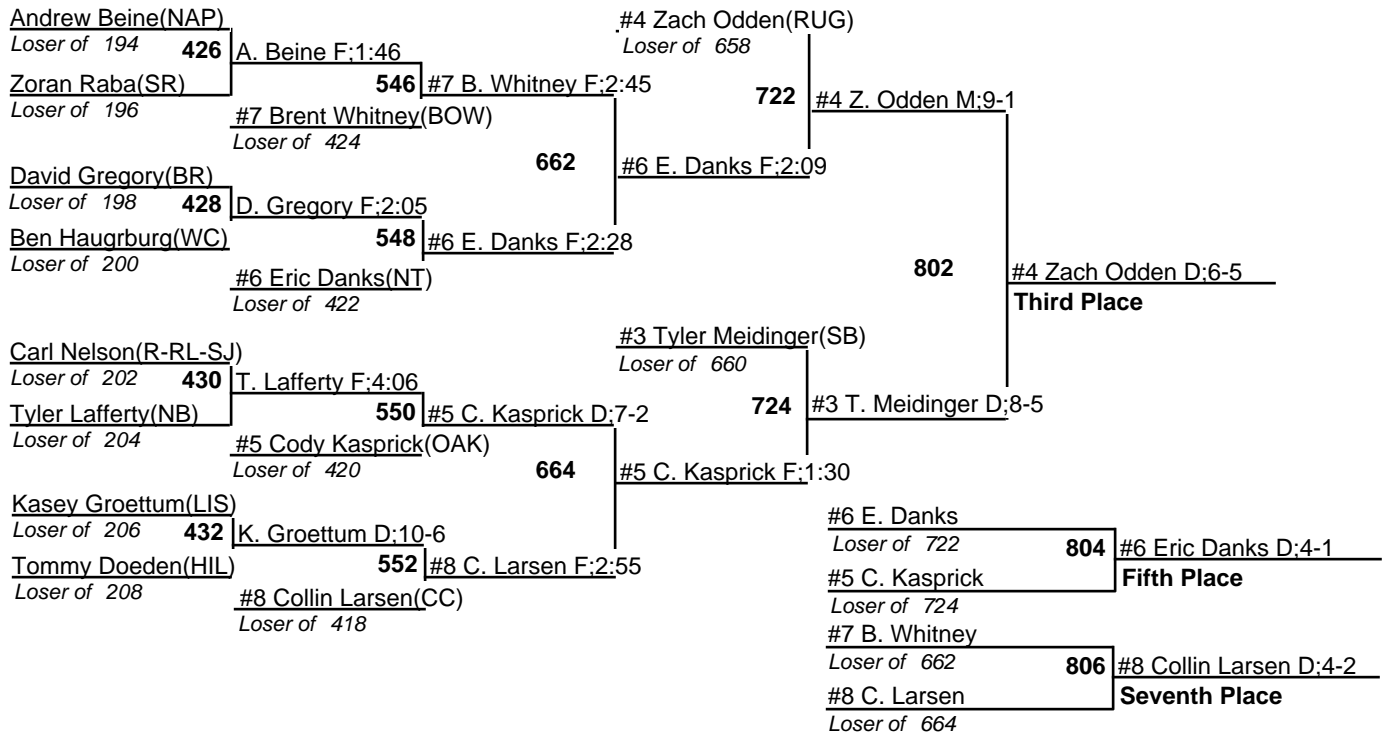

19-21 February 2009

189

2009 NDHSAA Class B State Wrestling Tournament

19-21 February 2009

215

2009 NDHSAA Class B State Wrestling Tournament

19-21 February 2009

285