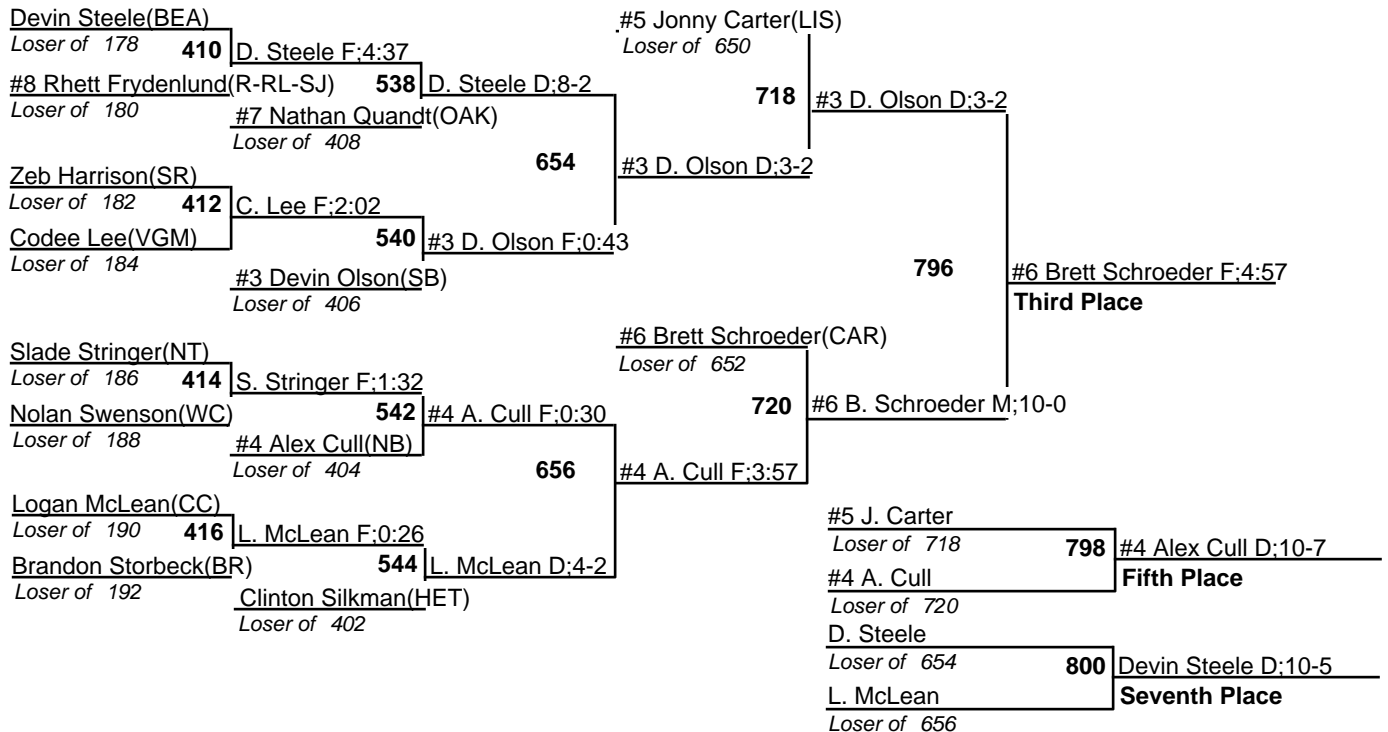

2009 NDHSAA Class B State Wrestling Tournament

19-21 February 2009

103

2009 NDHSAA Class B State Wrestling Tournament

19-21 February 2009

119

2009 NDHSAA Class B State Wrestling Tournament

19-21 February 2009

140

2009 NDHSAA Class B State Wrestling Tournament

19-21 February 2009

152

2009 NDHSAA Class B State Wrestling Tournament

19-21 February 2009

160

2009 NDHSAA Class B State Wrestling Tournament

19-21 February 2009

189

2009 NDHSAA Class B State Wrestling Tournament

19-21 February 2009

215

2009 NDHSAA Class B State Wrestling Tournament

19-21 February 2009

285