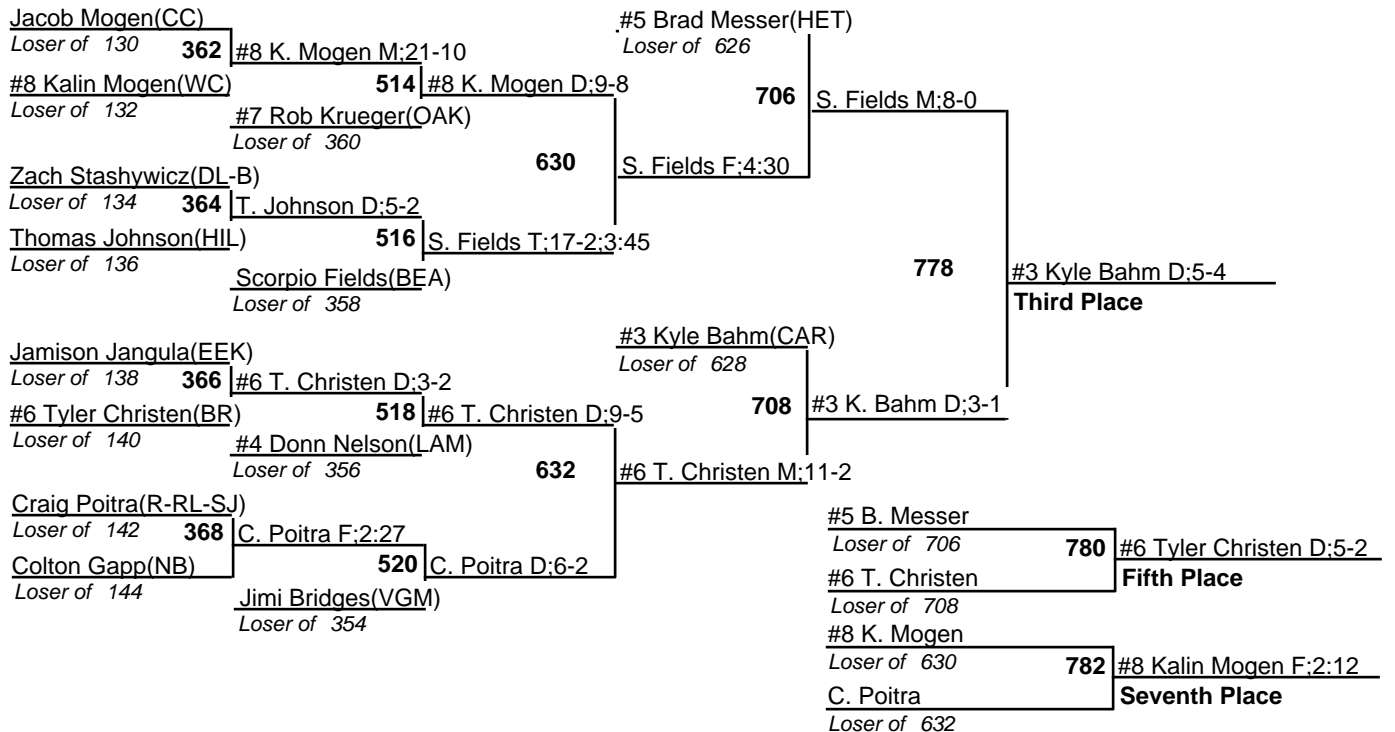

2009 NDHSAA Class B State Wrestling Tournament

19-21 February 2009

103

2009 NDHSAA Class B State Wrestling Tournament

19-21 February 2009

119

2009 NDHSAA Class B State Wrestling Tournament

19-21 February 2009

140

2009 NDHSAA Class B State Wrestling Tournament

19-21 February 2009

152

2009 NDHSAA Class B State Wrestling Tournament

19-21 February 2009

160

2009 NDHSAA Class B State Wrestling Tournament

19-21 February 2009

189

2009 NDHSAA Class B State Wrestling Tournament

19-21 February 2009

215

2009 NDHSAA Class B State Wrestling Tournament

19-21 February 2009

285