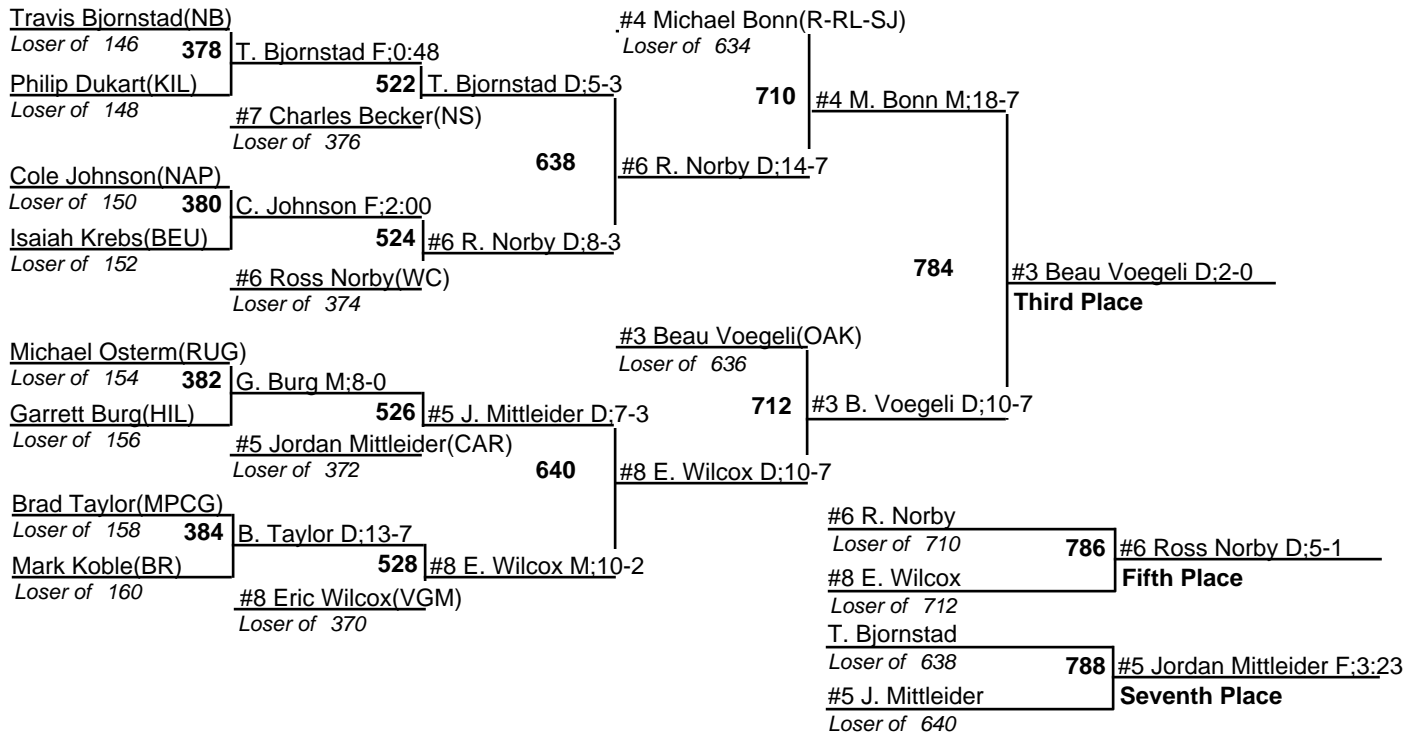

2009 NDHSAA Class B State Wrestling Tournament

19-21 February 2009

103

2009 NDHSAA Class B State Wrestling Tournament

19-21 February 2009

119

2009 NDHSAA Class B State Wrestling Tournament

19-21 February 2009

140

2009 NDHSAA Class B State Wrestling Tournament

19-21 February 2009

152

2009 NDHSAA Class B State Wrestling Tournament

19-21 February 2009

160

2009 NDHSAA Class B State Wrestling Tournament

19-21 February 2009

189

2009 NDHSAA Class B State Wrestling Tournament

19-21 February 2009

215

2009 NDHSAA Class B State Wrestling Tournament

19-21 February 2009

285