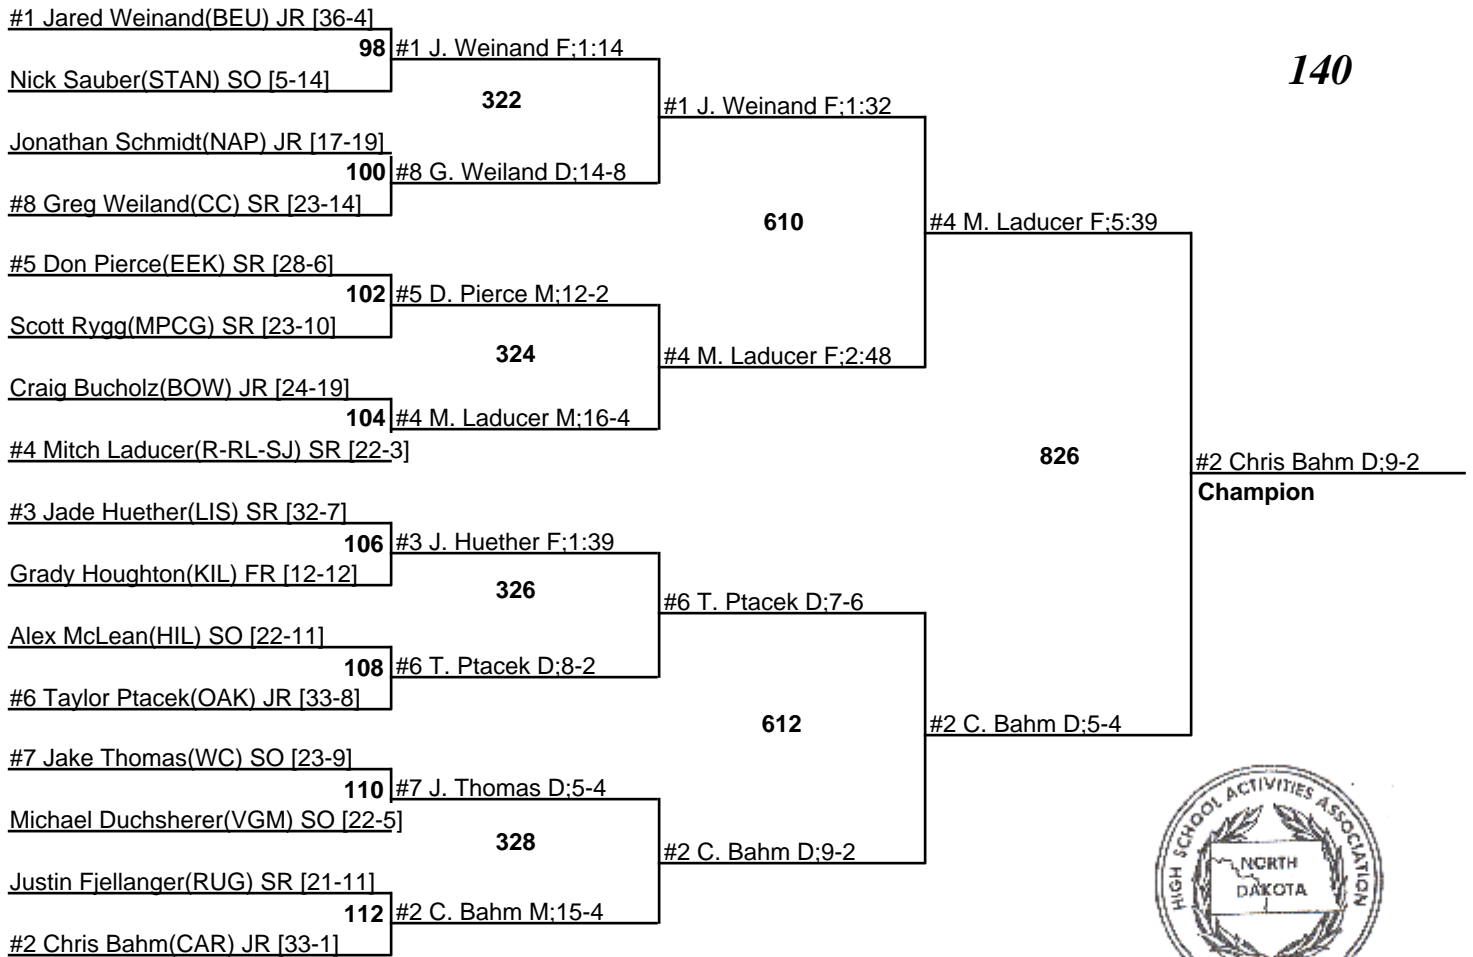

2009 NDHSAA Class B State Wrestling Tournament

19-21 February 2009

103

2009 NDHSAA Class B State Wrestling Tournament

19-21 February 2009

119

2009 NDHSAA Class B State Wrestling Tournament

19-21 February 2009

140

2009 NDHSAA Class B State Wrestling Tournament

19-21 February 2009

152

2009 NDHSAA Class B State Wrestling Tournament

19-21 February 2009

160

2009 NDHSAA Class B State Wrestling Tournament