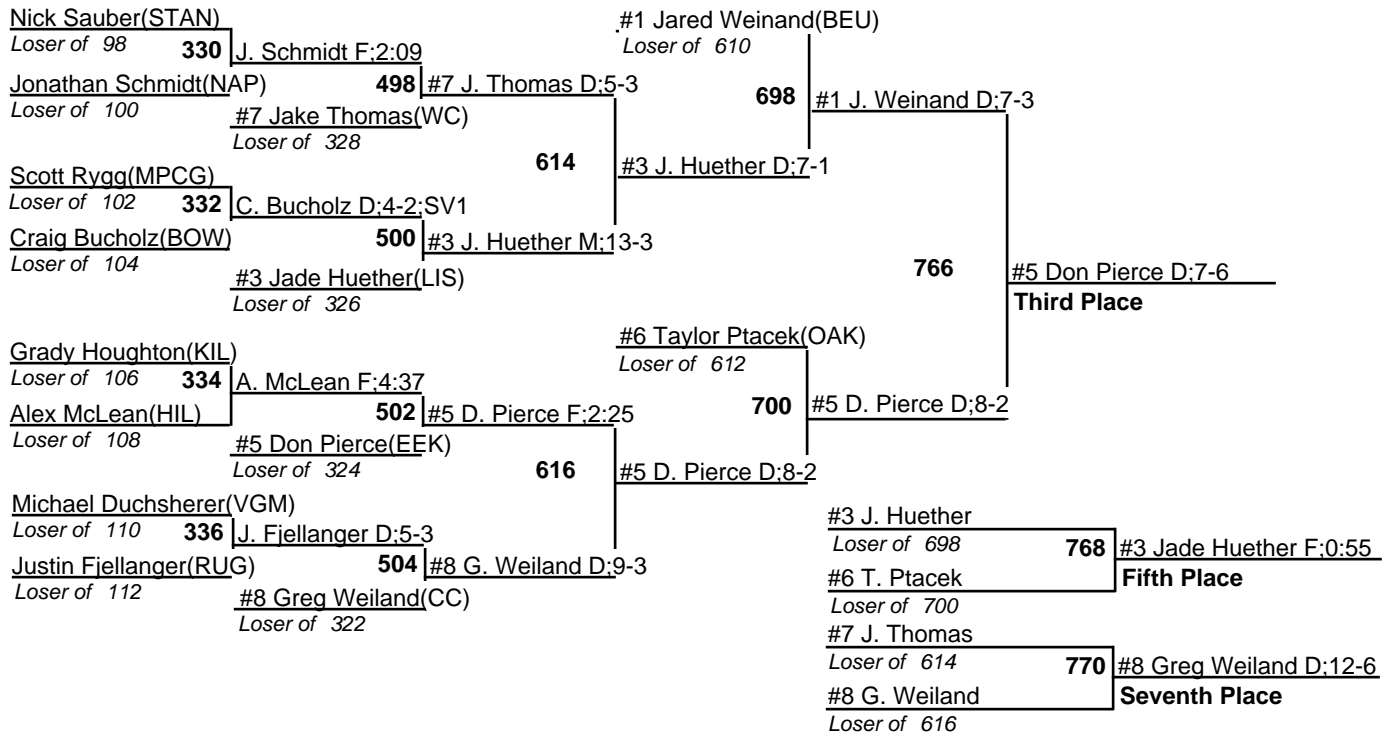

2009 NDHSAA Class B State Wrestling Tournament

19-21 February 2009

103

2009 NDHSAA Class B State Wrestling Tournament

19-21 February 2009

119

2009 NDHSAA Class B State Wrestling Tournament

19-21 February 2009

140

2009 NDHSAA Class B State Wrestling Tournament

19-21 February 2009

152

2009 NDHSAA Class B State Wrestling Tournament

19-21 February 2009

160

2009 NDHSAA Class B State Wrestling Tournament

19-21 February 2009

189

2009 NDHSAA Class B State Wrestling Tournament

19-21 February 2009

215

2009 NDHSAA Class B State Wrestling Tournament

19-21 February 2009

285